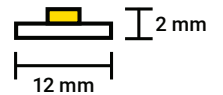

16.4' Spools

SKU#: STRP5050-22VW

PRODUCT INFORMATION:

The best solution for getting the perfect white light - Brilliant Brand 12V Variable White LED strip lights. These 12V LED strip lights use both cool and warm white LEDs, allowing you to adjust the strip light's color temperature from 2,900K to 6,000K with our Variable White Strip Light RF Controller (sold separately). The Variable White LED light strip is available on 16.4 foot spools and can be easily cut every 2". It's peel-and-stick adhesive backing and simple 3-wire system makes installation easy and quick.

SPECIFICATIONS

- Input: 12V DC
- Power Consumption: 2.2 Watts/ft
- Colors: Variable White (2,600K - 6,000K)
- LED Count: 60 LEDs/m
- Lumen Output: up to 10 lumens/LED
- LED Spacing: 0.39"
- Light Output: Directional
- Lifetime: 50,000 Hours
- Dimensions: 0.08" W x 0.39" H
- Materials: PCB
- Temperature rating: -60° F - 130° F
- Max run length: 16.4' in series
- Cutting Interval: 2.0"
- Ingress Protection: IP22 (indoor use only)
- Controller required for use, sold separately
- Warranty: 2 Years