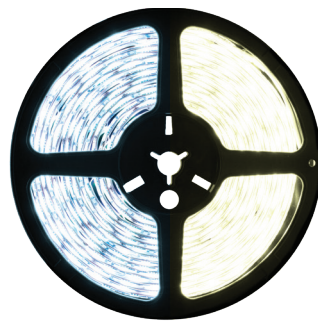

RGB LED TRI-CHIP - SMD 5050

STRP1250-CRGB | 16.4 FOOT SPOOL - IP67
DIRECTIONAL LIGHT OUTPUT, OUTDOOR USE
$89.99

Multiple Chasing Effects

12V RGB CHASING LED STRIP LIGHT SPECS

50,000 HOUR LIFETIME
CUT EVERY 4 INCHES
1.3 INCH LED SPACING
UP TO 274 LUMENS PER FOOT
32.8 FOOT MAX RUN LENGTH
UV PROTECTED