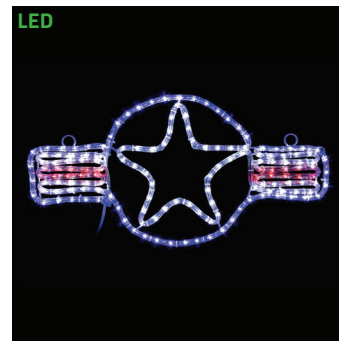

- For Indoor or Outdoor Use
- LED Signs - All Weather Frames Or Acrylic Back
- LED Signs - Premium LED Neon Strip & Rope Lights

Holiday Lighting

PATRIOTIC

SILL-USAS | USA LETTERS PATRIOTIC RED, WHITE, & BLUE LED ROPE LIGHT SIGN
 STATIC: 42 IN W X 11 IN H
 ANIMATED: 36 IN W X 12 IN H
\$89.99 - Static
\$129.99 - Animated

SILL-SWF | 2-PIECE SOLDIER WITH FLAG LED ROPE LIGHT SIGN
 SOLDIER: 24 IN W X 58 IN H
 FLAG: 25 IN W X 60 IN H
\$199.99

SILL-FLAG | AMERICAN FLAG PATRIOTIC RED, WHITE & BLUE LED ROPE LIGHT SIGN
 24 IN W X 24 IN H
\$99.99