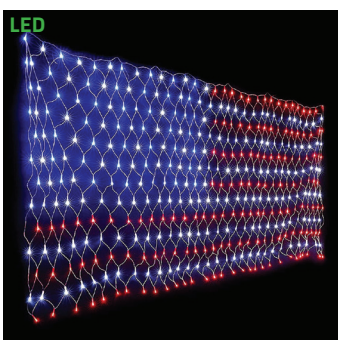

LEDNFLAG | AMERICAN FLAG LED NET LIGHT SET - CLEAR WIRE WITH 420 LED BULBS, INDOOR/OUTDOOR
6.5 FT W X 3.3 FT H
$39.99