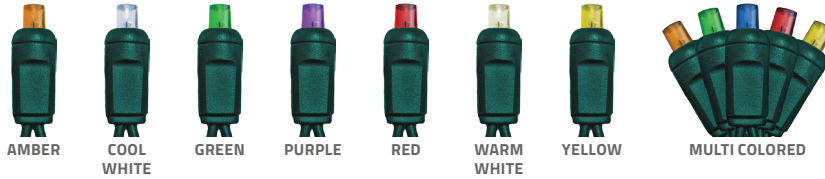

Christmas Lighting

LED STRING LIGHT SETS

C7 & C9 Bulk & ready made string light sets available on pg. 18

WIDE ANGLE M5 | UL LISTED
Commercial Grade
LED Count: 70 with 4 IN Spacing
Length: 23.5 FT - Green Wire Only
Power Consumption: 4.8W - 120V AC
Connect up to 43 sets