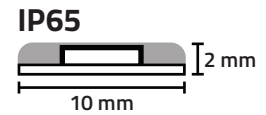

Strip Lighting

12V RGB/RGBW, CHASING & VARIABLE WHITE LED STRIP LIGHTS

Save with our 12V Strip Light bundles at BirdDogLighting.com

RGB LED TRI-CHIP - SMD 5050

STRP5050-22RGB | 16.4 FOOT SPOOL - IP22
DIRECTIONAL LIGHT OUTPUT, INDOOR USE
$59.99

STRP5050-65RGB | 16.4 FOOT SPOOL - IP65
DIRECTIONAL LIGHT OUTPUT, OUTDOOR USE
$69.99

Features Tri-Chip Color Changing Technology

12V RGB LED STRIP LIGHT SPECS

50,000 HOUR LIFETIME
CUT EVERY 2 INCHES
0.67 INCH LED SPACING
UP TO 274 LUMENS PER FOOT
16.4 FOOT MAX RUN LENGTH
UV PROTECTED

RGBW LED TRI-CHIP - SMD 5050

STRP5050-22RGBW | 16.4 FT. SPOOL - IP22
DIRECTIONAL LIGHT OUTPUT, INDOOR USE
$69.99

STRP5050-65RGBW | 16.4 FT. SPOOL - IP65
DIRECTIONAL LIGHT OUTPUT, OUTDOOR USE
$79.99

Features Tri-Chip + White Color Changing Technology

12V RGBW LED STRIP LIGHT SPECS

50,000 HOUR LIFETIME
CUT EVERY 2 INCHES
0.67 INCH LED SPACING
UP TO 203 LUMENS PER FOOT
16.4 FOOT MAX RUN LENGTH
UV PROTECTED

VARIABLE WHITE - SMD 5050

STRP5050-22VW | 16.4 FOOT SPOOL - IP22
DIRECTIONAL LIGHT OUTPUT, INDOOR USE
$54.99

12V VW LED STRIP LIGHT SPECS

50,000 HOUR LIFETIME
CUT EVERY 2 INCHES
0.67 INCH LED SPACING
UP TO 182 LUMENS PER FOOT
20 FOOT MAX RUN LENGTH
UV PROTECTED

RGB LED TRI-CHIP - SMD 5050

STRP1250-CRGB | 16.4 FOOT SPOOL - IP67
DIRECTIONAL LIGHT OUTPUT, OUTDOOR USE
$89.99

Multiple Chasing Effects

12V RGB CHASING LED STRIP LIGHT SPECS

50,000 HOUR LIFETIME
CUT EVERY 4 INCHES
1.3 INCH LED SPACING
UP TO 274 LUMENS PER FOOT
32.8 FOOT MAX RUN LENGTH
UV PROTECTED