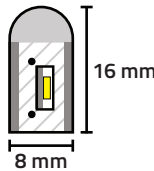

Neon Lighting

120V LED NEON STRIP LIGHTS

Visit BirddogLighting.com or call 406-616-1723 for custom cut lengths