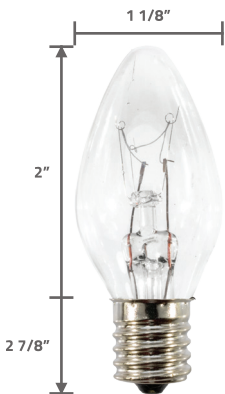

C9 INCANDESCENT BULBS

C9 BULBS | E-17 BASE
Base: E17 Intermediate
Power Consumption: 7 Watts / Bulb
Lifetime: 3,000 Hours
Double Dipped Color Lock Process
Nickel Base
25 Bulbs/Box, Boxes Contain 1 Color

1007C9-* | C9 BULB
TRANSPARENT, 7 WATTS/BULB
$7.99 / 25 BOX
Colors: A-Amber, B-Blue, C-Clear, F-Fuchsia, G-Green, PU-Purple, R-Red, T-Teal, Y-Yellow

1007C9C-* | C9 BULB
OPAQUE CERAMIC, 7 WATTS/BULB
$7.99 / 25 BOX
Colors: A-Amber, B-Blue, G-Green, R-Red, W-White, Y-Yellow

100TW7C9-* | C9 TWINKLE BULB
TRANSPARENT, 7 WATTS/BULB
$13.99 / 25 BOX
Colors: A-Amber, B-Blue, C-Clear, F-Fuchsia, G-Green, PU-Purple, R-Red

C9 MULTI COLOR BOXES - 5 BULBS OF EACH COLOR PER BOX

1007C9-M | C7 BULB
TRANSPARENT, 7 WATTS/BULB
$9.99 / BOX
Colors: (5) Each: Amber, Blue, Green, Purple, Red

1007C9C-M | C7 BULB
OPAQUE CERAMIC, 7 WATTS/BULB
$9.99 / BOX
Colors: (5) Each: Blue, Green, Red, White, Yellow

100TW7C9-M | C7 TWINKLE BULB
TRANSPARENT, 7 WATTS/BULB
$13.99 / BOX
Colors: (5) Each: Amber, Blue, Clear, Green, Red