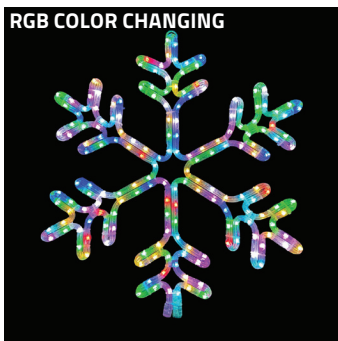

- For Indoor or Outdoor Use
- LED Signs - All Weather Frames Or Acrylic Back
- LED Signs - Premium LED Neon Strip & Rope Lights

Christmas Lighting

LED LIGHTED SIGNS & DECORATIONS

SILL-2DRGBSF | SNOWFLAKE
COLOR CHANGING LED ROPE LIGHT
SIGN WITH MUTLI-FUNCTION
CONTROLLER
18 IN W X 20 IN H
$149.99