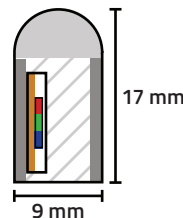

HIGH BRIGHTNESS - RGB 5050

NSMD-12V-5RGB | 16.4 FOOT SPOOL
IP68, DIRECTIONAL LIGHT OUTPUT,
INDOOR/OUTDOOR USE
$89.99

12V MINI LED NEON STRIP LIGHT SPECS - RGB

50,000 HOUR LIFETIME
CUT EVERY 1.5 INCHES
0.31 INCH LED SPACING
UP TO 153 LUMENS PER FOOT
16.4 FOOT MAX RUN LENGTH
UV PROTECTED