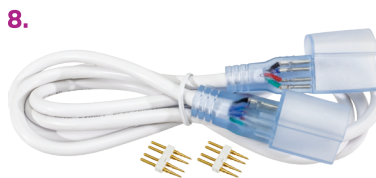

9. **SNRL-RGBY** | RGB NEON ROPE LIGHT Y CONNECTOR - 2 FOOT, BLACK OR WHITE $9.99