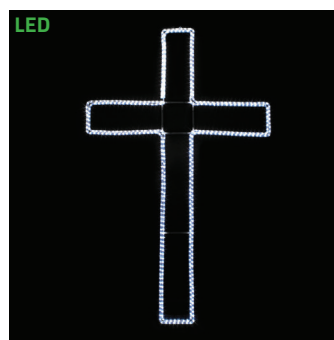

SILL-MOLCROSS-6 | 6 FOOT CROSS COOL WHITE LED ROPE LIGHT SIGN
45 IN W X 72 IN H (3 FRAMES)
$179.99