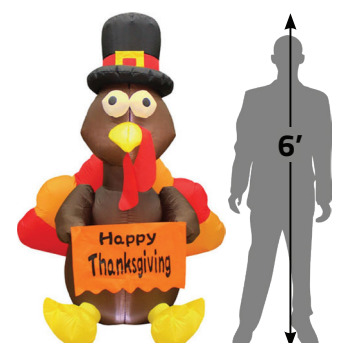

INFL-T901 | HAPPY THANKSGIVING LED LIGHTED INFLATABLE DISPLAY, 6 FEET TALL, INCLUDES ADAPTOR, FAN & TIE DOWNS
$69.99