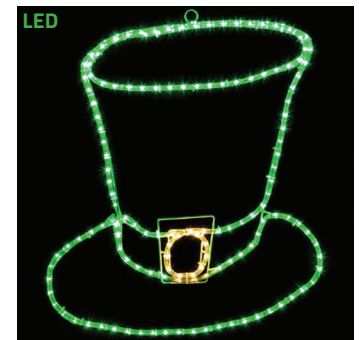

SNRL-10RWB | PATRIOTIC RED, WHITE, & BLUE LED NEON ROPE LIGHT 120 VOLT, 0.328 IN BULB SPACING, 19.5 IN CUT INTERVALS, 33 FT
\$129.99

Holiday Lighting

PATRIOTIC, ST. PATRICK'S DAY, & THANKSGIVING

- For Indoor or Outdoor Use
- LED Signs - All Weather Frames Or Acrylic Back
- LED Signs - Premium LED Neon Strip & Rope Lights

LED-M5-RWB | M5 LED PATRIOTIC RED, WHITE, & BLUE MINI LIGHTS 50 BULBS, 6 INCH SPACING, 23.5 FT, 120 VOLT
\$14.99

100ML506-RWB | M5 PATRIOTIC RED, WHITE, & BLUE MINI LIGHTS 50 BULBS, 6 INCH SPACING, 24.5 FT, 120 VOLT
\$12.99

NV-USALN | USA GLASS LANTERN WITH AUTOMATED DUSK-TO-DAWN SENSOR, 20 LEDs, 6-8H WORKING TIME, 8H CHARGE, WATERPROOF, 6.1 IN TALL X 3.8 IN WIDE
\$24.99

INFL-PL600 | PATRIOTIC UNCLE SAM LED LIGHTED INFLATABLE DISPLAY, 6 FEET TALL, INCLUDES ADAPTOR, FAN & TIE DOWNS
\$59.99

SILL-SHAMROCK | SHAMROCK ST. PATRICK'S DAY GREEN LED ROPE LIGHT SIGN 20 IN W X 24 IN H
\$69.99

SILL-MONSHAMROCK | SHAMROCK ST. PATRICK'S DAY GREEN LED NEON STRIP LIGHT SIGN 24 IN W X 24 IN H
\$99.99

SILL-LEP | LEPRECHAUN ST. PATRICK'S DAY MULTI COLORED LED ROPE LIGHT SIGN 31.5 IN W X 18 IN H
\$89.99