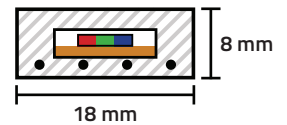

RGB ROPE LIGHT SPECS

50,000 HOUR LIFETIME
CUT EVERY 39 INCHES
0.6 INCH LED SPACING
108 LUMENS PER FOOT
288 FOOT MAX RUN LENGTH
UV PROTECTED