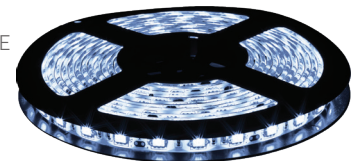

CW-Cool White