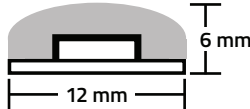

120V FCOB STRIP LIGHT SPECS

50,000 HOUR LIFETIME
CUT EVERY 9.75 INCHES
88 FCOB LEDS PER FOOT
UP TO 213 LUMENS PER FOOT
148 FOOT MAX RUN LENGTH
INDOOR/OUTDOOR USE

120V FCOB STRIP LIGHT ACCESSORIES

1. **STRP120COBA-PW6** | 6 FOOT 120 VOLT POWER CORD $8.99
2. **STRP120COBA-ENDS** | END CAPS - 5 PACK $2.99
3. **STRP120COBA-CLIP** | MOUNTING CLIPS - 50 PACK $7.99
4. **STRP120COBA-24TRK** | 24 INCH PLASTIC MOUNTING TRACK - 10 PACK $19.99