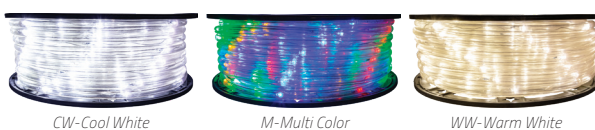

RLL120HW-45* | 148 FOOT SPOOL
5 INCH. WIDE BULB SPACING
$199.99

RLL120H-45RWB-2 | 148 FOOT
SPOOL PATRIOTIC LED ROPE
LIGHTS - RED, WHITE, & BLUE
SECTIONS 18 BULBS PER COLOR
$199.99