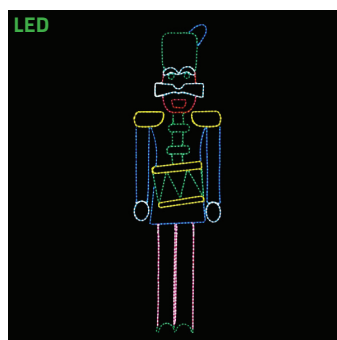

SILL-MOL800 | SANTA'S TRUCK MUTLI COLORED ANIMATED LED ROPE LIGHT SIGN, CONTROL WHEEL SPEED WITH CONTROLLER
96 IN W X 48 IN H. (2 FRAMES)
\$599.99

SILL-MOL1510 | SMALL RINGING BELLS ANIMATED MULTI COLORED LED ROPE LIGHT SIGN, CONTROL BELL SPEED WITH CONTROLLER
26 IN W X 17 IN H
\$119.99

SILL-MOL540 | LARGE RINGING BELLS ANIMATED LED ROPE LIGHT SIGN, CONTROL SPEED OF BELL WITH INCLUDED CONTROLLER
47 IN W X 37 IN H
\$399.99

SILL-MOLBELLS | DOUBLE BELL MULTI COLORED LED ROPE LIGHT SIGN
20 IN W X 17 IN H
\$69.99

SILL-MONSLEIGH | SLEIGH WITH GIFT & TREE MULTI COLORED LED NEON STRIP LIGHT SIGN
22 IN W X 24 IN H
\$79.99

SILL-MOL9123 | DRUMMING TOY SOLDIER ANIMATED LED ROPE LIGHT SIGN, CONTROL DRUMMING SPEED WITH INCLUDED CONTROLLER
36 IN W X 72 IN H. (2 FRAMES)
\$369.99