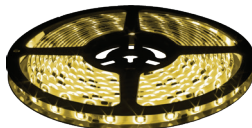

WW-Warm White