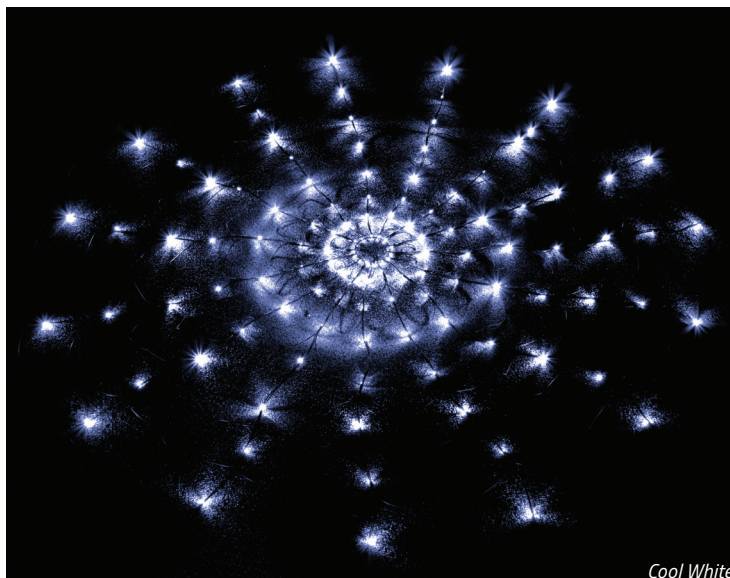

LED ANIMATED FIREWORK NET LIGHT SETS

Firework Net Light Features:

- Weatherproof Controller & Lights
- 7 Effect Modes + Steady Burn
- 4.5 Foot Diameter
- 120 LEDs per Set
- Connect 6 Sets End-to-End
  (excludes RWB option)

LEDNET-120 | LED FIREWORK LIGHTS
COOL WHITE, MULTI COLORED, RED
WHITE & BLUE, OR WARM WHITE LEDS
$34.99