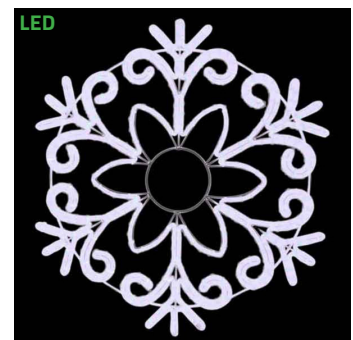

SILL-MOLS618 | SNOWFLAKE
COOL WHITE LED ROPE LIGHT SIGN
31.5 IN W X 31.5 IN H
$189.99