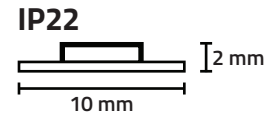

Strip Lighting

12V RGB/RGBW, CHASING & VARIABLE WHITE LED STRIP LIGHTS

Save with our 12V Strip Light bundles at BirdDogLighting.com

RGB LED TRI-CHIP - SMD 5050

STRP5050-22RGB | 16.4 FOOT SPOOL - IP22
DIRECTIONAL LIGHT OUTPUT, INDOOR USE
$59.99

STRP5050-65RGB | 16.4 FOOT SPOOL - IP65
DIRECTIONAL LIGHT OUTPUT, OUTDOOR USE
$69.99

Features Tri-Chip Color Changing Technology

12V RGB LED STRIP LIGHT SPECS

50,000 HOUR LIFETIME
CUT EVERY 2 INCHES
0.67 INCH LED SPACING
UP TO 274 LUMENS PER FOOT
16.4 FOOT MAX RUN LENGTH
UV PROTECTED

RGBW LED TRI-CHIP - SMD 5050

STRP5050-22RGBW | 16.4 FT. SPOOL - IP22
DIRECTIONAL LIGHT OUTPUT, INDOOR USE
$69.99

STRP5050-65RGBW | 16.4 FT. SPOOL - IP65
DIRECTIONAL LIGHT OUTPUT, OUTDOOR USE
$79.99

Features Tri-Chip + White Color Changing Technology

12V RGBW LED STRIP LIGHT SPECS

50,000 HOUR LIFETIME
CUT EVERY 2 INCHES
0.67 INCH LED SPACING
UP TO 203 LUMENS PER FOOT
16.4 FOOT MAX RUN LENGTH
UV PROTECTED

VARIABLE WHITE - SMD 5050

STRP5050-22VW | 16.4 FOOT SPOOL - IP22
DIRECTIONAL LIGHT OUTPUT, INDOOR USE
$54.99

12V VW LED STRIP LIGHT SPECS

50,000 HOUR LIFETIME
CUT EVERY 2 INCHES
0.67 INCH LED SPACING
UP TO 182 LUMENS PER FOOT
20 FOOT MAX RUN LENGTH
UV PROTECTED

RGB LED TRI-CHIP - SMD 5050

STRP1250-CRGB | 16.4 FOOT SPOOL - IP67
DIRECTIONAL LIGHT OUTPUT, OUTDOOR USE
$89.99

Multiple Chasing Effects

12V RGB CHASING LED STRIP LIGHT SPECS

50,000 HOUR LIFETIME
CUT EVERY 4 INCHES
1.3 INCH LED SPACING
UP TO 274 LUMENS PER FOOT
32.8 FOOT MAX RUN LENGTH
UV PROTECTED