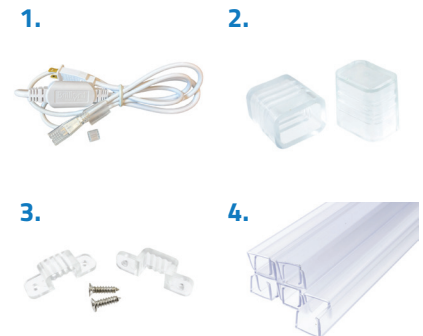

120V FCOB LED STRIP LIGHTS

STRP120COB-45 | 148 FOOT SPOOL
FCOB LED STRIP LIGHT
DIRECTIONAL LIGHT OUTPUT
$299.99

Additional accessories available at BirdDogLighting.com