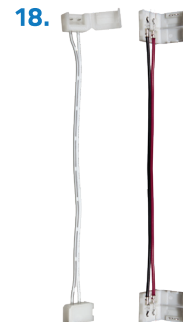

11. **MISC-12VLION*** | RECHARGEABLE 12V/5V DC
DUAL OUTPUT LITHIUM ION BATTERY PACK
$29.99 - $39.99

12. **STRP12A-DIM** | 12V RF INLINE LED STRIP
LIGHT DIMMER CONTROLLER
$19.99

13. **STRP12A-WFTDIM** | 12V WI-FI INLINE LED
STRIP LIGHT DIMMER CONTROLLER
$14.99

14. **STRP12A-BCON (MALE OR FEMALE)**
BARREL PLUG CONNECTOR
$2.49

15. **STRP12A-PCON (MALE OR FEMALE)**
PIGTAIL BARREL PLUG POWER CONNECTOR
$2.49

16. **STRP1235A-65PCON | STRP1250A-65PCON**
STRIP BP POWER CONNECTOR - IP22 OR IP65
$2.99

17. **STRP12A-CON(2/3/4)** | 12 VOLT STRIP LIGHT
SPLITTER - 2, 3, OR 4 WAY CONNECTIONS
$6.99 - $9.99

18. **STRP1235A-JUMP | STRP1250A-JUMP**
SOLDERLESS JUMPER CONNECTOR - IP22 OR IP65
$2.99

19. **STRP1235A-65VCON | STRP1250A-65VCON**
SOLDERLESS POWER CONNECTOR - IP22 OR IP65
$2.99 - $3.49

20. **STRP1235A-HSPL | STRP1250A-HSPL**
HIPPO SPLICE CONNECTOR - IP22 OR IP65
$2.49

21. **STRP1235A-HCON | STRP1250A-HCON**
HIPPO POWER CONNECTOR - IP22 OR IP65
$2.49

22. **STRP1235A-SPL | STRP1250A-SPL**
SOLDERLESS SPLICE CONNECTOR - IP22 OR IP65
$1.99

23. **STRP1235A-5CM(J/Y) | STRP1250A-5CM(J/Y)**
MINI CONNECTORS - JUMPER OR Y, IP22 OR IP65
$3.99

24. **STRPCOBA-BP** | 24 IN X 11/16 IN BENDABLE
ALUMINUM MOUNTING TRACK - 10 PACK
$34.99

25. **MISC-MAGTAPE** | 16.4 FOOT MAGNETIC
MOUNTING TAPE ROLL
$12.99

26. **MISC-TAPE** | 10 FOOT 3M DOUBLE SIDED
INDUSTRIAL STRENGTH MOUNTING TAPE
$9.99

27. **SMD-CLIPS** | 12 VOLT STRIP
LIGHT MOUNTING CLIPS - 10 PACK
$4.99