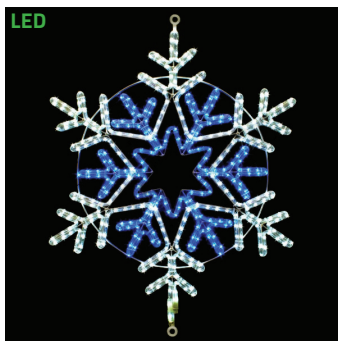

SILL-MOSL39 | SNOWFLAKE
BLUE & COOL WHITE LED ROPE
LIGHT SIGN
28 IN W X 32 IN H
$149.99