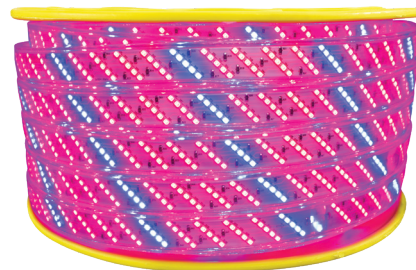

120V 5050 RB STRIP GROW LIGHT SPECS

50,000 HOUR LIFETIME
CUT EVERY 19.5 INCHES
0.44 INCH LED SPACING
48 LUMENS PER FOOT
148 FOOT MAX RUN LENGTH
UV PROTECTED

Brilliant
BRAND LIGHTING

STRP12028-45RB5 | 148 FOOT SPOOL
DIRECTIONAL LIGHT OUTPUT
\$499.99