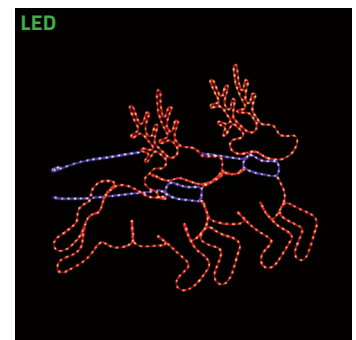

SILL-MOL9172 | SANTA'S REINDEER RED & BLUE LED ROPE LIGHT SIGN, ADD TO ANIMATED SANTA WITH SLEIGH (SILL-MOL917)
48 IN W X 48 IN H
$329.99