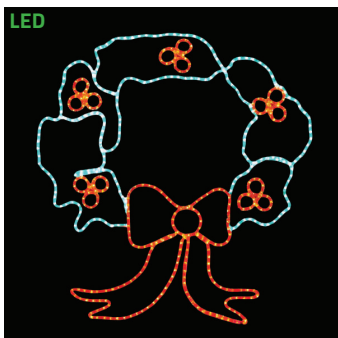

- For Indoor or Outdoor Use
- LED Signs - All Weather Frames Or Acrylic Back
- LED Signs - Premium LED Neon Strip & Rope Lights

Christmas Lighting

LED LIGHTED SIGNS & DECORATIONS

SILL-MOL231 | CHRISTMAS WREATH GREEN & RED LED ROPE LIGHT SIGN
40 IN W X 42 IN H
$269.99