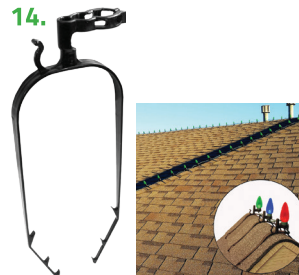

MOUNTING ACCESSORIES

10. **MISC-BOT** | 1/2 INCH ROPE LIGHT BLACKOUT TUBING - PRICE PER FOOT
  $0.99
11. **MISC-MAGTAPE** | 16.4 FOOT MAGNETIC MOUNTING TAPE ROLL
  $12.99
12. **MISC-TAPE** | 10 FOOT 3M DOUBLE SIDED INDUSTRIAL STRENGTH MOUNTING TAPE
  $9.99
13. **ML-YS** | 1/2 INCH ROPE LIGHT ABOVE GROUND STAKES - 8 OR 15 INCH - 25 PACK
  8 IN. $11.99 | 15 IN. $18.99
14. **ML-RLCLIP** | 1/2 INCH ROPE LIGHT ROOF TOP RIDGELINE MOUNTING CLIP - 25 PACK
  $19.99
15. **ML-APCLIP** | 1/2 INCH ROPE LIGHT ROOF ALL PURPOSE LIGHT CLIPS - 100 PACK
  $10.99