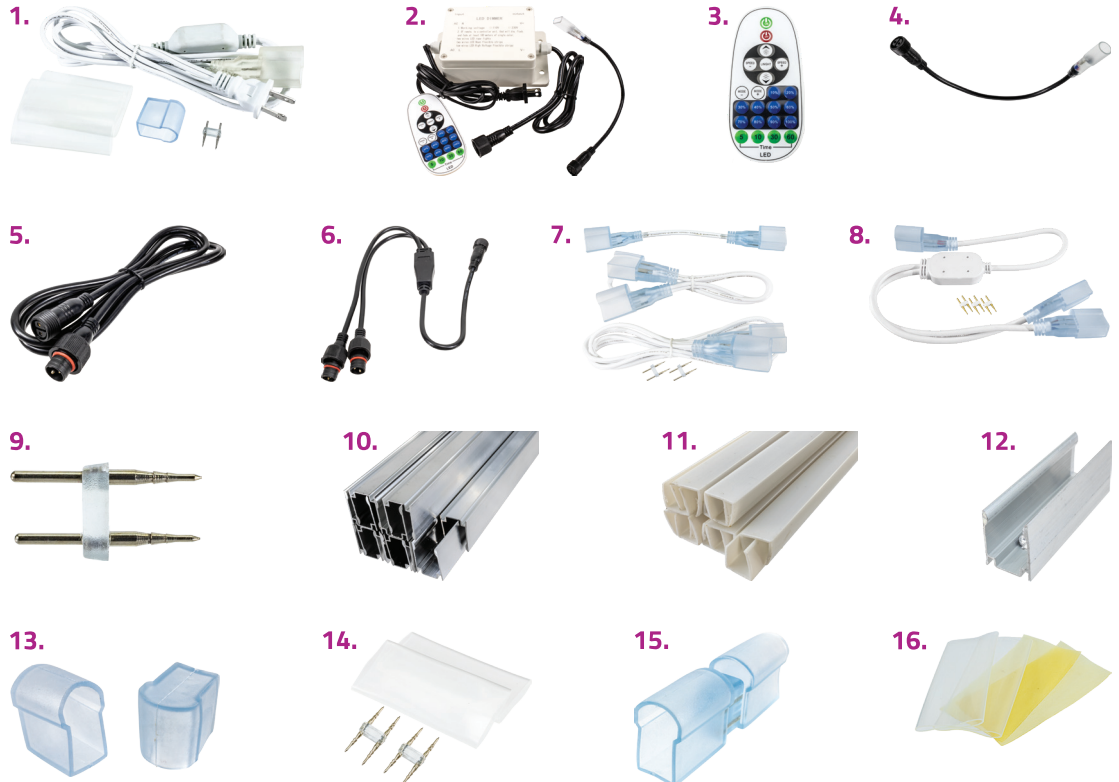

Visit BirddogLighting.com or call
406-616-1723 for custom cut lengths

Neon Lighting

LED NEON ROPE LIGHTS & ACCESSORIES

SNRL-45* | 148 FOOT SPOOL
DIRECTIONAL LIGHT OUTPUT
$399.99

SNRL-10RWB | 33 FOOT SPOOL
DIRECTIONAL LIGHT OUTPUT
$129.99

NEON ROPE LIGHT ACCESSORIES

1. **SNRL-PWG** | 2-WIRE 120V NEON ROPE LIGHT POWER CORD KIT - 5 FOOT
  $9.99
2. **SNRL-2DIM** | 2-WIRE NEON ROPE LIGHT MULTI-FUNCTION CONTROLLER
  $59.99
3. **UNI-DIMR** | 2-WIRE NEON ROPE LIGHT CONTROLLER REPLACEMENT REMOTE
  $9.99
4. **SNRL-2DIMPI** | 2-WIRE NEON ROPE LIGHT CONTROLLER REPLACEMENT PIG TAIL
  $5.99
5. **UNI-MF** | 2-WIRE NEON ROPE LIGHT CONTROLLER 6 FOOT EXTENSION
  $6.99
6. **SNRL-UY** | 2-WIRE NEON ROPE LIGHT CONTROLLER 2 FOOT Y-EXTENSION
  $13.99
7. **SNRL-FFW(S/M/L)** | 2-WIRE NEON ROPE LIGHT FEMALE EXTENSION - MINI, 6 IN., 2/5 FT.
  $4.99 - $8.99
8. **SNRL-YW** | 2-WIRE NEON ROPE LIGHT Y CONNECTOR - 2 FOOT
  $9.99
9. **SNRL-2CONS** | 2-WIRE NEON ROPE LIGHT POWER CONNECTOR - 5 PACK
  $2.99
10. **SNRL-24ALTRK** | 24 INCH NEON ROPE LIGHT PLASTIC ALUMINUM TRACK - 10 PACK
  $34.99
11. **SNRL-24TRK** | 24 INCH NEON ROPE LIGHT MOUNTING TRACK - 10 PACK
  $24.99
12. **SNRL-2ALTRK5** | 2 INCH NEON ROPE LIGHT ALUMINUM MOUNTING CLIPS - 5 PACK
  $3.99
13. **SNRL-ENDS** | NEON ROPE LIGHT END CAP - 5 PACK
  $3.99
14. **SNRL-INSPL** | 2-WIRE NEON ROPE LIGHT INVISIBLE SPLICE CONNECTOR
  $2.99
15. **SNRL-2ICON** | 2-WIRE NEON ROPE LIGHT INLINE SPLICE CONNECTOR
  $3.99
16. **MISC-ODL** | OUTDOOR ADHESIVE HEAT MELT TAPE WEATHERPROOFING KIT - 2 PACK
  $2.99

SMD NEON ROPE LIGHT SPECS

50,000 HOUR LIFETIME
CUT EVERY 19.5 INCHES
0.33 INCH LED SPACING
UP TO 191 LUMENS PER FOOT
296 FOOT MAX RUN LENGTH
UV PROTECTED