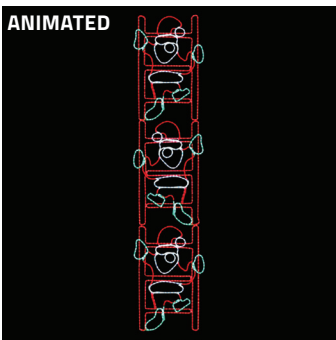

SILL-MO1503 | SANTA CLIMBING LADDER ANIMATED LED ROPE LIGHT SIGN, CONTROL CLIMBING SPEED WITH INCLUDED CONTROLLER
24 IN W X 108 IN H (3 FRAMES)
$749.99