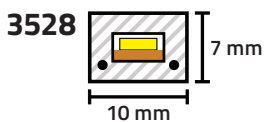

STRP12035-45* | 148 FOOT SPOOL
DIRECTIONAL LIGHT OUTPUT - 3528
\$219.99

120V 3528 LED STRIP LIGHT SPECS

50,000 HOUR LIFETIME
CUT EVERY 19.5 INCHES
0.56 INCH LED SPACING
UP TO 168 LUMENS PER FOOT
148 FOOT MAX RUN LENGTH
UV PROTECTED