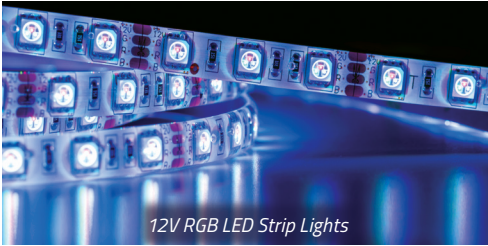

Strip Lighting

12V RGB/RGBW, CHASING & VARIABLE WHITE LED STRIP LIGHTS

Save with our 12V Strip Light bundles at BirdDogLighting.com

RGB LED TRI-CHIP - SMD 5050

STRP5050-22RGB | 16.4 FOOT SPOOL - IP22
DIRECTIONAL LIGHT OUTPUT, INDOOR USE
$59.99

STRP5050-65RGB | 16.4 FOOT SPOOL - IP65
DIRECTIONAL LIGHT OUTPUT, OUTDOOR USE
$69.99

Features Tri-Chip Color Changing Technology

12V RGB LED STRIP LIGHT SPECS

50,000 HOUR LIFETIME
CUT EVERY 2 INCHES
0.67 INCH LED SPACING
UP TO 274 LUMENS PER FOOT
16.4 FOOT MAX RUN LENGTH
UV PROTECTED

RGBW LED TRI-CHIP - SMD 5050

STRP5050-22RGBW | 16.4 FT. SPOOL - IP22
DIRECTIONAL LIGHT OUTPUT, INDOOR USE
$69.99

STRP5050-65RGBW | 16.4 FT. SPOOL - IP65
DIRECTIONAL LIGHT OUTPUT, OUTDOOR USE
$79.99

Features Tri-Chip + White Color Changing Technology

12V RGBW LED STRIP LIGHT SPECS

50,000 HOUR LIFETIME
CUT EVERY 2 INCHES
0.67 INCH LED SPACING
UP TO 203 LUMENS PER FOOT
16.4 FOOT MAX RUN LENGTH
UV PROTECTED

VARIABLE WHITE - SMD 5050

STRP5050-22VW | 16.4 FOOT SPOOL - IP22
DIRECTIONAL LIGHT OUTPUT, INDOOR USE
$54.99

12V VW LED STRIP LIGHT SPECS

50,000 HOUR LIFETIME
CUT EVERY 2 INCHES
0.67 INCH LED SPACING
UP TO 182 LUMENS PER FOOT
20 FOOT MAX RUN LENGTH
UV PROTECTED

RGB LED TRI-CHIP - SMD 5050

STRP1250-CRGB | 16.4 FOOT SPOOL - IP67
DIRECTIONAL LIGHT OUTPUT, OUTDOOR USE
$89.99

Multiple Chasing Effects

12V RGB CHASING LED STRIP LIGHT SPECS

50,000 HOUR LIFETIME
CUT EVERY 4 INCHES
1.3 INCH LED SPACING
UP TO 274 LUMENS PER FOOT
32.8 FOOT MAX RUN LENGTH
UV PROTECTED