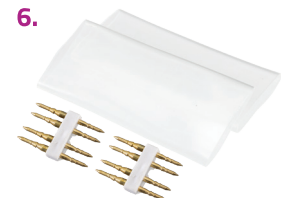

Neon Lighting

RGB NEON ROPE LIGHTS & ACCESSORIES

SNRL-45RGB | 148 FOOT SPOOL
DIRECTIONAL LIGHT OUTPUT
$599.99

120V RGB NEON ROPE LIGHT SPECS

50,000 HOUR LIFETIME
CUT EVERY 19.5 INCHES
0.33 INCH LED SPACING
UP TO 151 LUMENS PER FOOT
148 FOOT MAX RUN LENGTH
UV PROTECTED

Scan this QR code
to see the video!

SNRL24-10RGB | 33 FOOT SPOOL
DIRECTIONAL LIGHT OUTPUT
$139.99

24V RGB NEON ROPE LIGHT SPECS

50,000 HOUR LIFETIME
CUT EVERY 19.5 INCHES
0.33 INCH LED SPACING
UP TO 151 LUMENS PER FOOT
33 FOOT MAX RUN LENGTH
UV PROTECTED

Scan this QR code
to see the video!

RGB NEON ROPE LIGHT ACCESSORIES - more accessories available at BirdDogLighting.com

1. **SNRL24-LP200W** | 24V RGB NEON ROPE LIGHT POWER SUPPLY - 200W, IP20 INDOOR USE ONLY $29.99

2. **SNRL24-LP200WWP** | 24V RGB NEON ROPE LIGHT POWER SUPPLY - 200W, OUTDOOR RATED $69.99

3. **SNRL-4CONS** | RGB NEON ROPE LIGHT POWER CONNECTOR - 5 PACK $2.99

4. **SNRL-4WPRGBC** | 120V RF RGB NEON ROPE LIGHT COLOR AND EFFECT CONTROLLER $59.99

5. **SNRL24-RGBLEDX** | 24V RF RGB NEON ROPE LIGHT COLOR AND EFFECT CONTROLLER $69.99

6. **SNRL-RGBINSPL** | 120V RGB NEON ROPE LIGHT INVISIBLE SPLICE CONNECTOR - 2 PACK $4.99

7. **SNRL-4ICON** | RGB NEON ROPE LIGHT INLINE SPLICE CONNECTOR $3.99

8. **SNRL-RGBFFW** | RGB NEON ROPE LIGHT FEMALE EXTENSION - 6 IN., 2/5 FT. $5.99 - $8.99

9. **SNRL-RGBY** | RGB NEON ROPE LIGHT Y CONNECTOR - 2 FOOT, BLACK OR WHITE $9.99