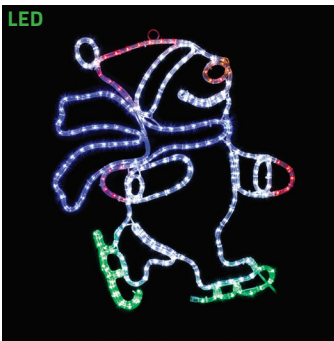

- For Indoor or Outdoor Use
- LED Signs - All Weather Frames Or Acrylic Back
- LED Signs - Premium LED Neon Strip & Rope Lights

Christmas Lighting

LED LIGHTED SIGNS & DECORATIONS

SILL-SKATESNOW | ICE SKATING SNOWMAN MULTI COLORED LED ROPE LIGHT SIGN
23 IN W X 27.5 IN H
$99.99