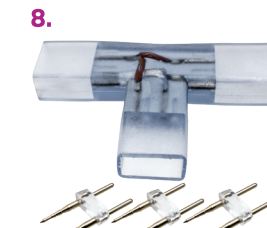

8. NSMDA-T | 120V NEON STRIP LIGHT T CONNECTOR
$3.99

9. NSMDA-L | 120V NEON STRIP LIGHT L CORNER CONNECTOR
$3.99

10. NSMDA-FFW | 120V NEON STRIP LIGHT FEMALE EXTENSION - 6 IN., 2 OR 5 FOOT
$4.99 - $7.99