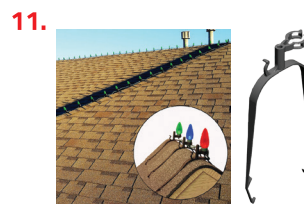

4. ML-PCCLIP | CHRISTMAS LIGHT CLIPS C7 or C9 - 25 PACK
$9.99

5. ML-TABS | SHINGLE TABS C7 or C9 - 100 PACK
$14.99

6. ML-SCLIP | SHINGLE CLIPS C7 or C9 - 100 PACK
$13.99

7. ML-UCLIP | UNIVERSAL HOLIDAY LIGHT SHINGLE/GUTTER LIGHT CLIPS - 25 PACK
$6.99

8. ML-GH | MINI LIGHT UNIVERSAL GUTTER HOOKS - 100 PACK
$8.99

9. ML-SCUP(M/L) | SUCTION CUP WITH HOOK MEDIUM OR LARGE - 3 PACK
MED. $6.99 | LRG. $7.99

10. ML-VCCLIPC | CLEAR V CLIPS FOR ROOF & GUTTER, C7 or C9 - 25 PACK
$9.99

11. ML-RLCLIP | ROOF TOP RIDGE MOUNTING CLIPS, C7 or C9 - 25 PACK
$19.99

12. ML-PYS | PERIMETER YARD LIGHT STAKES 6 IN OR 7.5 IN TALL - 25 PACK
6 IN. $14.99 | 7.5 IN $15.99 | 11 IN $17.99

13. ML-WIRE(1/2) | BULK WIRE 500 FT SPOOL - SPT1 or SPT2 - SPECIFY GREEN or WHITE WIRE
SPT1 $119.99 | SPT2 $129.99

14. ML-PLUG(1/2)F | FEMALE ZIP WIRE PLUGS - SPT1 or SPT2 - 12 PACK - SPECIFY GREEN or WHITE PLUGS
$12.99

14. ML-PLUG(1/2)M | MALE ZIP WIRE PLUGS SPT1 or SPT2 - 12 PACK - SPECIFY GREEN or WHITE PLUGS
$12.99

15. ML-C7SKT(1/2)-* | C7 SOCKETS - SPT1 or SPT2 - 100 PACK - SPECIFY GREEN or WHITE SOCKETS
SPT1 $21.99 | SPT2 $22.99

15. ML-C9SKT(1/2)-* | C9 SOCKETS - SPT1 or SPT2 - 100 PACK - SPECIFY GREEN or WHITE SOCKETS
SPT1 $22.99 | SPT2 $23.99

16. CNTRLS-ODTX2 | 2 OUTLET RAIN-TIGHT MULTI-SETTING PHOTOCELL TIMER
$24.99

17. CNTRLS-24HR | SINGLE OUTLET 24 HR UL LISTED MECHANICAL TIMER
$14.99

18. CNTRLS-PWSTKWF | SMART WI-FI OUTDOOR 6 OUTLET POWER STAKE TIMER ALEXA/GOOGLE, 120V, 15A, 1875W
$32.99