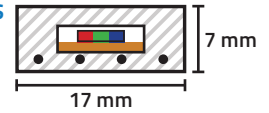

RGB LED Strip Lights