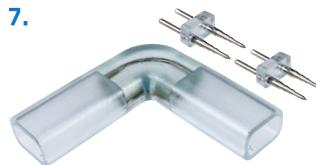

4. UNI-MF | OUTDOOR MULTI-FUNCTION CONTROLLER
MALE EXTENSION - 6 FT
$6.99

5. STRP12035A-UY | STRP12035A-UY

OUTDOOR MULTI-FUNCTION CONTROLLER Y-EXTENSION - 2 FT
$13.99

6. STRP12035A-DIMPI | STRP12050A-DIMPI

MULTI-FUNCTION LED STRIP LIGHT CONTROLLER PIGTAIL
$5.99

7. STRP12035A-L | STRP12050A-L

3528/5050 STRIP LIGHT L CONNECTOR
$2.99

8. STRP12035A-T | STRP12050A-T

3528/5050 STRIP LIGHT T CONNECTOR
$3.99

9. STRP12035A-SPL | STRP12050A-SPL

3528/5050 STRIP LIGHT INLINE SPLICE
$2.99

10. STRP12035A-INSPL | STRP12050A-INSPL

3528/5050 STRIP LIGHT INVISIBLE SPLICE - 2 PACK
$2.99

11. STRP12035A-FF | STRP12050A-FF

3528/5050 STRIP LIGHT FEMALE EXTENSION - 6 IN., 2 OR 5 FT
$4.99 - $7.99 | AVAILABLE IN BLACK OR WHITE

12. STRP12035A-Y | STRP12050A-Y

3528/5050 STRIP LIGHT Y CONNECTOR
$6.99 | AVAILABLE IN BLACK OR WHITE

13. STRP12035A-ENDS | STRP12050A-ENDS

3528/5050 STRIP LIGHT END CAPS - 5 PACK
$2.99

14. STRP12035A-24TRK | STRP12050A-24TRK

24 INCH 3528/5050 STRIP LIGHT MOUNTING TRACK - 10 PACK
$19.99

15. STRP12035A-CLIP | STRP12050A-CLIP

3528/5050 STRIP LIGHT MOUNTING CLIPS - 50 PACK
$8.99

16. STRP12035A-CON5 | STRP12050A-CON5

3528/5050 STRIP LIGHT POWER CONNECTOR - 5 PACK
$2.99

17. STRP12035A-MM | STRP12050A-MM

3528/5050 STRIP LIGHT MALE TO MALE CONNECTOR
$4.99

18. MISC-ODM

3528/5050 OUTDOOR WEATHERPROOFING KIT - 2 PACK
$2.99