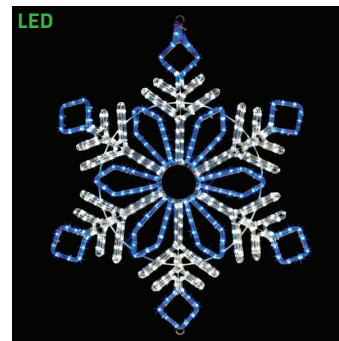

SILL-MOSLL48 | SNOWFLAKE
BLUE & COOL WHITE LED ROPE
LIGHT SIGN
28 IN W X 32 IN H
$129.99