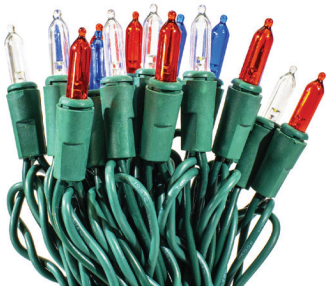

RLL120H-45RWB-2 | PATRIOTIC RED, WHITE, & BLUE LED ROPE LIGHT
 18 BULBS PER COLOR, 120 VOLT, 19.5 IN CUT INTERVALS, 148 FT
\$199.99

RLL120H-45RWB | PATRIOTIC RED, WHITE, & BLUE LED ROPE LIGHT
 1 BULB PER COLOR, 120 VOLT, 19.5 IN CUT INTERVALS, 148 FT
\$199.99

SNRL-10RWB | PATRIOTIC RED, WHITE, & BLUE LED NEON ROPE LIGHT 120 VOLT, 0.328 IN BULB SPACING, 19.5 IN CUT INTERVALS, 33 FT
\$129.99

Holiday Lighting

PATRIOTIC, ST. PATRICK'S DAY, & THANKSGIVING

- For Indoor or Outdoor Use
- LED Signs - All Weather Frames Or Acrylic Back
- LED Signs - Premium LED Neon Strip & Rope Lights