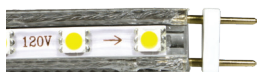

4. UNI-MF | OUTDOOR MULTI-FUNCTION CONTROLLER
MALE EXTENSION - 6 FT
$6.99

5. STRP12035A-UY | STRP12035A-UY

OUTDOOR MULTI-FUNCTION CONTROLLER Y-EXTENSION - 2 FT
$13.99

6. STRP12035A-DIMPI | STRP12050A-DIMPI

MULTI-FUNCTION LED STRIP LIGHT CONTROLLER PIGTAIL
$5.99

7. STRP12035A-L | STRP12050A-L

3528/5050 STRIP LIGHT L CONNECTOR
$2.99

8. STRP12035A-T | STRP12050A-T

3528/5050 STRIP LIGHT T CONNECTOR
$3.99

9. STRP12035A-SPL | STRP12050A-SPL

3528/5050 STRIP LIGHT INLINE SPLICE
$2.99

10. STRP12035A-INSPL | STRP12050A-INSPL

3528/5050 STRIP LIGHT INVISIBLE SPLICE - 2 PACK
$2.99

11. STRP12035A-FF | STRP12050A-FF

3528/5050 STRIP LIGHT FEMALE EXTENSION - 6 IN., 2 OR 5 FT
$4.99 - $7.99 | AVAILABLE IN BLACK OR WHITE

12. STRP12035A-Y | STRP12050A-Y

3528/5050 STRIP LIGHT Y CONNECTOR
$6.99 | AVAILABLE IN BLACK OR WHITE

13. STRP12035A-ENDS | STRP12050A-ENDS

3528/5050 STRIP LIGHT END CAPS - 5 PACK
$2.99

14. STRP12035A-24TRK | STRP12050A-24TRK

24 INCH 3528/5050 STRIP LIGHT MOUNTING TRACK - 10 PACK
$19.99

15. STRP12035A-CLIP | STRP12050A-CLIP

3528/5050 STRIP LIGHT MOUNTING CLIPS - 50 PACK
$8.99

16. STRP12035A-CON5 | STRP12050A-CON5

3528/5050 STRIP LIGHT POWER CONNECTOR - 5 PACK
$2.99

17. STRP12035A-MM | STRP12050A-MM

3528/5050 STRIP LIGHT MALE TO MALE CONNECTOR
$4.99

18. MISC-ODM

3528/5050 OUTDOOR WEATHERPROOFING KIT - 2 PACK
$2.99