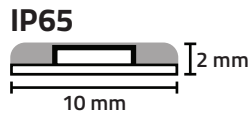

STRP5050-65RGB | 16.4 FOOT SPOOL - IP65
DIRECTIONAL LIGHT OUTPUT, OUTDOOR USE
\$69.99

Features Tri-Chip Color Changing Technology

12V RGB LED STRIP LIGHT SPECS

50,000 HOUR LIFETIME
CUT EVERY 2 INCHES
0.67 INCH LED SPACING
UP TO 274 LUMENS PER FOOT
16.4 FOOT MAX RUN LENGTH
UV PROTECTED