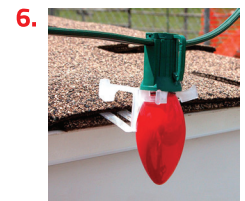

4. ML-PCCLIP | CHRISTMAS LIGHT CLIPS C7 or C9 - 25 PACK
$9.99

5. ML-TABS | SHINGLE TABS C7 or C9 - 100 PACK
$14.99

6. ML-SCLIP | SHINGLE CLIPS C7 or C9 - 100 PACK
$13.99

7. ML-UCLIP | UNIVERSAL HOLIDAY LIGHT SHINGLE/GUTTER LIGHT CLIPS - 25 PACK
$6.99

8. ML-GH | MINI LIGHT UNIVERSAL GUTTER HOOKS - 100 PACK
$8.99

9. ML-SCUP(M/L) | SUCTION CUP WITH HOOK MEDIUM OR LARGE - 3 PACK
MED. $6.99 | LRG. $7.99

10. ML-VCCLIPC | CLEAR V CLIPS FOR ROOF & GUTTER, C7 or C9 - 25 PACK
$9.99

11. ML-RLCLIP | ROOF TOP RIDGE MOUNTING CLIPS, C7 or C9 - 25 PACK
$19.99

12. ML-PYS | PERIMETER YARD LIGHT STAKES 6 IN OR 7.5 IN TALL - 25 PACK
6 IN. $14.99 | 7.5 IN $15.99 | 11 IN $17.99

13. ML-WIRE(1/2) | BULK WIRE 500 FT SPOOL - SPT1 or SPT2 - SPECIFY GREEN or WHITE WIRE
SPT1 $119.99 | SPT2 $129.99

14. ML-PLUG(1/2)F | FEMALE ZIP WIRE PLUGS - SPT1 or SPT2 - 12 PACK - SPECIFY GREEN or WHITE PLUGS
$12.99

14. ML-PLUG(1/2)M | MALE ZIP WIRE PLUGS SPT1 or SPT2 - 12 PACK - SPECIFY GREEN or WHITE PLUGS
$12.99

15. ML-C7SKT(1/2)-* | C7 SOCKETS - SPT1 or SPT2 - 100 PACK - SPECIFY GREEN or WHITE SOCKETS
SPT1 $21.99 | SPT2 $22.99

15. ML-C9SKT(1/2)-* | C9 SOCKETS - SPT1 or SPT2 - 100 PACK - SPECIFY GREEN or WHITE SOCKETS
SPT1 $22.99 | SPT2 $23.99

16. CNTRLS-ODTX2 | 2 OUTLET RAIN-TIGHT MULTI-SETTING PHOTOCELL TIMER
$24.99

17. CNTRLS-24HR | SINGLE OUTLET 24 HR UL LISTED MECHANICAL TIMER
$14.99

18. CNTRLS-PWSTKWF | SMART WI-FI OUTDOOR 6 OUTLET POWER STAKE TIMER ALEXA/GOOGLE, 120V, 15A, 1875W
$32.99