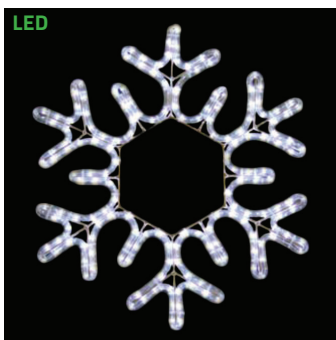

SILL-MOSL906 | SNOWFLAKE
COOL WHITE LED ROPE LIGHT SIGN
18 IN W X 18 IN H
$79.99