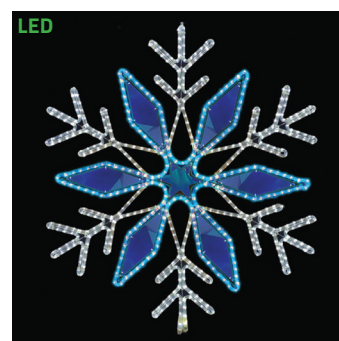

SILL-MOLS607 | SNOWFLAKE
BLUE & COOL WHITE LED ROPE
LIGHT SIGN
40.5 IN W X 40.5 IN H
$269.99