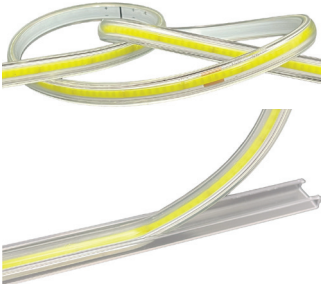

120V FCOB LED STRIP LIGHTS

STRP120COB-45 | 148 FOOT SPOOL
FCOB LED STRIP LIGHT
DIRECTIONAL LIGHT OUTPUT
$299.99

Additional accessories available at BirdDogLighting.com