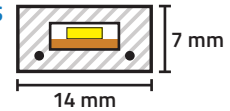

RB5 LED Strip Lights