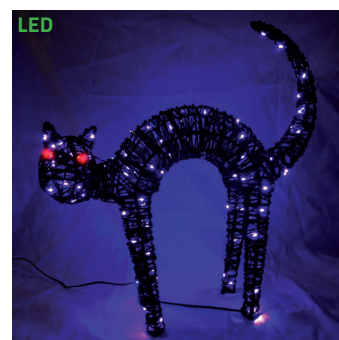

SILL-MOLBCAT | 3-D SCARED CAT PURPLE LED STRING LIGHT DECORATION
16.25 IN X 16.75 IN X 4.25 IN
$49.99