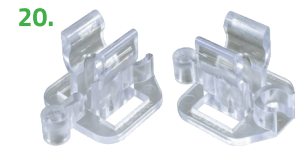

CONTROLLERS

23. **RL120A-LEDMC** | 8 FUNCTION LED ROPE LIGHT MINI INLINE CONTROLLER $26.99
24. **RL120A-DIM** | OUTDOOR RF MULTI-FUNCTION LED ROPE LIGHT CONTROLLER $59.99
25. **UNI-MF** | OUTDOOR MULTI-FUNCTION CONTROLLER MALE EXTENSION - 6 FT $6.99
26. **RL120A-UY** | OUTDOOR MULTI-FUNCTION CONTROLLER Y-EXTENSION - 2 FT $12.99
27. **UNI-DIMR** | REPLACEMENT RF MULTI-FUNCTION CONTROLLER REMOTE $9.99
28. **RL120A-DIMPI** | MULTI-FUNCTION LED ROPE LIGHT CONTROLLER PIGTAIL $5.99