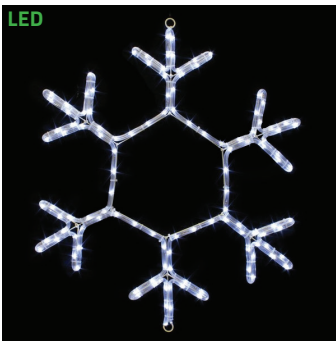

- For Indoor or Outdoor Use
- LED Signs - All Weather Frames Or Acrylic Back
- LED Signs - Premium LED Neon Strip & Rope Lights

Christmas Lighting

LED LIGHTED SIGNS & DECORATIONS

SILL-MOSL708 | SNOWFLAKE
COOL WHITE LED ROPE LIGHT SIGN
24 IN W X 24 IN H
$79.99