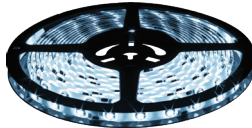

CW-Cool White