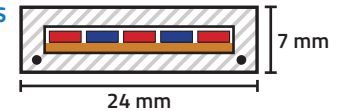

Strip Lighting

120V RGB & PLANT GROW LED STRIP LIGHTS

Visit BirddogLighting.com or call 406-616-1723 for custom cut lengths

Brilliant
BRAND LIGHTING

STRP12050-20RGB | 65 FOOT SPOOL
DIRECTIONAL LIGHT OUTPUT
$289.99

STRP12050-45RGB | 148 FOOT SPOOL
DIRECTIONAL LIGHT OUTPUT
$499.99

STRP12050-45RGBKIT | 120V RGB STRIP BUNDLE
148 FT SPOOL & OUTDOOR RF CONTROLLER
$529.99

120V RGB STRIP LIGHT SPECS

50,000 HOUR LIFETIME
CUT EVERY 19.5 INCHES
0.44 INCH LED SPACING
UP TO 256 LUMENS PER FOOT
148 FOOT MAX RUN LENGTH
UV PROTECTED

Scan this QR code
to see the video!

Brilliant
BRAND LIGHTING

STRP12050-45RB | 148 FOOT SPOOL
DIRECTIONAL LIGHT OUTPUT
$299.99

120V 5050 RB STRIP GROW LIGHT SPECS

50,000 HOUR LIFETIME
CUT EVERY 19.5 INCHES
0.44 INCH LED SPACING
48 LUMENS PER FOOT
148 FOOT MAX RUN LENGTH
UV PROTECTED

Brilliant
BRAND LIGHTING

STRP12028-45RB5 | 148 FOOT SPOOL
DIRECTIONAL LIGHT OUTPUT
$499.99

120V RB5 STRIP GROW LIGHT SPECS

50,000 HOUR LIFETIME
CUT EVERY 19.5 INCHES
0.32 INCH LED ROW SPACING
182 LUMENS PER FOOT
148 FOOT MAX RUN LENGTH
UV PROTECTED