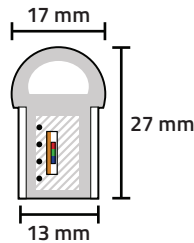

Features Tri-Chip Color Changing Technology

Scan this QR code
to see the video!

SNRL24-10RGB | 33 FOOT SPOOL
DIRECTIONAL LIGHT OUTPUT
\$139.99

24V RGB NEON ROPE LIGHT SPECS

50,000 HOUR LIFETIME
CUT EVERY 19.5 INCHES
0.33 INCH LED SPACING
UP TO 151 LUMENS PER FOOT
33 FOOT MAX RUN LENGTH
UV PROTECTED