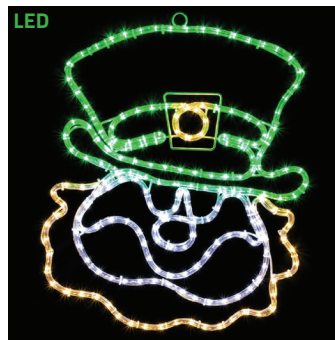

SILL-LEP | LEPRECHAUN ST. PATRICK'S DAY MULTI COLORED LED ROPE LIGHT SIGN 31.5 IN W X 18 IN H
$89.99