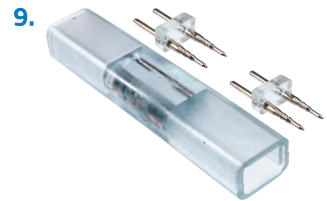

4. UNI-MF | OUTDOOR MULTI-FUNCTION CONTROLLER
MALE EXTENSION - 6 FT
$6.99

5. STRP12035A-UY | STRP12035A-UY

OUTDOOR MULTI-FUNCTION CONTROLLER Y-EXTENSION - 2 FT
$13.99

6. STRP12035A-DIMPI | STRP12050A-DIMPI

MULTI-FUNCTION LED STRIP LIGHT CONTROLLER PIGTAIL
$5.99

7. STRP12035A-L | STRP12050A-L

3528/5050 STRIP LIGHT L CONNECTOR
$2.99

8. STRP12035A-T | STRP12050A-T

3528/5050 STRIP LIGHT T CONNECTOR
$3.99

9. STRP12035A-SPL | STRP12050A-SPL

3528/5050 STRIP LIGHT INLINE SPLICE
$2.99

10. STRP12035A-INSPL | STRP12050A-INSPL

3528/5050 STRIP LIGHT INVISIBLE SPLICE - 2 PACK
$2.99

11. STRP12035A-FF | STRP12050A-FF

3528/5050 STRIP LIGHT FEMALE EXTENSION - 6 IN., 2 OR 5 FT
$4.99 - $7.99 | AVAILABLE IN BLACK OR WHITE

12. STRP12035A-Y | STRP12050A-Y

3528/5050 STRIP LIGHT Y CONNECTOR
$6.99 | AVAILABLE IN BLACK OR WHITE

13. STRP12035A-ENDS | STRP12050A-ENDS

3528/5050 STRIP LIGHT END CAPS - 5 PACK
$2.99

14. STRP12035A-24TRK | STRP12050A-24TRK

24 INCH 3528/5050 STRIP LIGHT MOUNTING TRACK - 10 PACK
$19.99

15. STRP12035A-CLIP | STRP12050A-CLIP

3528/5050 STRIP LIGHT MOUNTING CLIPS - 50 PACK
$8.99

16. STRP12035A-CON5 | STRP12050A-CON5

3528/5050 STRIP LIGHT POWER CONNECTOR - 5 PACK
$2.99

17. STRP12035A-MM | STRP12050A-MM

3528/5050 STRIP LIGHT MALE TO MALE CONNECTOR
$4.99

18. MISC-ODM

3528/5050 OUTDOOR WEATHERPROOFING KIT - 2 PACK
$2.99