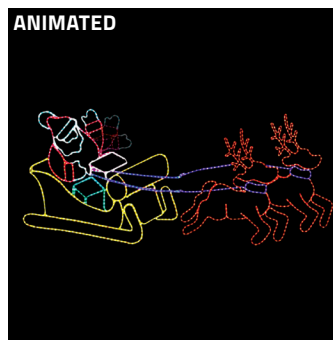

SILL-MOL917 | SANTA WITH SLEIGH ANIMATED LED ROPE LIGHT SIGN, ANIMATED WAVING EFFECT WITH INCLUDED CONTROLLER
96 IN W X 48 IN H. (2 FRAMES)
$749.99