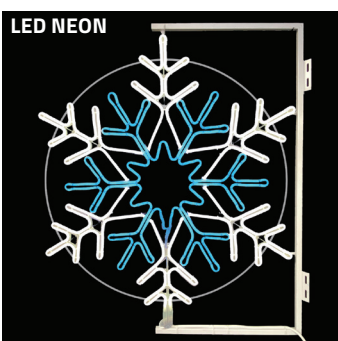

SILL-MON620 | SNOWFLAKE
POLE MOUNTED BLUE & COOL
WHITE LED NEON STRIP LIGHT SIGN
48 IN W X 48 IN H
$259.99