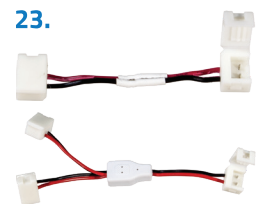

11. **MISC-12VLION*** | RECHARGEABLE 12V/5V DC
DUAL OUTPUT LITHIUM ION BATTERY PACK
$29.99 - $39.99

12. **STRP12A-DIM** | 12V RF INLINE LED STRIP
LIGHT DIMMER CONTROLLER
$19.99

13. **STRP12A-WFTDIM** | 12V WI-FI INLINE LED
STRIP LIGHT DIMMER CONTROLLER
$14.99

14. **STRP12A-BCON (MALE OR FEMALE)**
BARREL PLUG CONNECTOR
$2.49

15. **STRP12A-PCON (MALE OR FEMALE)**
PIGTAIL BARREL PLUG POWER CONNECTOR
$2.49

16. **STRP1235A-65PCON | STRP1250A-65PCON**
STRIP BP POWER CONNECTOR - IP22 OR IP65
$2.99

17. **STRP12A-CON(2/3/4)** | 12 VOLT STRIP LIGHT
SPLITTER - 2, 3, OR 4 WAY CONNECTIONS
$6.99 - $9.99

18. **STRP1235A-JUMP | STRP1250A-JUMP**
SOLDERLESS JUMPER CONNECTOR - IP22 OR IP65
$2.99

19. **STRP1235A-65VCON | STRP1250A-65VCON**
SOLDERLESS POWER CONNECTOR - IP22 OR IP65
$2.99 - $3.49

20. **STRP1235A-HSPL | STRP1250A-HSPL**
HIPPO SPLICE CONNECTOR - IP22 OR IP65
$2.49

21. **STRP1235A-HCON | STRP1250A-HCON**
HIPPO POWER CONNECTOR - IP22 OR IP65
$2.49

22. **STRP1235A-SPL | STRP1250A-SPL**
SOLDERLESS SPLICE CONNECTOR - IP22 OR IP65
$1.99

23. **STRP1235A-5CM(J/Y) | STRP1250A-5CM(J/Y)**
MINI CONNECTORS - JUMPER OR Y, IP22 OR IP65
$3.99

24. **STRPCOBA-BP** | 24 IN X 11/16 IN BENDABLE
ALUMINUM MOUNTING TRACK - 10 PACK
$34.99

25. **MISC-MAGTAPE** | 16.4 FOOT MAGNETIC
MOUNTING TAPE ROLL
$12.99

26. **MISC-TAPE** | 10 FOOT 3M DOUBLE SIDED
INDUSTRIAL STRENGTH MOUNTING TAPE
$9.99

27. **SMD-CLIPS** | 12 VOLT STRIP
LIGHT MOUNTING CLIPS - 10 PACK
$4.99