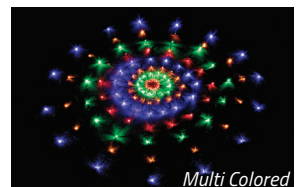

LED ANIMATED FIREWORK NET LIGHT SETS

Firework Net Light Features:

- Weatherproof Controller & Lights
- 7 Effect Modes + Steady Burn
- 4.5 Foot Diameter
- 120 LEDs per Set
- Connect 6 Sets End-to-End
  (excludes RWB option)

LEDNET-120 | LED FIREWORK LIGHTS
COOL WHITE, MULTI COLORED, RED
WHITE & BLUE, OR WARM WHITE LEDS
$34.99