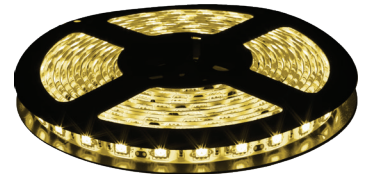

STRP5050-22* | 16.4 FOOT SPOOL - IP22
DIRECTIONAL LIGHT OUTPUT, INDOOR USE
\$49.99

STRP5050-65* | 16.4 FOOT SPOOL - IP65
DIRECTIONAL LIGHT OUTPUT, OUTDOOR USE
\$59.99

12V 5050 LED STRIP LIGHT SPECS

50,000 HOUR LIFETIME
CUT EVERY 2 INCHES
0.67 INCH LED SPACING
UP TO 303 LUMENS PER FOOT
20 FOOT MAX RUN LENGTH
UV PROTECTED