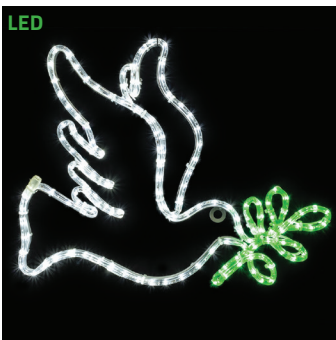

SILL-MOLDOVE1 | SMALL DOVE WITH
OLIVE BRANCH GREEN & WHITE LED
ROPE LIGHT SIGN
21 IN W X 17 IN H
$99.99