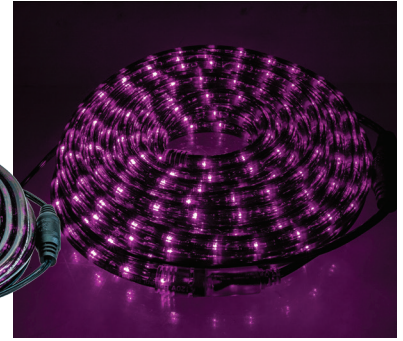

RLL120H-10B(O/P) | 33 FOOT SPOOL
OMNIDIRECTIONAL LIGHT OUTPUT
\$59.99
Colors: O-Orange, P-Purple

HALLOWEEN BULBS & STRING LIGHTS

1. SLLWAM5-70B(O/OP/GP) | 70 LED WIDE ANGLE M5 HALLOWEEN MINI LIGHT SET - ALL ORANGE, ORANGE & PURPLE, OR GREEN & PURPLE, 23.3 FT - CONNECT UP TO 30 SETS
\$19.99