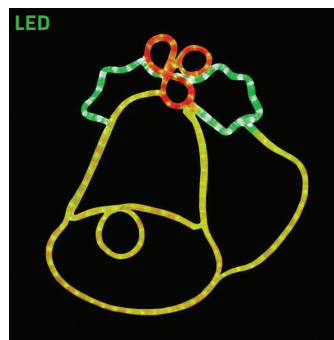

SILL-MOLBELLS | DOUBLE BELL MULTI COLORED LED ROPE LIGHT SIGN
20 IN W X 17 IN H
$69.99