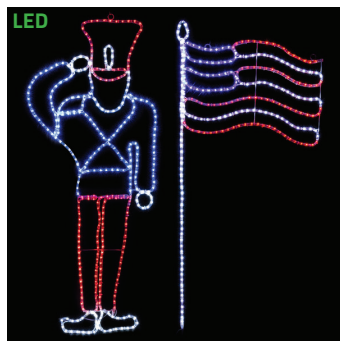

7. SMDE27-FFB | ANIMATED LED FLICKER FLAME REALISTIC MOVING FLAME BULB, E27 BASE
\$24.99

INFL-HL801 | SCARY PUMPKIN LED LIGHTED INFLATABLE DISPLAY, 4 FEET TALL, INCLUDES ADAPTOR, FAN & TIE DOWNS
\$49.99

INFL-HL805 | PUMPKIN FAMILY LED LIGHTED INFLATABLE DISPLAY, 7.75 FT WIDE, INCLUDES ADAPTOR, FAN & TIE DOWNS
\$79.99

INFL-HL803 | PUMPKIN MONSTER LED LIGHTED INFLATABLE DISPLAY, 8 FEET TALL, INCLUDES ADAPTOR, FAN & TIE DOWNS
\$79.99

- For Indoor or Outdoor Use
- LED Signs - All Weather Frames Or Acrylic Back
- LED Signs - Premium LED Neon Strip & Rope Lights

Holiday Lighting

PATRIOTIC

SILL-USAS | USA LETTERS PATRIOTIC RED, WHITE, & BLUE LED ROPE LIGHT SIGN
 STATIC: 42 IN W X 11 IN H
 ANIMATED: 36 IN W X 12 IN H
\$89.99 - Static
\$129.99 - Animated