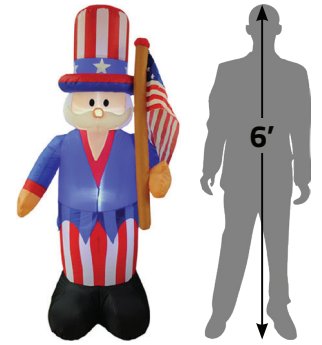

INFL-PL600 | PATRIOTIC UNCLE SAM LED LIGHTED INFLATABLE DISPLAY, 6 FEET TALL, INCLUDES ADAPTOR, FAN & TIE DOWNS
$59.99