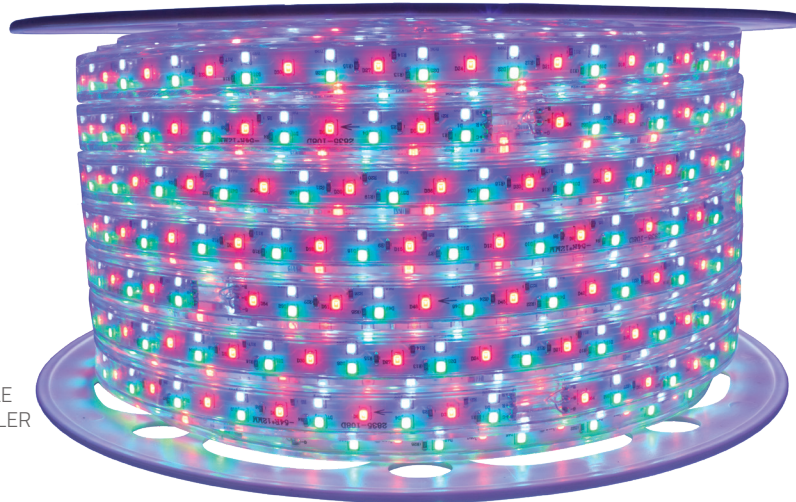

SRLL120V-20RGB | 65 FOOT SPOOL
DIRECTIONAL LIGHT OUTPUT
$269.99

SRLL120V-45RGB | 148 FOOT SPOOL
DIRECTIONAL LIGHT OUTPUT
$499.99

SRLL120V-45RGBKIT | RGB ROPE BUNDLE
148 FT SPOOL & OUTDOOR RF CONTROLLER
$539.99