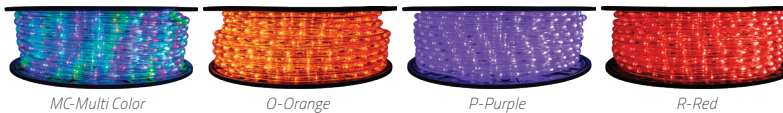

RLL120H-20* | 65 FOOT SPOOL
OMNIDIRECTIONAL LIGHT OUTPUT
$99.99

Colors: CW-Cool White, WW-Warm White
*Not Pictured