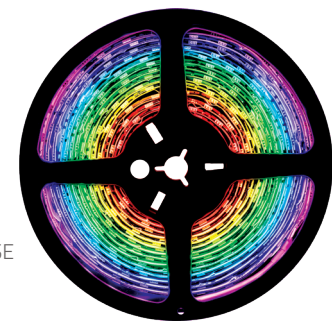

Strip Lighting

12V RGB/RGBW, CHASING & VARIABLE WHITE LED STRIP LIGHTS

Save with our 12V Strip Light bundles at BirdDogLighting.com

RGB LED TRI-CHIP - SMD 5050

STRP5050-22RGB | 16.4 FOOT SPOOL - IP22
DIRECTIONAL LIGHT OUTPUT, INDOOR USE
$59.99

STRP5050-65RGB | 16.4 FOOT SPOOL - IP65
DIRECTIONAL LIGHT OUTPUT, OUTDOOR USE
$69.99

Features Tri-Chip Color Changing Technology

12V RGB LED STRIP LIGHT SPECS

50,000 HOUR LIFETIME
CUT EVERY 2 INCHES
0.67 INCH LED SPACING
UP TO 274 LUMENS PER FOOT
16.4 FOOT MAX RUN LENGTH
UV PROTECTED

RGBW LED TRI-CHIP - SMD 5050

STRP5050-22RGBW | 16.4 FT. SPOOL - IP22
DIRECTIONAL LIGHT OUTPUT, INDOOR USE
$69.99

STRP5050-65RGBW | 16.4 FT. SPOOL - IP65
DIRECTIONAL LIGHT OUTPUT, OUTDOOR USE
$79.99

Features Tri-Chip + White Color Changing Technology

12V RGBW LED STRIP LIGHT SPECS

50,000 HOUR LIFETIME
CUT EVERY 2 INCHES
0.67 INCH LED SPACING
UP TO 203 LUMENS PER FOOT
16.4 FOOT MAX RUN LENGTH
UV PROTECTED

VARIABLE WHITE - SMD 5050

STRP5050-22VW | 16.4 FOOT SPOOL - IP22
DIRECTIONAL LIGHT OUTPUT, INDOOR USE
$54.99

12V VW LED STRIP LIGHT SPECS

50,000 HOUR LIFETIME
CUT EVERY 2 INCHES
0.67 INCH LED SPACING
UP TO 182 LUMENS PER FOOT
20 FOOT MAX RUN LENGTH
UV PROTECTED

RGB LED TRI-CHIP - SMD 5050

STRP1250-CRGB | 16.4 FOOT SPOOL - IP67
DIRECTIONAL LIGHT OUTPUT, OUTDOOR USE
$89.99

Multiple Chasing Effects

12V RGB CHASING LED STRIP LIGHT SPECS

50,000 HOUR LIFETIME
CUT EVERY 4 INCHES
1.3 INCH LED SPACING
UP TO 274 LUMENS PER FOOT
32.8 FOOT MAX RUN LENGTH
UV PROTECTED