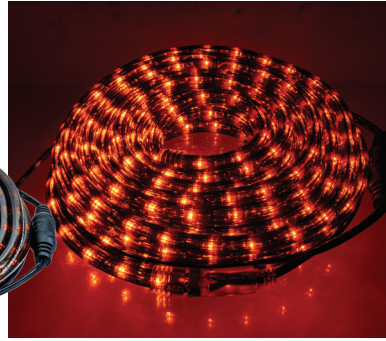

RLL120H-10B(O/P) | 33 FOOT SPOOL
OMNIDIRECTIONAL LIGHT OUTPUT
\$59.99
Colors: O-Orange, P-Purple

HALLOWEEN BULBS & STRING LIGHTS

1. SLLWAM5-70B(O/OP/GP) | 70 LED WIDE ANGLE M5 HALLOWEEN MINI LIGHT SET - ALL ORANGE, ORANGE & PURPLE, OR GREEN & PURPLE, 23.3 FT - CONNECT UP TO 30 SETS
\$19.99