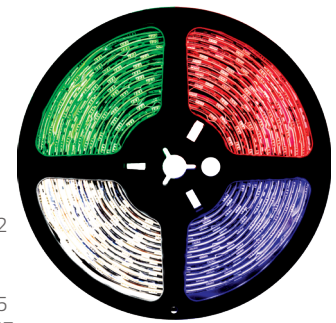

VARIABLE WHITE - SMD 5050

STRP5050-22VW | 16.4 FOOT SPOOL - IP22
DIRECTIONAL LIGHT OUTPUT, INDOOR USE
$54.99

12V VW LED STRIP LIGHT SPECS

50,000 HOUR LIFETIME
CUT EVERY 2 INCHES
0.67 INCH LED SPACING
UP TO 182 LUMENS PER FOOT
20 FOOT MAX RUN LENGTH
UV PROTECTED