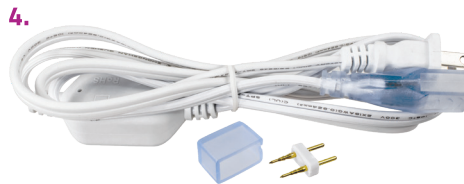

4. NSMDA-PWG | 120V NEON STRIP LIGHT POWER CORD KIT - 6 FOOT
$9.99

5. NSMDA-CONS | 120V NEON STRIP LIGHT POWER CONNECTORS - 5 PACK
$2.99

6. NSMDA-END5 | 120V NEON STRIP LIGHT END CAPS - 5 PACK
$2.99

7. NSMDA-YW | 120V NEON STRIP LIGHT Y CONNECTOR - 2 FOOT
$9.99