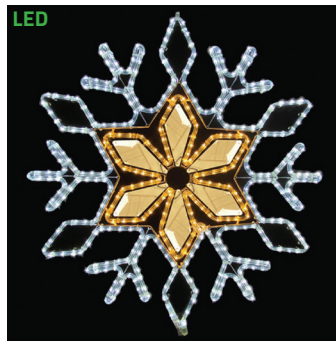

SILL-MOLS608 | SNOWFLAKE
COOL & WARM WHITE LED ROPE
LIGHT SIGN
32 IN W X 32 IN H
$179.99