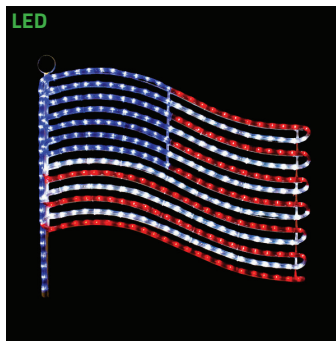

- For Indoor or Outdoor Use
- LED Signs - All Weather Frames Or Acrylic Back
- LED Signs - Premium LED Neon Strip & Rope Lights

Holiday Lighting

PATRIOTIC

SILL-USAS | USA LETTERS PATRIOTIC RED, WHITE, & BLUE LED ROPE LIGHT SIGN
 STATIC: 42 IN W X 11 IN H
 ANIMATED: 36 IN W X 12 IN H
\$89.99 - Static
\$129.99 - Animated

SILL-SWF | 2-PIECE SOLDIER WITH FLAG LED ROPE LIGHT SIGN
 SOLDIER: 24 IN W X 58 IN H
 FLAG: 25 IN W X 60 IN H
\$199.99

SILL-FLAG | AMERICAN FLAG PATRIOTIC RED, WHITE & BLUE LED ROPE LIGHT SIGN
 24 IN W X 24 IN H
\$99.99