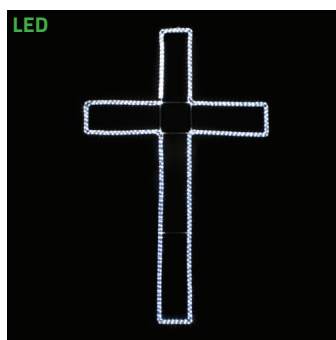

SILL-MOLCROSS-6 | 6 FOOT CROSS
COOL WHITE LED ROPE LIGHT SIGN
45 IN W X 72 IN H
$179.99