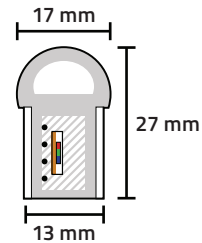

Neon Lighting

RGB NEON ROPE LIGHTS & ACCESSORIES

SNRL-45RGB | 148 FOOT SPOOL
DIRECTIONAL LIGHT OUTPUT
$599.99

120V RGB NEON ROPE LIGHT SPECS

50,000 HOUR LIFETIME
CUT EVERY 19.5 INCHES
0.33 INCH LED SPACING
UP TO 151 LUMENS PER FOOT
148 FOOT MAX RUN LENGTH
UV PROTECTED

Scan this QR code
to see the video!

SNRL24-10RGB | 33 FOOT SPOOL
DIRECTIONAL LIGHT OUTPUT
$139.99

24V RGB NEON ROPE LIGHT SPECS

50,000 HOUR LIFETIME
CUT EVERY 19.5 INCHES
0.33 INCH LED SPACING
UP TO 151 LUMENS PER FOOT
33 FOOT MAX RUN LENGTH
UV PROTECTED

Scan this QR code
to see the video!

RGB NEON ROPE LIGHT ACCESSORIES - more accessories available at BirdDogLighting.com

1. **SNRL24-LP200W** | 24V RGB NEON ROPE LIGHT POWER SUPPLY - 200W, IP20 INDOOR USE ONLY $29.99

2. **SNRL24-LP200WWP** | 24V RGB NEON ROPE LIGHT POWER SUPPLY - 200W, OUTDOOR RATED $69.99

3. **SNRL-4CONS** | RGB NEON ROPE LIGHT POWER CONNECTOR - 5 PACK $2.99

4. **SNRL-4WPRGBC** | 120V RF RGB NEON ROPE LIGHT COLOR AND EFFECT CONTROLLER $59.99

5. **SNRL24-RGBLEDX** | 24V RF RGB NEON ROPE LIGHT COLOR AND EFFECT CONTROLLER $69.99

6. **SNRL-RGBINSPL** | 120V RGB NEON ROPE LIGHT INVISIBLE SPLICE CONNECTOR - 2 PACK $4.99

7. **SNRL-4ICON** | RGB NEON ROPE LIGHT INLINE SPLICE CONNECTOR $3.99

8. **SNRL-RGBFFW** | RGB NEON ROPE LIGHT FEMALE EXTENSION - 6 IN., 2/5 FT. $5.99 - $8.99

9. **SNRL-RGBY** | RGB NEON ROPE LIGHT Y CONNECTOR - 2 FOOT, BLACK OR WHITE $9.99