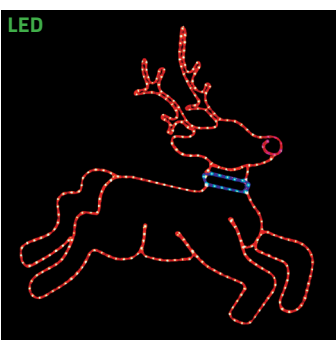

SILL-MOL9173 | RUDOLPH REINDEER RED & BLUE LED ROPE LIGHT SIGN, ADD TO ANIMATED SANTA WITH SLEIGH (SILL-MOL917)
48 IN W X 48 IN H.
$329.99