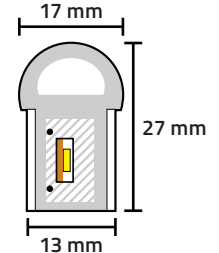

SMD NEON ROPE LIGHT SPECS

50,000 HOUR LIFETIME
CUT EVERY 19.5 INCHES
0.33 INCH LED SPACING
UP TO 191 LUMENS PER FOOT
296 FOOT MAX RUN LENGTH
UV PROTECTED