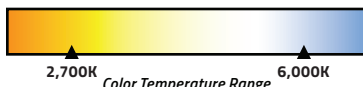

VARIABLE WHITE - SMD 5050

STRP5050-22VW | 16.4 FOOT SPOOL - IP22
DIRECTIONAL LIGHT OUTPUT, INDOOR USE
$54.99

12V VW LED STRIP LIGHT SPECS

50,000 HOUR LIFETIME
CUT EVERY 2 INCHES
0.67 INCH LED SPACING
UP TO 182 LUMENS PER FOOT
20 FOOT MAX RUN LENGTH
UV PROTECTED