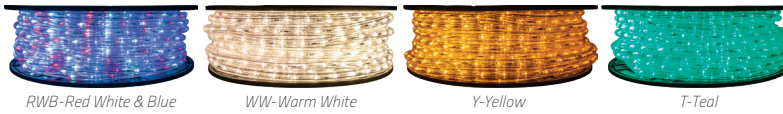

RLL120H-45* | 148 FOOT SPOOL
 OMNIDIRECTIONAL LIGHT OUTPUT
\$199.99

RLL120H-45T* | 148 FOOT SPOOL
 EXCLUSIVE TEAL COLOR
\$259.99

RLL120H-20* | 65 FOOT SPOOL
 OMNIDIRECTIONAL LIGHT OUTPUT
\$99.99

Colors: CW-Cool White, WW-Warm White
 *Not Pictured