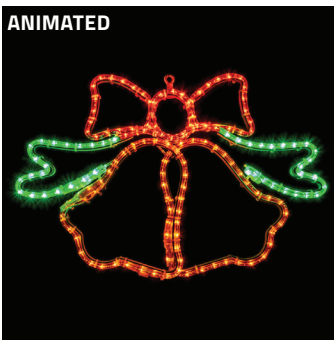

SILL-MOL1510 | SMALL RINGING BELLS ANIMATED MULTI COLORED LED ROPE LIGHT SIGN, CONTROL BELL SPEED WITH CONTROLLER
26 IN W X 17 IN H
$119.99