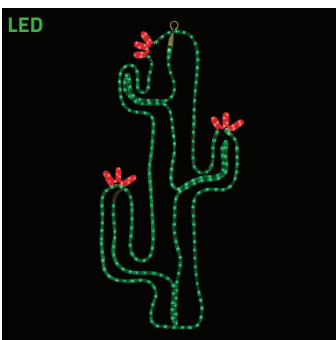

SILL-MOL715 | BLOOMING CACTUS RED & GREEN LED ROPE LIGHT SIGN
18 IN W X 36 IN H
$169.99