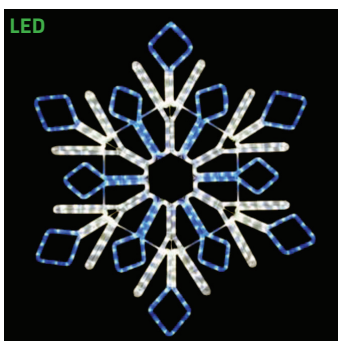

SILL-MOSL40 | SNOWFLAKE
BLUE & COOL WHITE LED ROPE
LIGHT SIGN
32 IN W X 32 IN H
$129.99