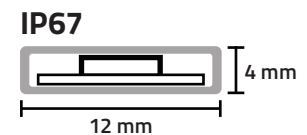

Strip Lighting

12V RGB/RGBW, CHASING & VARIABLE WHITE LED STRIP LIGHTS

Save with our 12V Strip Light bundles at BirdDogLighting.com

RGB LED TRI-CHIP - SMD 5050

STRP5050-22RGB | 16.4 FOOT SPOOL - IP22
DIRECTIONAL LIGHT OUTPUT, INDOOR USE
$59.99

STRP5050-65RGB | 16.4 FOOT SPOOL - IP65
DIRECTIONAL LIGHT OUTPUT, OUTDOOR USE
$69.99

Features Tri-Chip Color Changing Technology

12V RGB LED STRIP LIGHT SPECS

50,000 HOUR LIFETIME
CUT EVERY 2 INCHES
0.67 INCH LED SPACING
UP TO 274 LUMENS PER FOOT
16.4 FOOT MAX RUN LENGTH
UV PROTECTED

RGBW LED TRI-CHIP - SMD 5050

STRP5050-22RGBW | 16.4 FT. SPOOL - IP22
DIRECTIONAL LIGHT OUTPUT, INDOOR USE
$69.99

STRP5050-65RGBW | 16.4 FT. SPOOL - IP65
DIRECTIONAL LIGHT OUTPUT, OUTDOOR USE
$79.99

Features Tri-Chip + White Color Changing Technology

12V RGBW LED STRIP LIGHT SPECS

50,000 HOUR LIFETIME
CUT EVERY 2 INCHES
0.67 INCH LED SPACING
UP TO 203 LUMENS PER FOOT
16.4 FOOT MAX RUN LENGTH
UV PROTECTED

VARIABLE WHITE - SMD 5050

STRP5050-22VW | 16.4 FOOT SPOOL - IP22
DIRECTIONAL LIGHT OUTPUT, INDOOR USE
$54.99

12V VW LED STRIP LIGHT SPECS

50,000 HOUR LIFETIME
CUT EVERY 2 INCHES
0.67 INCH LED SPACING
UP TO 182 LUMENS PER FOOT
20 FOOT MAX RUN LENGTH
UV PROTECTED

RGB LED TRI-CHIP - SMD 5050

STRP1250-CRGB | 16.4 FOOT SPOOL - IP67
DIRECTIONAL LIGHT OUTPUT, OUTDOOR USE
$89.99

Multiple Chasing Effects

12V RGB CHASING LED STRIP LIGHT SPECS

50,000 HOUR LIFETIME
CUT EVERY 4 INCHES
1.3 INCH LED SPACING
UP TO 274 LUMENS PER FOOT
32.8 FOOT MAX RUN LENGTH
UV PROTECTED