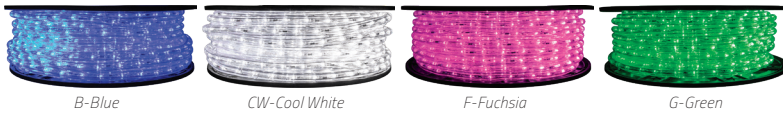

LED ROPE LIGHT SPECS

100,000 HOUR LIFETIME
CUT EVERY 19.5 INCHES (excludes Candy Cane & Wide Bulb Spacing Spools)
0.5 INCH LED SPACING
UP TO 110 LUMENS PER FOOT
600 FOOT MAX RUN LENGTH
UV PROTECTED

RLL120H-45* | 148 FOOT SPOOL
OMNIDIRECTIONAL LIGHT OUTPUT
$199.99

RLL120H-45T* | 148 FOOT SPOOL
EXCLUSIVE TEAL COLOR
$259.99