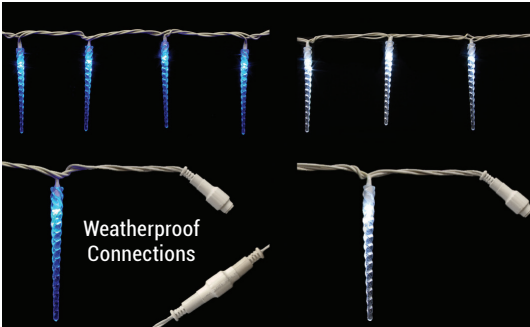

Christmas Lighting

ICICLE LIGHT SETS & CLUSTER LIGHTS

EXTENDABLE LED ICICLE LIGHTS

Length: 16.9 ft. + 5 ft. power cord
Icicle Count: 50 - 4 in. spacing
Icicle Length: 5 in.
White wire with weatherproof connectors
Connect up to 20 sets end to end

100LEDICE-(B/W) | SPECIFY BLUE OR WHITE WHEN ORDERING
$29.99

LED DRIPPING ICICLE LIGHTS | WHITE

Length: 82 IN + 44 IN power cord
Icicle Drops: 8 - 12 IN spacing
Drop length: 12 IN, 17 LEDs/drop
Connect up to 4 sets end to end
LEDs randomly chase for dripping effect