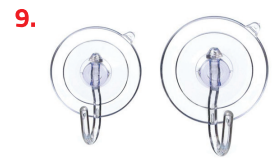

4. ML-PCCLIP | CHRISTMAS LIGHT CLIPS C7 or C9 - 25 PACK
$9.99

5. ML-TABS | SHINGLE TABS C7 or C9 - 100 PACK
$14.99

6. ML-SCLIP | SHINGLE CLIPS C7 or C9 - 100 PACK
$13.99

7. ML-UCLIP | UNIVERSAL HOLIDAY LIGHT SHINGLE/GUTTER LIGHT CLIPS - 25 PACK
$6.99

8. ML-GH | MINI LIGHT UNIVERSAL GUTTER HOOKS - 100 PACK
$8.99

9. ML-SCUP(M/L) | SUCTION CUP WITH HOOK MEDIUM OR LARGE - 3 PACK
MED. $6.99 | LRG. $7.99

10. ML-VCCLIPC | CLEAR V CLIPS FOR ROOF & GUTTER, C7 or C9 - 25 PACK
$9.99

11. ML-RLCLIP | ROOF TOP RIDGE MOUNTING CLIPS, C7 or C9 - 25 PACK
$19.99

12. ML-PYS | PERIMETER YARD LIGHT STAKES 6 IN OR 7.5 IN TALL - 25 PACK
6 IN. $14.99 | 7.5 IN $15.99 | 11 IN $17.99

13. ML-WIRE(1/2) | BULK WIRE 500 FT SPOOL - SPT1 or SPT2 - SPECIFY GREEN or WHITE WIRE
SPT1 $119.99 | SPT2 $129.99

14. ML-PLUG(1/2)F | FEMALE ZIP WIRE PLUGS - SPT1 or SPT2 - 12 PACK - SPECIFY GREEN or WHITE PLUGS
$12.99

14. ML-PLUG(1/2)M | MALE ZIP WIRE PLUGS SPT1 or SPT2 - 12 PACK - SPECIFY GREEN or WHITE PLUGS
$12.99

15. ML-C7SKT(1/2)-* | C7 SOCKETS - SPT1 or SPT2 - 100 PACK - SPECIFY GREEN or WHITE SOCKETS
SPT1 $21.99 | SPT2 $22.99

15. ML-C9SKT(1/2)-* | C9 SOCKETS - SPT1 or SPT2 - 100 PACK - SPECIFY GREEN or WHITE SOCKETS
SPT1 $22.99 | SPT2 $23.99

16. CNTRLS-ODTX2 | 2 OUTLET RAIN-TIGHT MULTI-SETTING PHOTOCELL TIMER
$24.99

17. CNTRLS-24HR | SINGLE OUTLET 24 HR UL LISTED MECHANICAL TIMER
$14.99

18. CNTRLS-PWSTKWF | SMART WI-FI OUTDOOR 6 OUTLET POWER STAKE TIMER ALEXA/GOOGLE, 120V, 15A, 1875W
$32.99