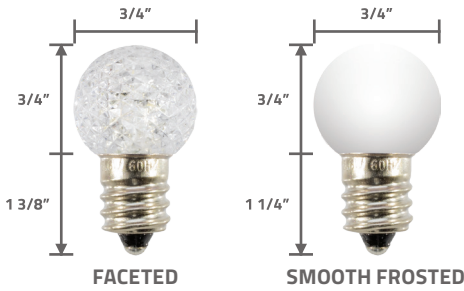

Christmas Lighting

LED G20 / G30 & ICICLE BULBS

Bulk & ready made sets, sockets, wire, and plugs available on pgs. 24 & 25

G20 LED BULBS

G20 BULBS | 3 LEDs
 Base: E12 Candelabra
 Lumen Output: 7.5 lm / Bulb
 Power Consumption: 0.4 Watts / Bulb
 Lifetime: 50,000 Hours
 High-Impact Plastic Bulb
 Nickel Base
 25 Bulbs/Box, Boxes Contain 1 Color