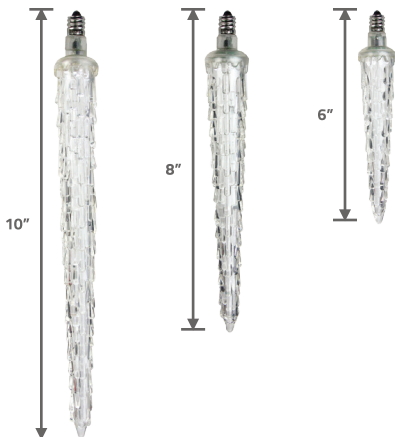

LED FALLING ICICLE BULBS