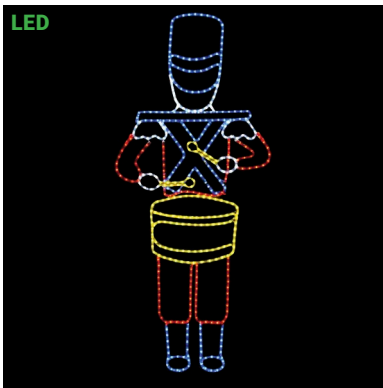

SILL-MOL9123 | DRUMMING TOY SOLDIER ANIMATED LED MOTIF. CONTROL DRUMMING SPEED WITH INCLUDED CONTROLLER. 36 IN W X 72 IN H.
$309.99