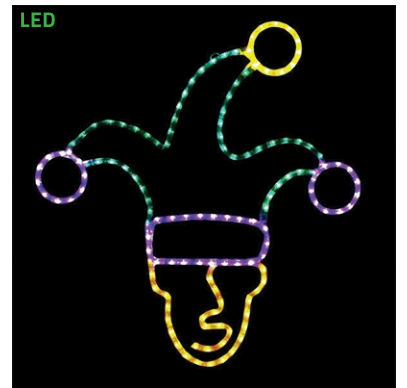

SILL-MOLJESTER | LED COURT JESTER
MULTI COLORED STEADY BURN MOTIF
24 IN W X 26 IN H
$84.99