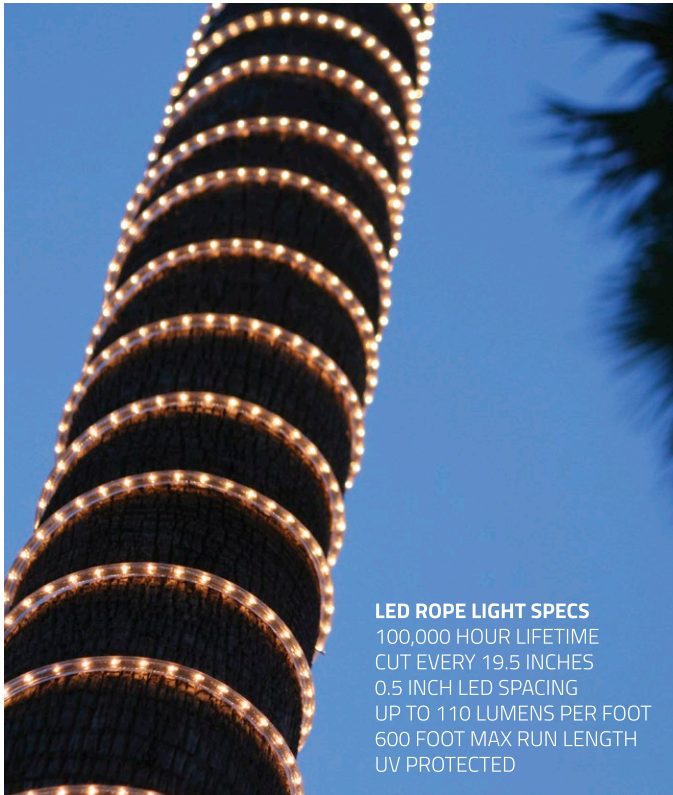

## 120V LED ROPE LIGHTS

Visit our website or call 406-586-5970 for custom cut lengths

**LED ROPE LIGHT SPECS**  
 100,000 HOUR LIFETIME  
 CUT EVERY 19.5 INCHES  
 0.5 INCH LED SPACING  
 UP TO 110 LUMENS PER FOOT  
 600 FOOT MAX RUN LENGTH  
 UV PROTECTED