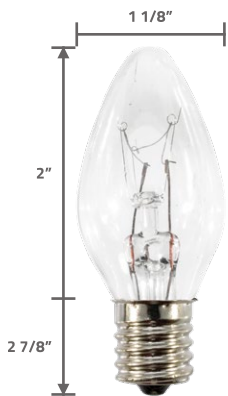

C9 INCANDESCENT BULBS

C9 BULBS | E-17 BASE
Base: E17 Intermediate
Power Consumption: 7 Watts / Bulb
Lifetime: 3,000 Hours
Double Dipped Color Lock Process
Nickel Base
25 Bulbs/Box, Boxes Contain 1 Color

1007C9-* | C9 BULB
TRANSPARENT, 7 WATTS/BULB
$9.99 / 25 BOX

Colors: A-Amber, B-Blue, C-Clear, F-Fuchsia, G-Green, PU-Purple, R-Red, T-Teal, Y-Yellow

100C7C9-* | C9 BULB
OPAQUE CERAMIC, 7 WATTS/BULB
$9.99 / 25 BOX

Colors: A-Amber, B-Blue, G-Green, R-Red, W-White, Y-Yellow

100TW7C9-* | C9 TWINKLE BULB
TRANSPARENT, 7 WATTS/BULB
$11.99 / 25 BOX

Colors: A-Amber, B-Blue, C-Clear, F-Fuchsia, G-Green, PU-Purple, R-Red

C7 MULTI COLOR BOXES - 5 BULBS OF EACH COLOR PER BOX

1007C9M | C7 BULB
TRANSPARENT, 7 WATTS/BULB
$7.99 / BOX

Colors: (5) Each: Amber, Blue, Green, Purple, Red

1007C9CM | C7 BULB
OPAQUE CERAMIC, 7 WATTS/BULB
$7.99 / BOX

Colors: (5) Each: Blue, Green, Red, White, Yellow

100TW7C9M | C7 TWINKLE BULB
TRANSPARENT, 7 WATTS/BULB
$11.99 / BOX

Colors: (5) Each: Amber, Blue, Clear, Green, Red