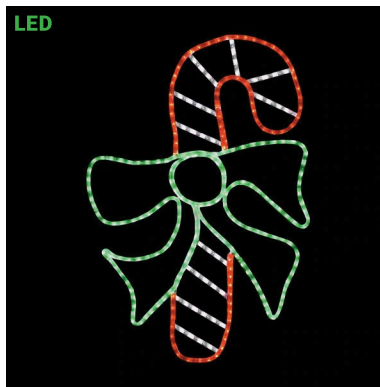

SILL-MOL8012 | LED CANDY CANE
MULTI COLORED STEADY BURN MOTIF
24 IN W X 34 IN H
$99.99