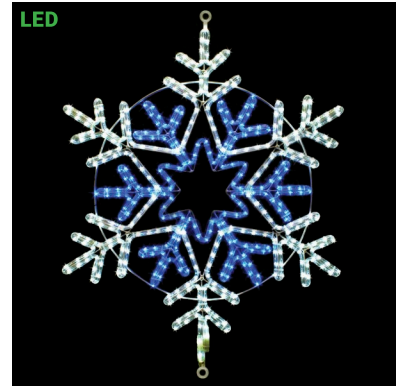

SILL-MOSL39 | LED SNOWFLAKE
BLUE & COOL WHITE MOTIF
28 IN W X 32 IN H
$149.99