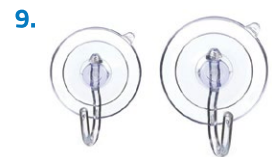

3. MULTI-APCLIP | ALL PURPOSE HOLIDAY SHINGLE/GUTTER LIGHT CLIPS - 100 PACK
$9.99

4. ML-GCLIP | C7 or C9 GUTTER LIGHT CLIPS - 100 PACK
$14.99

5. ML-TABS | C7 or C9 SHINGLE TABS - 100 PACK
$14.99

6. MULTI-APCLIP | C7 or C9 SHINGLE CLIPS - 100 PACK
$14.99

7. ML-UCLIP | UNIVERSAL HOLIDAY LIGHT SHINGLE/GUTTER LIGHT CLIPS - 25 PACK
$4.99

8. ML-GH | MINI LIGHT GUTTER LIGHT HOOKS - 100 PACK
$7.99

9. ML-SCUP(M/L) | SUCTION CUP WITH HOOK - MEDIUM OR LARGE - 3 PACK
$2.99-4.99

10. ML-RLCLIP | C7 or C9 ROOF TOP RIDGE MOUNTING CLIPS - 25 PACK
$15.99

11. ML-YS(8/15) | ABOVE GROUND LIGHT STAKES 8 OR 15 INCH - 25 PACK
$9.99-16.99

12. ML-GS4 | GROUND LEVEL LIGHT STAKES - 4.5 IN - 25 PACK
$14.99

13. ML-WIRE(1/2)-* | BULK WIRE 500 FT SPOOL - SPT1 or SPT2 - SPECIFY GREEN or WHITE WIRE
$99.99-119.99

14. ML-PLUG(1/2)M | MALE ZIP WIRE PLUGS - SPT1 or SPT2 - 12 PACK - SPECIFY GREEN or WHITE PLUGS
$12.99

14. ML-PLUG(1/2)F | FEMALE ZIP WIRE PLUGS - SPT1 or SPT2 - 12 PACK - SPECIFY GREEN or WHITE PLUGS
$12.99

15. ML-C7SKT(1/2)-* | C7 SOCKETS - SPT1 or SPT2 - 100 PACK - SPECIFY GREEN or WHITE SOCKETS
$15.99

15. ML-C9SKT(1/2)-* | C9 SOCKETS - SPT1 or SPT2 - 100 PACK - SPECIFY GREEN or WHITE SOCKETS
$17.99

16. CNTRLS-ODTX2 | 2 OUTLET RAIN-TIGHT PHOTOCELL TIMER
$19.99

17. CNTRLS-ODMT | 2 OUTLET 24 HOUR OUTDOOR MECHANICAL TIMER
$21.99

18. MISC-PWRSTK6 | OUTDOOR 6 OUTLET POWER STAKE WITH MULTI-SETTING TIMER
$29.99