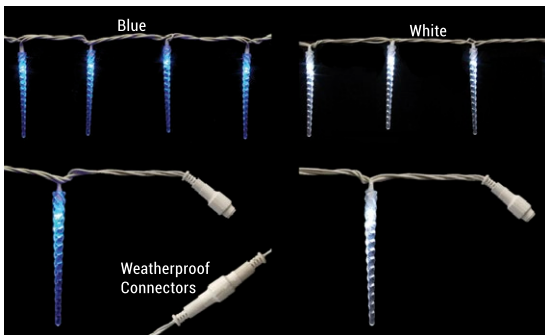

EXTENDABLE LED ICICLE LIGHTS | SINGLE DROP

Length: 16.9 FT + 5 FT power cord
Icicle Count: 50 - 4 IN spacing
Icicle Length: 5 IN
White wire with weatherproof connectors
Connect up to 20 sets end to end

100LEDICE-* | SPECIFY BLUE
OR WHITE WHEN ORDERING
$24.99