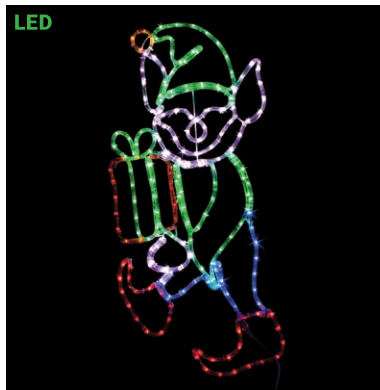

SILL-MOLELF | LED ELF
MULTI COLORED STEADY BURN MOTIF
18 IN W X 38 IN H
$109.99