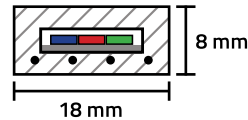

Rope Lighting

120V RGB SMD LED ROPE LIGHTS

Visit our website or call 406-586-5970 for custom cut lengths

SRLL120V-20RGB | 65 FOOT SPOOL
DIRECTIONAL LIGHT OUTPUT
$259.99

SRLL120V-45RGB | 148 FOOT SPOOL
DIRECTIONAL LIGHT OUTPUT
$499.99

Brilliant
Brand Lighting

RGB ROPE LIGHT SPECS

50,000 HOUR LIFETIME
CUT EVERY 39 INCHES
0.6 INCH LED SPACING
108 LUMENS PER FOOT
444 FOOT MAX RUN LENGTH
UV PROTECTED

RGB LED rope lights consist of a repeating pattern of red, green, and blue LEDs staggered throughout the rope light. Independently control each LED color with our outdoor RGB LED rope light multi-function controller. Use the multi-function remote to wirelessly change colors or select patterns, flashing, fading, and more.

RGB ROPE LIGHT ACCESSORIES

1. **SRLL120A-WPRGBC** | OUTDOOR RF MULTI-FUNCTION RGB CONTROLLER
  $59.99
2. **SRLL120A-RGBMC** | 120V 6 FUNCTION RGB ROPE LIGHT MINI IN-LINE CONTROLLER
  $29.99
3. **SRLL120A-RGBP6B** | 6 FOOT 120V RGB ROPE LIGHT POWER CORD KIT
  $6.99
4. **SRLL120A-RGBCONS** | RGB ROPE LIGHT POWER CONNECTOR - 5PACK
  $1.99
5. **SRLL120A-RGBENDS** | RGB LED ROPE LIGHT END CAP - 5 PACK
  $1.99
6. **SRLL120A-RGBMM** | RGB ROPE LIGHT MALE TO MALE CONNECTOR
  $3.99
7. **SRLL120A-RGBTRK** | 39 INCH RGB ROPE LIGHT MOUNTING TRACK
  $2.49
8. **SRLL120A-RGBTRK24** | 24 INCH RGB ROPE LIGHT MOUNTING TRACK - 10 PACK
  $24.99
9. **SRLL120A-RGBFFB(S/M/L/6/10)** | RGB ROPE LIGHT FEMALE EXTENSIONS - 6IN., 2/5/6/10 FOOT
  $2.99 - $14.99
10. **SRLL120A-RGBY(B/W)** | RGB ROPE LIGHT Y CONNECTOR - 12 INCH OR 2 FOOT
  $4.99 - $9.99
11. **SRLL120A-RGBSPL** | RGB ROPE LIGHT IN-LINE SPLICE CONNECTOR
  $1.99
12. **SRLL120A-RGBCLIP** | RGB ROPE LIGHT MOUNTING CLIPS - 50 PACK
  $7.99