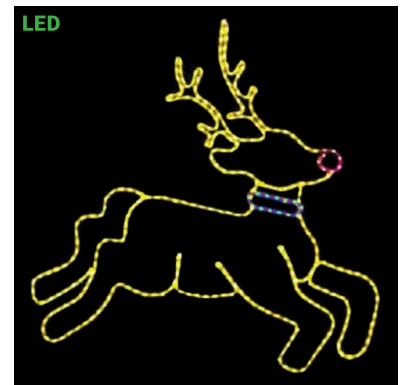

SILL-MOL9173 | RUDOLPH LED MOTIF ADD TO SANTA WITH SLEIGH (SILL-MOL917)
48 IN W X 48 IN H.
$259.99