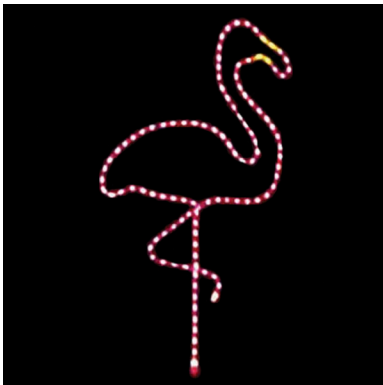

SILL-MO3718 | PINK FLAMINGO
PINK & YELLOW STEADY BURN MOTIF
19.5 IN W X 37 IN H
$54.99