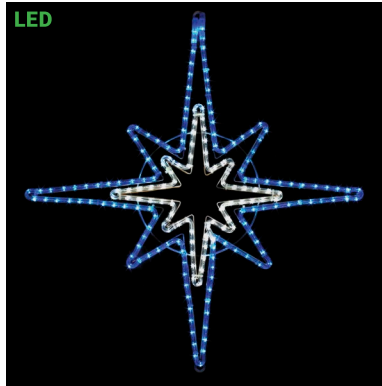

SILL-MOL37 | LED STAR BLUE & COOL WHITE MOTIF
33 IN W X 32 IN H
$179.99