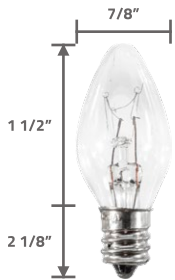

Christmas Lighting

INCANDESCENT CHRISTMAS BULBS

Sockets, wire, and plugs available on pages 17 & 18.

C7 INCANDESCENT BULBS

C7 BULBS | E-12 BASE
Base: E12 Candelabra
Power Consumption: 5-7 Watts / Bulb
Lifetime: 3,000 Hours
Double Dipped Color Lock Process
Nickel Base
25 Bulbs/Box, Boxes Contain 1 Color

1005C7-* | C7 BULB
TRANSPARENT, 5 WATTS/BULB
$6.99 / 25 BOX

Colors: A-Amber, B-Blue, C-Clear, F-Fuchsia, G-Green, PU-Purple, R-Red, T-Teal, Y-Yellow

100C5C7-* | C7 BULB
OPAQUE CERAMIC, 5 WATTS/BULB
$6.99 / 25 BOX

Colors: A-Amber, B-Blue, G-Green, PU-Purple, R-Red, W-White, Y-Yellow

100TW5C7-* | C7 TWINKLE BULB
TRANSPARENT, 5 WATTS/BULB
$9.99 / 25 BOX

Colors: A-Amber, B-Blue, C-Clear, G-Green, R-Red

1007C7-* | C7 BULB
TRANSPARENT, 7 WATTS/BULB
$6.99 / 25 BOX

Colors: A-Amber, B-Blue, C-Clear, F-Fuchsia, G-Green, PU-Purple, R-Red, T-Teal, Y-Yellow

100C7C7-* | C7 BULB
OPAQUE CERAMIC, 7 WATTS/BULB
$6.99 / 25 BOX

Colors: A-Amber, B-Blue, G-Green, PU-Purple, R-Red, W-White, Y-Yellow

100TW7C7-* | C7 TWINKLE BULB
TRANSPARENT, 7 WATTS/BULB
$9.99 / 25 BOX

Colors: A-Amber, B-Blue, C-Clear, G-Green, R-Red

C7 MULTI COLOR BOXES - 5 BULBS OF EACH COLOR PER BOX

1005C7M | C7 BULB
TRANSPARENT, 5 WATTS/BULB
$6.99 / BOX

Colors: (5) Each: Amber, Blue, Green, Purple, Red

1005C7CM | C7 BULB
OPAQUE CERAMIC, 5 WATTS/BULB
$6.99 / BOX

Colors: (5) Each: Blue, Green, Red, White, Yellow

100TW5C7M | C7 TWINKLE BULB
TRANSPARENT, 5 WATTS/BULB
$9.99 / BOX

Colors: (5) Each: Amber, Blue, Clear, Green, Red

1007C7M | C7 BULB
TRANSPARENT, 7 WATTS/BULB
$6.99 / BOX

Colors: (5) Each: Amber, Blue, Green, Purple, Red

1007C7CM | C7 BULB
OPAQUE CERAMIC, 7 WATTS/BULB
$6.99 / BOX

Colors: (5) Each: Blue, Green, Red, White, Yellow

100TW7C7M | C7 TWINKLE BULB
TRANSPARENT, 7 WATTS/BULB
$9.99 / BOX

Colors: (5) Each: Amber, Blue, Clear, Green, Red