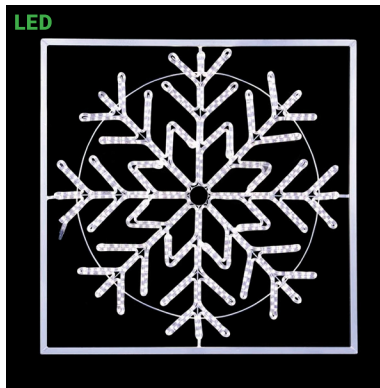

SILL-MOSL513 | LED SNOWFLAKE
COOL WHITE STEADY BURN MOTIF
48 IN W X 48 IN H
$189.99