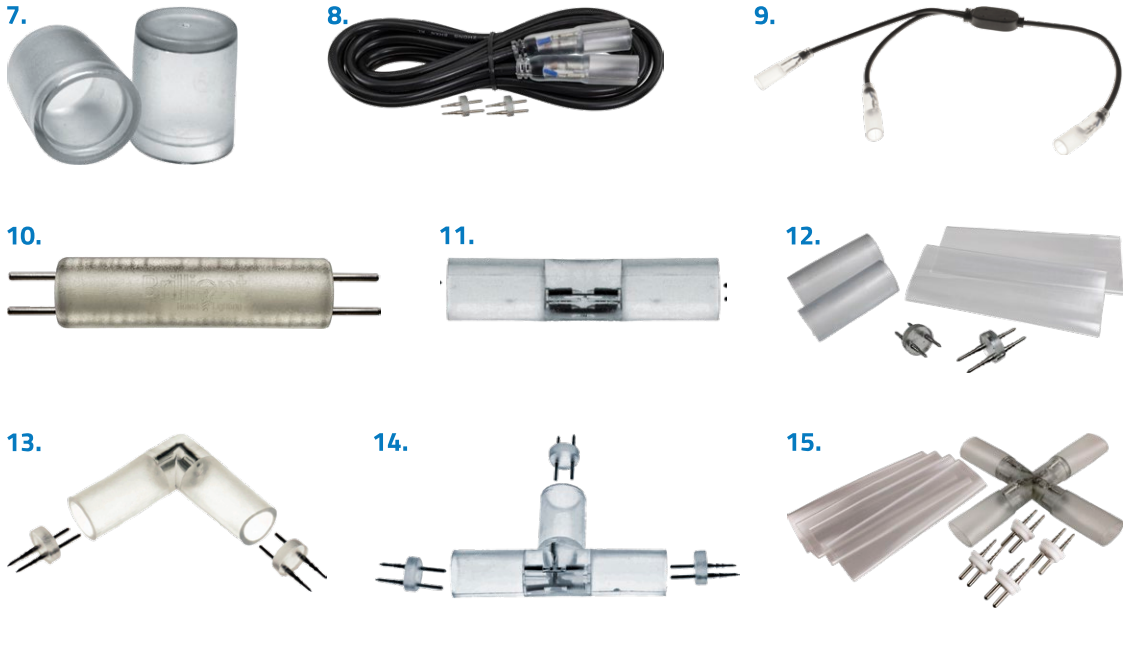

END CAPS & CONNECTORS

7. **RL120A-END5** | 1/2 INCH ROPE LIGHT END CAP - 5 PACK
  $24.99
8. **RL120A-FFEXT** | ROPE LIGHT FEMALE EXTENSION WHITE OR BLACK, 6 IN., 2/5/10 FT.
  $2.99 - $9.99
9. **RL120A-Y** | ROPE LIGHT Y CONNECTOR WHITE OR BLACK, 2 FOOT.
  $6.99
10. **RL120A-MM** | 1/2 INCH ROPE LIGHT MALE TO MALE CONNECTOR
  $3.99
11. **URL12-INSPL** | 1/2 INCH ROPE LIGHT STANDARD SPLICE KIT - 2 PACK
  $4.99
12. **URL12-SPLKIT** | 1/2 INCH ROPE LIGHT INVISIBLE SPLICE KIT - 2 PACK
  $4.99
13. **URL12-L** | 1/2 INCH ROPE LIGHT L CONNECTOR
  $2.99
14. **URL12-T** | 1/2 INCH ROPE LIGHT T CONNECTOR
  $4.99
15. **URL12-X** | 1/2 INCH ROPE LIGHT X CONNECTOR
  $6.99