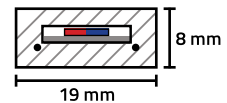

Visit our website or call 406-586-5970
for custom cut lengths

Strip Lighting

120V RED BLUE PLANT GROWTH LED STRIP LIGHTS

Brilliant™
Brand Lighting

Emits Light in 1 Direction

STRP12028-45RB5 | 148 FOOT SPOOL
DIRECTIONAL LIGHT OUTPUT
$599.99

120V RB5 STRIP LIGHT SPECS

50,000 HOUR LIFETIME
CUT EVERY 19.5 INCHES
0.12 INCH LED SPACING
183 LUMENS PER FOOT
330 FOOT MAX RUN LENGTH
UV PROTECTED

STRP12050-45RB | 148 FOOT SPOOL
DIRECTIONAL LIGHT OUTPUT
$329.99

120V 5050 RB STRIP LIGHT SPECS

50,000 HOUR LIFETIME
CUT EVERY 19.5 INCHES
0.44 INCH LED SPACING
48 LUMENS PER FOOT
330 FOOT MAX RUN LENGTH
UV PROTECTED

120V RB5 STRIP LIGHT ACCESSORIES - 5050 RB Accessories available on pg. 40

1. **STRP12028A-PB6** | 6 FOOT 120V RB5 STRIP LIGHT POWER CORD KIT
  $8.99
2. **STRP12028A-CON5** | RB5 STRIP LIGHT POWER CONNECTORS - 5 PACK
  $1.99
3. **STRP12028A-FFB** | RB5 STRIP LIGHT FEMALE EXTENSION - 6 IN., 2 OR 5 FOOT
  $3.99 - $6.99
4. **STRP12028A-END5** | RB5 STRIP LIGHT END CAPS - 5 PACK
  $1.99
5. **STRP12028A-CLIP** | RB5 STRIP LIGHT MOUNTING CLIPS - 50 PACK
  $7.99
6. **STRP12028A-TRK** | 39 INCH RB5 STRIP LIGHT MOUNTING TRACK
  $2.49

If you are looking for LED grow lights Brilliant Brand red and blue LED lights are manufactured with specific spectra to achieve peak absorption ranges and to set wavelengths at optimal values to maximize plant growth efficiency.

With LED grow lights you will have huge cost savings on energy consumption as they use 60% less energy to produce similar or higher light output. LED grow lights also eliminate the need for a light cooling system as LEDs reduce heat and stay cool to the touch. Since Brilliant Brand grow lights have the capability to remain relatively cool, they can last for over 50,000 hours.