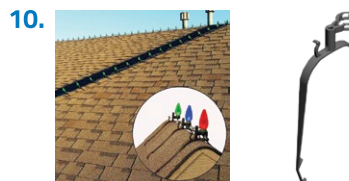

3. MULTI-APCLIP | ALL PURPOSE HOLIDAY SHINGLE/GUTTER LIGHT CLIPS - 100 PACK
$9.99

4. ML-GCLIP | C7 or C9 GUTTER LIGHT CLIPS - 100 PACK
$14.99

5. ML-TABS | C7 or C9 SHINGLE TABS - 100 PACK
$14.99

6. MULTI-APCLIP | C7 or C9 SHINGLE CLIPS - 100 PACK
$14.99

7. ML-UCLIP | UNIVERSAL HOLIDAY LIGHT SHINGLE/GUTTER LIGHT CLIPS - 25 PACK
$4.99

8. ML-GH | MINI LIGHT GUTTER LIGHT HOOKS - 100 PACK
$7.99

9. ML-SCUP(M/L) | SUCTION CUP WITH HOOK - MEDIUM OR LARGE - 3 PACK
$2.99-4.99

10. ML-RLCLIP | C7 or C9 ROOF TOP RIDGE MOUNTING CLIPS - 25 PACK
$15.99

11. ML-YS(8/15) | ABOVE GROUND LIGHT STAKES 8 OR 15 INCH - 25 PACK
$9.99-16.99

12. ML-GS4 | GROUND LEVEL LIGHT STAKES - 4.5 IN - 25 PACK
$14.99

13. ML-WIRE(1/2)-* | BULK WIRE 500 FT SPOOL - SPT1 or SPT2 - SPECIFY GREEN or WHITE WIRE
$99.99-119.99

14. ML-PLUG(1/2)M | MALE ZIP WIRE PLUGS - SPT1 or SPT2 - 12 PACK - SPECIFY GREEN or WHITE PLUGS
$12.99

14. ML-PLUG(1/2)F | FEMALE ZIP WIRE PLUGS - SPT1 or SPT2 - 12 PACK - SPECIFY GREEN or WHITE PLUGS
$12.99

15. ML-C7SKT(1/2)-* | C7 SOCKETS - SPT1 or SPT2 - 100 PACK - SPECIFY GREEN or WHITE SOCKETS
$15.99

15. ML-C9SKT(1/2)-* | C9 SOCKETS - SPT1 or SPT2 - 100 PACK - SPECIFY GREEN or WHITE SOCKETS
$17.99

16. CNTRLS-ODTX2 | 2 OUTLET RAIN-TIGHT PHOTOCELL TIMER
$19.99

17. CNTRLS-ODMT | 2 OUTLET 24 HOUR OUTDOOR MECHANICAL TIMER
$21.99

18. MISC-PWRSTK6 | OUTDOOR 6 OUTLET POWER STAKE WITH MULTI-SETTING TIMER
$29.99