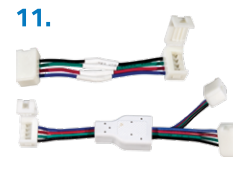

Strip Lighting

12V VARIABLE WHITE LED STRIP LIGHTS

Brilliant™
Brand Lighting

Emits Light in 1 Direction

VARIABLE WHITE - SMD 5050

STRP5050-22VW | 16.4 FOOT SPOOL - IP22
DIRECTIONAL LIGHT OUTPUT, INDOOR USE
$54.99

12V Variable White LED strip lights have the ability to vary from full warm white to full cool white, or blend both together for almost any color temperature in between!

The color temperature can be set from 2700K to 6000K and you can adjust the strip light's brightness with our Variable White Controller (sold separately).

12V VW LED STRIP LIGHT SPECS

- 50,000 HOUR LIFETIME
- CUT EVERY 2 INCHES
- 0.67 INCH LED SPACING
- UP TO 293 LUMENS PER FOOT
- 20 FOOT MAX RUN LENGTH
- UV PROTECTED

12V RGB / RGBW / VARIABLE WHITE STRIP LIGHT ACCESSORIES - Power supplies available on pg. 42

1. **STRP12A-VVWCN** | 12V RF VARIABLE WHITE STRIP LIGHT CONTROLLER
$24.99

2. **STRP1250A-MRGBCN** | 12V RGB STRIP LIGHT IR MINI INLINE CONTROLLER
$19.99

3. **STRP12A-RGBWCTL** | 12V RGBW STRIP LIGHT RF CONTROLLER
$29.99

4. **STRP1250A-CRGGBCN** | 12V RGB CHASING STRIP LIGHT RF CONTROLLER
$49.99

5. **STRP12A-MRGBAMP** | 12V RGB STRIP LIGHT MINI AMPLIFIER - IP22 OR IP65
$9.99

6. **STRP12A-RGBAMP** | 12V RGB STRIP LIGHT WATERPROOF AMPLIFIER
$44.99

7. **STRP1250A-RGBHCON** | 12V RGB STRIP LIGHT HIPPO POWER CONNECTOR - IP22 OR IP65
$1.99

8. **STRP1250A-RGBHSPL** | 12V RGB STRIP LIGHT HIPPO SPLICE CONNECTOR - IP22 OR IP65
$1.99

9. **STRP1250A-4W** | 12V RGB STRIP LIGHT BULK 4-WIRE, PRICE PER FOOT
$0.49

10. **STRP1250A-RGBYCON** | 12V RGB STRIP LIGHT Y CONNECTOR - 2 OR 3 WAY CONNECTION
$2.99 / $4.99

11. **STRP1250A-RGB5CM** | 12V RGB STRIP LIGHT MINI CONNECTORS - JUMPER OR Y
$1.99 / $2.49

12. **STRP1250A-RGBVCON** | 12V RGB STRIP LIGHT SOLDERLESS CONNECTORS - IP22 OR IP65
$3.49