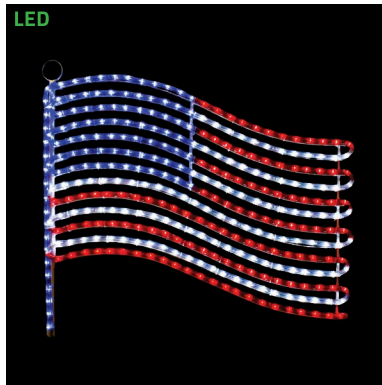

SILL-MOLFLAG | LED USA FLAG
RED, WHITE & BLUE STEADY BURN MOTIF
24 IN W X 24 IN H
$109.99