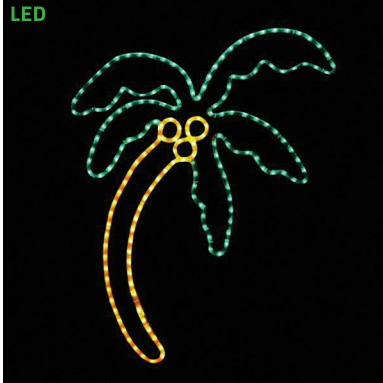

Seasonal Lighting

ROPE LIGHT MOTIFS

SILL-MOLPALM | LED SMALL PALM TREE
GREEN & YELLOW STEADY BURN MOTIF
19 IN W X 25 IN H
$79.99