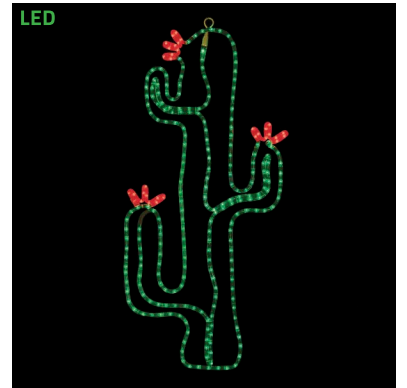

SILL-MOL715 | LED BLOOMING CACTUS
RED & GREEN STEADY BURN MOTIF
18 IN W X 36 IN H
$109.99