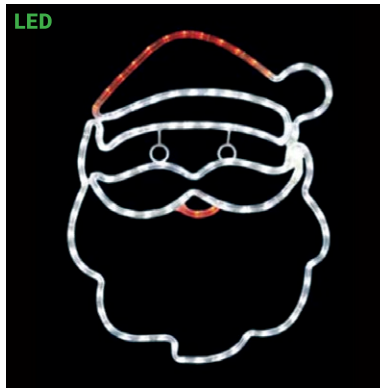

100MOLSANTA | LED SANTA
COOL WHITE STEADY BURN MOTIF
16 IN W X 20 IN H
$59.99