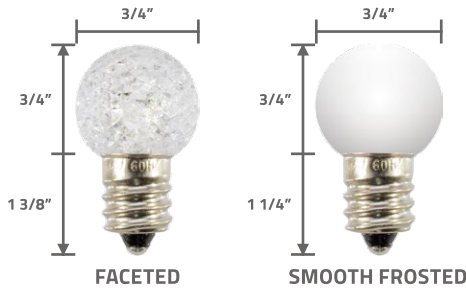

Christmas Lighting

LED G20 & G30 CHRISTMAS BULBS

Sockets, wire, and plugs available on pages 17 & 18.

G20 LED BULBS