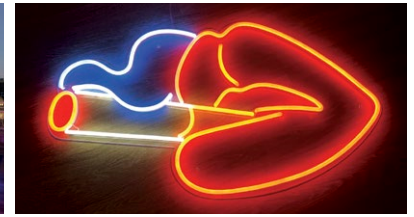

## 120V LED NEON STRIP LIGHTS

Visit our website or call 406-586-5970 for custom cut lengths

**Brilliant™**  
Brand Lighting

*Emits Light in 1 Direction*

**NSMD-45** | 148 FOOT SPOOL  
DIRECTIONAL LIGHT OUTPUT  
\$349.99