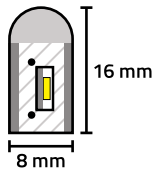

Emits Light in 1 Direction

NSMD-45 | 148 FOOT SPOOL
DIRECTIONAL LIGHT OUTPUT
$349.99

Colors: B-Blue, CW-Cool White,
G-Green, O-Orange, P-Pink,
R-Red, WW-Warm White, Y-Yellow

SMD NEON STRIP LIGHT SPECS

50,000 HOUR LIFETIME
CUT EVERY 19.5 INCHES
0.2 INCH LED SPACING
UP TO 61 LUMENS PER FOOT
330 FOOT MAX RUN LENGTH
UV PROTECTED

Enhance your retail store, casino, night club, or business with the latest in LED linear lighting - LED Neon strip lights! Incorporating new and advanced LED technologies into the perfect flexible linear lighting solution, 120V Neon strip light's small size and high degree of flexibility along with its near indestructible design allows you to use it in the most demanding of locations. SMD LED Neon strip lights emulate traditional glass neon but at a fraction of the cost by saving you 80% of the energy costs, and LED lighting technology allows these lights to stay cool to the touch and to last 50,000 hours or more.

NEON STRIP LIGHT ACCESSORIES

1. NSMDA-PW6 | NEON STRIP LIGHT POWER CORD - 5 OR 6 FOOT $8.99
2. NSMDA-CONS | NEON STRIP LIGHT POWER CONNECTOR - 5 PACK $1.99
3. NSMDA-DIM | NEON STRIP LIGHT MULTI FUNCTION CONTROLLER $59.99
4. NSMDA-L | NEON STRIP LIGHT L CONNECTOR $3.99
5. NSMDA-T | NEON STRIP LIGHT T CONNECTOR $2.99
6. NSMDA-SPL | NEON STRIP LIGHT SPLICE CONNECTOR $1.99
7. NSMDA-TRK | 24 INCH PLASTIC NEON STRIP LIGHT MOUNTING TRACK - 10 PACK $19.99
8. NSMDA-ALTRK | 39 INCH ALUMINUM NEON STRIP LIGHT MOUNTING TRACK $3.99
9. NSMDA-CLIP | NEON STRIP LIGHT MOUNTING CLIPS - 5 PACK $3.99
10. NSMDA-FFW | NEON STRIP LIGHT FEMALE EXTENSION - 6 IN., 2 OR 5 FOOT $2.99 - $6.99
11. NSMDA-YW | NEON STRIP LIGHT Y CONNECTOR - 2 FOOT $5.99
12. NSMDA-END5 | NEON STRIP LIGHT END CAPS - 5 PACK $1.99