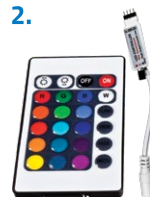

Strip Lighting

12V VARIABLE WHITE LED STRIP LIGHTS

Brilliant™
Brand Lighting

Emits Light in 1 Direction

VARIABLE WHITE - SMD 5050

STRP5050-22VW | 16.4 FOOT SPOOL - IP22
DIRECTIONAL LIGHT OUTPUT, INDOOR USE
$54.99

12V Variable White LED strip lights have the ability to vary from full warm white to full cool white, or blend both together for almost any color temperature in between!

The color temperature can be set from 2700K to 6000K and you can adjust the strip light's brightness with our Variable White Controller (sold separately).

12V VW LED STRIP LIGHT SPECS

- 50,000 HOUR LIFETIME
- CUT EVERY 2 INCHES
- 0.67 INCH LED SPACING
- UP TO 293 LUMENS PER FOOT
- 20 FOOT MAX RUN LENGTH
- UV PROTECTED

12V RGB / RGBW / VARIABLE WHITE STRIP LIGHT ACCESSORIES - Power supplies available on pg. 42

1. **STRP12A-VVWCN** | 12V RF VARIABLE WHITE STRIP LIGHT CONTROLLER
$24.99

2. **STRP1250A-MRGBCN** | 12V RGB STRIP LIGHT IR MINI INLINE CONTROLLER
$19.99

3. **STRP12A-RGBWCTL** | 12V RGBW STRIP LIGHT RF CONTROLLER
$29.99

4. **STRP1250A-CRGGBCN** | 12V RGB CHASING STRIP LIGHT RF CONTROLLER
$49.99

5. **STRP12A-MRGBAMP** | 12V RGB STRIP LIGHT MINI AMPLIFIER - IP22 OR IP65
$9.99

6. **STRP12A-RGBAMP** | 12V RGB STRIP LIGHT WATERPROOF AMPLIFIER
$44.99

7. **STRP1250A-RGBHCON** | 12V RGB STRIP LIGHT HIPPO POWER CONNECTOR - IP22 OR IP65
$1.99

8. **STRP1250A-RGBHSPL** | 12V RGB STRIP LIGHT HIPPO SPLICE CONNECTOR - IP22 OR IP65
$1.99

9. **STRP1250A-4W** | 12V RGB STRIP LIGHT BULK 4-WIRE, PRICE PER FOOT
$0.49

10. **STRP1250A-RGBYCON** | 12V RGB STRIP LIGHT Y CONNECTOR - 2 OR 3 WAY CONNECTION
$2.99 / $4.99

11. **STRP1250A-RGB5CM** | 12V RGB STRIP LIGHT MINI CONNECTORS - JUMPER OR Y
$1.99 / $2.49

12. **STRP1250A-RGBVCON** | 12V RGB STRIP LIGHT SOLDERLESS CONNECTORS - IP22 OR IP65
$3.49