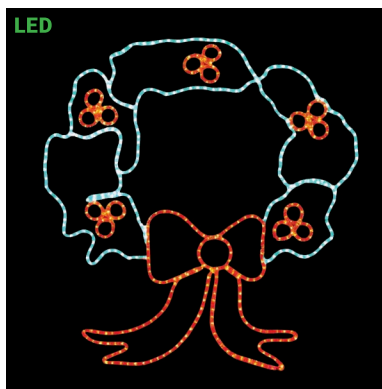

**SILL-MOLRBOW** | LED RED BOW  
STEADY BURN ROPE LIGHT MOTIF  
11 IN W X 13 IN H  
\$32.99

**100MOLBELLS** | SMALL LED DOUBLE BELL  
MULTI COLORED STEADY BURN MOTIF  
20 IN W X 17 IN H  
\$69.99

**SILL-BL150143** | LARGE LED DOUBLE BELL  
MULTI COLORED STEADY BURN MOTIF  
59 IN W X 57 IN H  
\$199.99