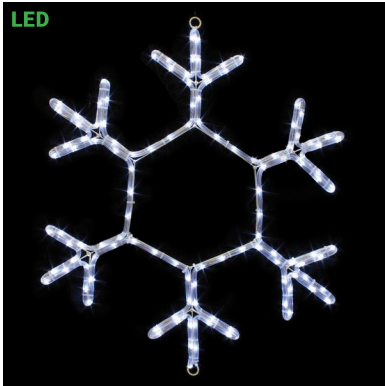

- For Indoor or Outdoor Use - 120V
- All Weather Painted Metal Frames
- Premium UV Resistant Rope Lights

Christmas Lighting

SNOWFLAKE MOTIFS

SILL-MOSL708 | LED SNOWFLAKE
COOL WHITE STEADY BURN MOTIF
24 IN W X 24 IN H
$59.99