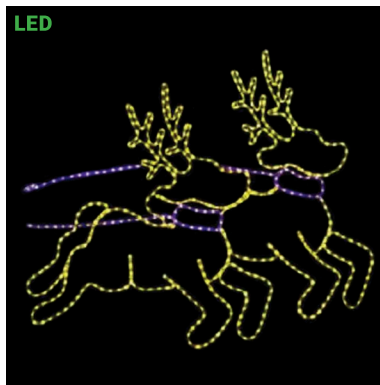

SILL-MOL9172 | REINDEER TEAM LED MOTIF ADD TO SANTA WITH SLEIGH (SILL-MOL917)
48 IN W X 48 IN H
$289.99