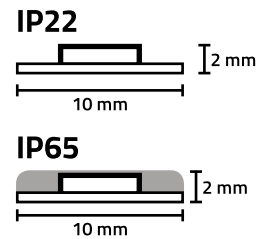

Strip Lighting

12V RGB COLOR CHANGE & CHASING LED STRIP LIGHTS

Requires 12V DC Power to operate
12V DC Power supplies available on pg. 42
RGB Strip Accessories available on pg. 46

Brilliant™
Brand Lighting

Emits Light in 1 Direction

RGB LED TRI-CHIP - SMD 5050
STRP5050-22RGB | 16.4 FOOT SPOOL - IP22
DIRECTIONAL LIGHT OUTPUT, INDOOR USE
$59.99
STRP5050-65RGB | 16.4 FOOT SPOOL - IP65
DIRECTIONAL LIGHT OUTPUT, OUTDOOR USE
$69.99

12V RGB LED STRIP LIGHT SPECS
50,000 HOUR LIFETIME
CUT EVERY 2 INCHES
0.67 INCH LED SPACING
UP TO 303 LUMENS PER FOOT
20 FOOT MAX RUN LENGTH
UV PROTECTED

*Features Tri-Chip LED
Color Changing Technology*

Brilliant™
Brand Lighting

Emits Light in 1 Direction

RGBW LED TRI-CHIP+WHITE
STRP5050-22RGBW | 16.4 FOOT SPOOL - IP22
DIRECTIONAL LIGHT OUTPUT, INDOOR USE
$69.99
STRP5050-65RGBW | 16.4 FOOT SPOOL - IP65
DIRECTIONAL LIGHT OUTPUT, OUTDOOR USE
$79.99

12V RGB LED STRIP LIGHT SPECS
50,000 HOUR LIFETIME
CUT EVERY 2 INCHES
0.67 INCH LED SPACING
UP TO 203 LUMENS PER FOOT
20 FOOT MAX RUN LENGTH
UV PROTECTED

*Features RGB+W LED
Color Changing Technology*

Brilliant™
Brand Lighting

Emits Light in 1 Direction

RGB LED TRI-CHIP - SMD 5050
STRP1250-CRRGB | 16.4 FOOT SPOOL - IP67
DIRECTIONAL LIGHT OUTPUT, OUTDOOR USE
$89.99

12V RGB CHASING LED STRIP LIGHT SPECS
50,000 HOUR LIFETIME
CUT EVERY 4 INCHES
1.3 INCH LED SPACING
UP TO 274 LUMENS PER FOOT
32.8 FOOT MAX RUN LENGTH
UV PROTECTED

Multiple Chasing Effects