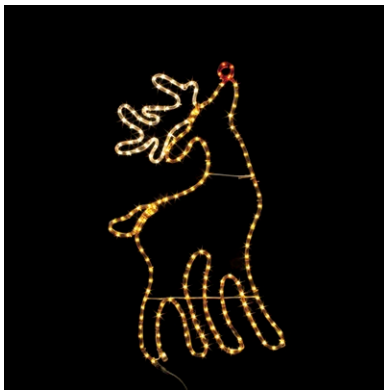

SILL-MODEER | RED NOSED REINDEER
STEADY BURN INCANDESCENT MOTIF
18 IN W X 36 IN H
$49.99