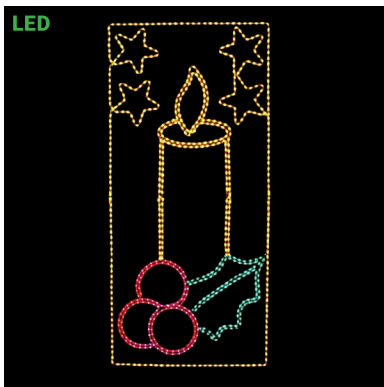

SILL-MOL064 | LED CANDLE WITH STARS
MULTI COLORED STEADY BURN MOTIF
36 IN W X 72 IN H
$199.99