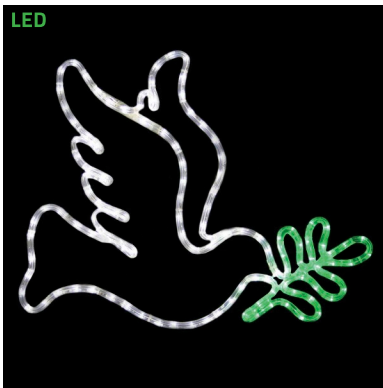

SILL-MOLDOVE1 | LED SMALL DOVE
GREEN & WHITE STEADY BURN MOTIF
21 IN W X 17 IN H
$69.99