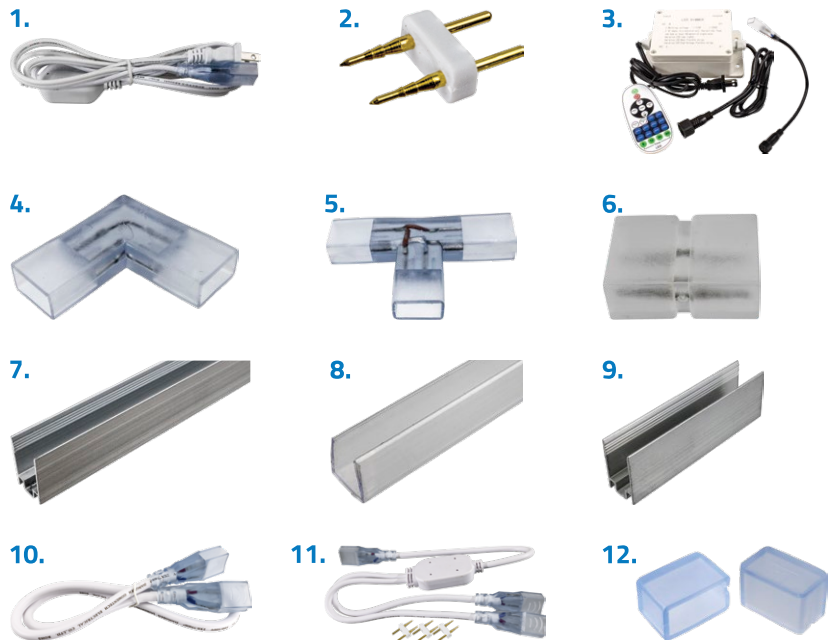

### NEON STRIP LIGHT ACCESSORIES

1. NSMDA-PW6 | NEON STRIP LIGHT POWER CORD - 5 OR 6 FOOT \$8.99
2. NSMDA-CONS | NEON STRIP LIGHT POWER CONNECTOR - 5 PACK \$1.99
3. NSMDA-DIM | NEON STRIP LIGHT MULTI FUNCTION CONTROLLER \$59.99
4. NSMDA-L | NEON STRIP LIGHT L CONNECTOR \$3.99
5. NSMDA-T | NEON STRIP LIGHT T CONNECTOR \$2.99
6. NSMDA-SPL | NEON STRIP LIGHT SPLICE CONNECTOR \$1.99
7. NSMDA-TRK | 24 INCH PLASTIC NEON STRIP LIGHT MOUNTING TRACK - 10 PACK \$19.99
8. NSMDA-ALTRK | 39 INCH ALUMINUM NEON STRIP LIGHT MOUNTING TRACK \$3.99
9. NSMDA-CLIP | NEON STRIP LIGHT MOUNTING CLIPS - 5 PACK \$3.99
10. NSMDA-FFW | NEON STRIP LIGHT FEMALE EXTENSION - 6 IN., 2 OR 5 FOOT \$2.99 - \$6.99
11. NSMDA-YW | NEON STRIP LIGHT Y CONNECTOR - 2 FOOT \$5.99
12. NSMDA-END5 | NEON STRIP LIGHT END CAPS - 5 PACK \$1.99