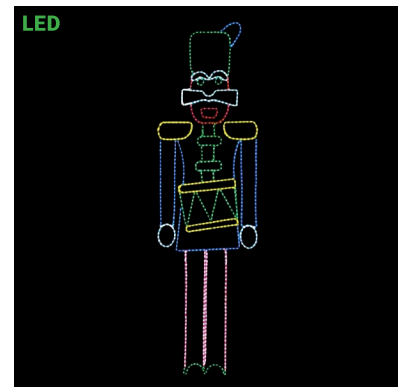

SILL-MOL712 | LED NUTCRACKER
MULTI COLORED STEADY BURN MOTIF
36 IN W X 108 IN H
$429.99