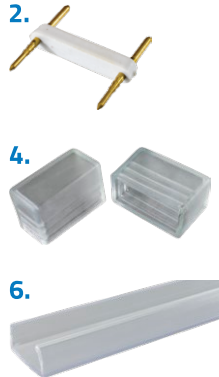

If you are looking for LED grow lights Brilliant Brand red and blue LED lights are manufactured with specific spectra to achieve peak absorption ranges and to set wavelengths at optimal values to maximize plant growth efficiency.

With LED grow lights you will have huge cost savings on energy consumption as they use 60% less energy to produce similar or higher light output. LED grow lights also eliminate the need for a light cooling system as LEDs reduce heat and stay cool to the touch. Since Brilliant Brand grow lights have the capability to remain relatively cool, they can last for over 50,000 hours.