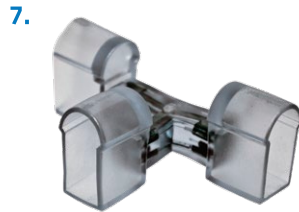

Rope Lighting

NEON ROPE LIGHT ACCESSORIES

Weatherproofing kit and sealant required for all outdoor connections (#'s 15 & 16)

NEON ROPE LIGHT ACCESSORIES

1. **SNRL-PW6** | 2-WIRE 120V NEON ROPE LIGHT POWER CORD KIT - 5 FOOT
  $8.99
2. **SNRL-2DIM** | OUTDOOR RF MULTI-FUNCTION NEON ROPE LIGHT CONTROLLER
  $59.99
3. **SNRL-2CONS** | 2-WIRE NEON ROPE LIGHT POWER CONNECTOR - 5 PACK
  $1.99
4. **SNRL-ENDS** | NEON ROPE LIGHT END CAP - 5 PACK
  $1.99
5. **SNRL-FFW(S/M/L)** | 2-WIRE NEON ROPE LIGHT FEMALE EXTENSION - MINI, 6 IN., 2/5 FT.
  $2.99 - $6.99
6. **SNRL-YW** | 2-WIRE NEON ROPE LIGHT Y CONNECTOR - 2 FOOT
  $5.99
7. **SNRL-2TCON** | 2-WIRE NEON ROPE LIGHT T CONNECTOR
  $3.99
8. **SNRL-2ICON** | 2-WIRE NEON ROPE LIGHT INLINE SPLICE CONNECTOR
  $2.99
9. **SNRL-24TRK** | 24 INCH NEON ROPE LIGHT PLASTIC MOUNTING TRACK - 10 PACK
  $29.99
10. **SNRL-ALTRK5** | 2 INCH NEON ROPE LIGHT ALUMINUM MOUNTING CLIPS - 5 PACK
  $3.99
11. **SNRL-4CONS** | RGB NEON ROPE LIGHT POWER CONNECTOR - 5 PACK
  $1.99
12. **SNRL-4ICON** | RGB NEON ROPE LIGHT INLINE SPLICE CONNECTOR
  $3.19
13. **SNRL-RGBFFW** | RGB NEON ROPE LIGHT FEMALE EXTENSION - 6 IN., 2/5 FT.
  $2.99 - $6.99
14. **SNRL-RGBYW** | RGB NEON ROPE LIGHT Y CONNECTOR - 2 FOOT
  $5.99
15. **MISC-ODL** | OUTDOOR ADHESIVE HEAT MELT TAPE WEATHERPROOFING KIT - 2 PACK
  $2.99
16. **MISC-GLUE** | PREMIUM SILICONE SEALANT - 1 OZ TUBE
  $2.49