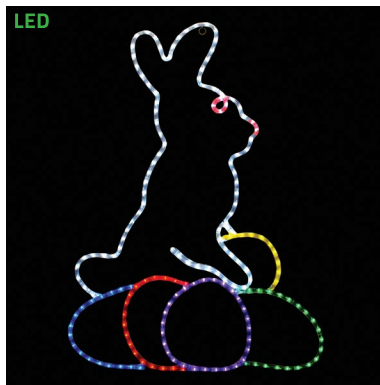

SILL-MOLBUNNY | LED EASTER BUNNY
MULTI COLORED STEADY BURN MOTIF
25 IN W X 36 IN H
$99.99