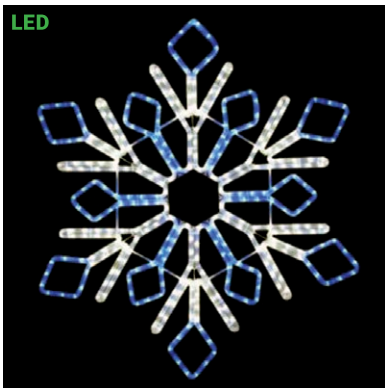

## SNOWFLAKE MOTIFS

**SILL-MOSL36** | LED SNOWFLAKE  
COOL & WARM WHITE MOTIF  
36 IN W X 36 IN H  
\$149.99

**SILL-MOSL38** | LED SNOWFLAKE  
COOL & WARM WHITE MOTIF  
32 IN W X 32 IN H  
\$149.99

**SILL-MOSL39** | LED SNOWFLAKE  
BLUE & COOL WHITE MOTIF  
28 IN W X 32 IN H  
\$149.99