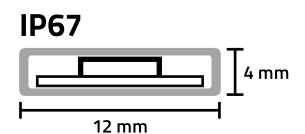

Strip Lighting

12V RGB COLOR CHANGE & CHASING LED STRIP LIGHTS

Requires 12V DC Power to operate
12V DC Power supplies available on pg. 42
RGB Strip Accessories available on pg. 46

Brilliant™
Brand Lighting

Emits Light in 1 Direction

RGB LED TRI-CHIP - SMD 5050
STRP5050-22RGB | 16.4 FOOT SPOOL - IP22
DIRECTIONAL LIGHT OUTPUT, INDOOR USE
$59.99
STRP5050-65RGB | 16.4 FOOT SPOOL - IP65
DIRECTIONAL LIGHT OUTPUT, OUTDOOR USE
$69.99

12V RGB LED STRIP LIGHT SPECS
50,000 HOUR LIFETIME
CUT EVERY 2 INCHES
0.67 INCH LED SPACING
UP TO 303 LUMENS PER FOOT
20 FOOT MAX RUN LENGTH
UV PROTECTED

*Features Tri-Chip LED
Color Changing Technology*

Brilliant™
Brand Lighting

Emits Light in 1 Direction

RGBW LED TRI-CHIP+WHITE
STRP5050-22RGBW | 16.4 FOOT SPOOL - IP22
DIRECTIONAL LIGHT OUTPUT, INDOOR USE
$69.99
STRP5050-65RGBW | 16.4 FOOT SPOOL - IP65
DIRECTIONAL LIGHT OUTPUT, OUTDOOR USE
$79.99

12V RGB LED STRIP LIGHT SPECS
50,000 HOUR LIFETIME
CUT EVERY 2 INCHES
0.67 INCH LED SPACING
UP TO 203 LUMENS PER FOOT
20 FOOT MAX RUN LENGTH
UV PROTECTED

*Features RGB+W LED
Color Changing Technology*

Brilliant™
Brand Lighting

Emits Light in 1 Direction

RGB LED TRI-CHIP - SMD 5050
STRP1250-CRRGB | 16.4 FOOT SPOOL - IP67
DIRECTIONAL LIGHT OUTPUT, OUTDOOR USE
$89.99

12V RGB CHASING LED STRIP LIGHT SPECS
50,000 HOUR LIFETIME
CUT EVERY 4 INCHES
1.3 INCH LED SPACING
UP TO 274 LUMENS PER FOOT
32.8 FOOT MAX RUN LENGTH
UV PROTECTED

Multiple Chasing Effects