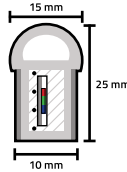

Rope Lighting

SMD RGB LED NEON ROPE LIGHTS

Visit our website or call 406-586-5970 for custom cut lengths

Brilliant™
Brand Lighting

SNRL-45RGB | 148 FOOT SPOOL
DIRECTIONAL LIGHT OUTPUT
$599.99

Emits Light in 1 Direction

Features Tri-Chip LED
Color Changing Technology

120V RGB NEON ROPE LIGHT SPECS

50,000 HOUR LIFETIME
CUT EVERY 19.5 INCHES
0.33 INCH LED SPACING
UP TO 37 LUMENS PER FOOT
296 FOOT MAX RUN LENGTH
UV PROTECTED
STATIC COLOR CHANGE

RGB LED Neon Rope Lights utilize color changing SMD chips to create an amazing array of colors ideal for vibrant and dynamic interior or exterior lighting.

Enjoy the ease and convenience of remotely choosing from pre-set or custom steady burn colors or effect program settings such as color changing fade, color chasing, and more.

Cutttable, bendable, and available with 24V or 120V options, RGB Neon Rope Lights are extremely versatile and easy to adapt to any project.

With a working life of up to 50,000 hours or more and a two-year limited warranty, you can count on RGB Neon Rope Lights to have a long maintenance free lifespan.

Brilliant™
Brand Lighting

SNRL24-10RGB | 33 FOOT SPOOL
DIRECTIONAL LIGHT OUTPUT
$129.99

Emits Light in 1 Direction

Features Tri-Chip LED
Color Changing Technology

24V RGB DREAMCOLOR CHASING NEON ROPE LIGHT SPECS

50,000 HOUR LIFETIME
CUT EVERY 19.5 INCHES
0.33 INCH LED SPACING
UP TO 37 LUMENS PER FOOT
33 FOOT MAX RUN LENGTH
UV PROTECTED
DYNAMIC COLOR CHANGE WITH CHASING

120V RGB NEON ROPE LIGHT CONTROLLER

1. **SNRL-WPRGBC** | 120V RF RGB NEON ROPE LIGHT COLOR AND EFFECT CONTROLLER
$59.99

24V RGB NEON ROPE LIGHT CONTROLLER

2. **SNRL24-RGBLEDX** | 24V RF RGB NEON ROPE LIGHT COLOR AND EFFECT CONTROLLER
$69.99

24V RGB NEON ROPE LIGHT POWER SUPPLIES