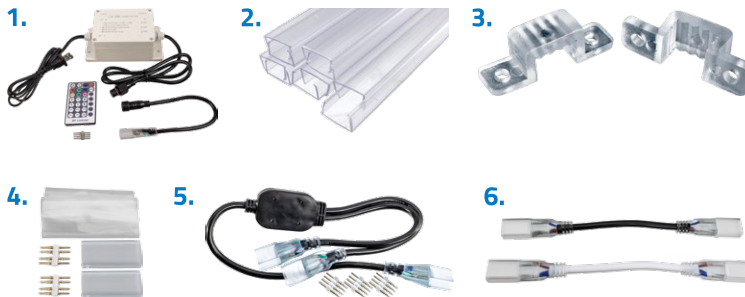

120V RGB STRIP LIGHT ACCESSORIES

1. **STRP12050A-WPRGBC** | 120V RF RGB STRIP LIGHT COLOR AND EFFECT CONTROLLER
  $59.99
2. **STRP12050A-24RGBTRK** | 24 INCH RGB STRIP LIGHT MOUNTING TRACK - 10 PACK
  $19.99
3. **STRP12050A-RGBCLIP** | RGB STRIP LIGHT MOUNTING CLIPS - 50 PACK
  $6.99
4. **STRP12050A-RGBINSPL** | RGB STRIP LIGHT INVISIBLE SPLICE CONNECTOR - 2 PACK
  $1.99
5. **STRP12050A-RGBY** | 2 FOOT RGB STRIP LIGHT Y EXTENSION - WHITE OR BLACK
  $9.99
6. **STRP12050A-RGBFF** | RGB STRIP LIGHT FEMALE EXTENSION - 6 IN., 2/5 FOOT, WHITE OR BLACK
  $3.99 - $6.99