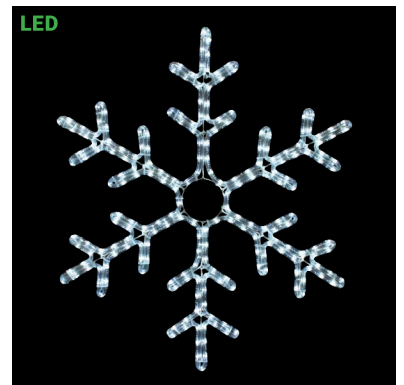

SILL-MOSL707 | LED SNOWFLAKE
COOL WHITE STEADY BURN MOTIF
24 IN W X 24 IN H
$79.99