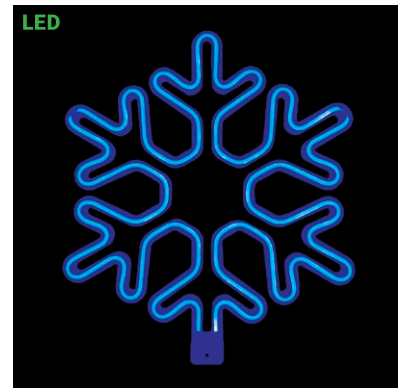

SILL-MONBSNOW | LED NEON SNOWFLAKE
SMD LED NEON ROPE LIGHT MOTIF
15.75 IN W X 15.75 IN H
$26.99