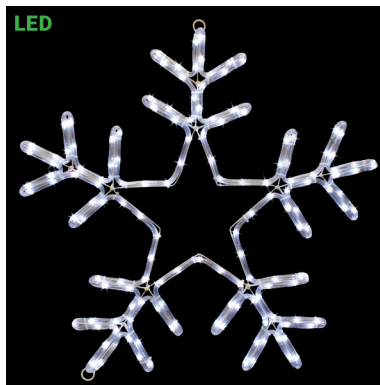

SILL-MOSL706 | LED SNOWFLAKE
COOL WHITE STEADY BURN MOTIF
24 IN W X 24 IN H
$64.99