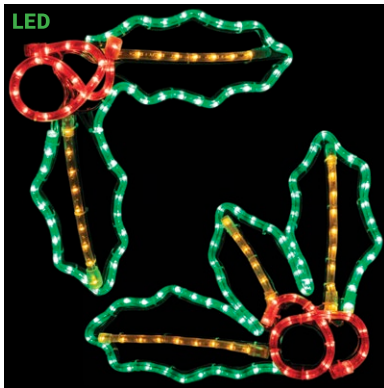

Christmas Lighting

ROPE LIGHT MOTIFS

- For Indoor or Outdoor Use - 120V
- All Weather Painted Metal Frames
- Premium UV Resistant Rope Lights

100MOLHOLLY(2/3) | LED HOLLY MOTIF
2 OR 3 LEAF WITH GREEN & RED BERRIES
11 IN W X 13 IN H / 14 IN W X 14 IN H
$39.99 - 2 Leaf
$42.99 - 3 Leaf