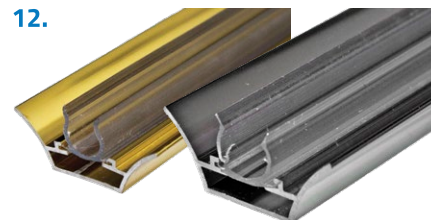

MOUNTING ACCESSORIES

7. **URL12-CCLIP** | 1/2 INCH ROPE LIGHT C-STYLE MOUNTING CLIPS - 50 PACK
  $6.99
8. **URL12-PCLIP** | 1/2 INCH ROPE LIGHT P-STYLE MOUNTING CLIPS - 50 PACK
  $6.99
9. **RLL120A-CLIP** | INTERLOCKING SWIVEL ROPE LIGHT CLIPS - 100 PACK
  $16.99
10. **106SB-CRCL** | 1/2 INCH ROPE LIGHT CROCODILE MOUNTING CLIPS - 50 PACK
  $9.99
11. **URL12-24TRK** | 24 INCH ROPE LIGHT PLASTIC MOUNTING TRACK - 10 PACK
  $19.99
12. **10612-REF** | 6 FOOT ROPE LIGHT ALUMINUM CHANNEL - SILVER OR GOLD
  $19.99
13. **ML-YS** | 1/2 INCH ROPE LIGHT ABOVE GROUND STAKES - 8 OR 15 INCH - 25 PACK
  $9.99
14. **MISC-MAGTAPE** | 16.4 FOOT MAGNETIC MOUNTING TAPE ROLL
  $12.99
15. **MISC-TAPE** | 10 FOOT 3M DOUBLE SIDED INDUSTRIAL STRENGTH MOUNTING TAPE
  $9.99
16. **MISC-BOT** | 1/2 INCH ROPE LIGHT BLACKOUT TUBING - PRICE PER FOOT
  $0.99