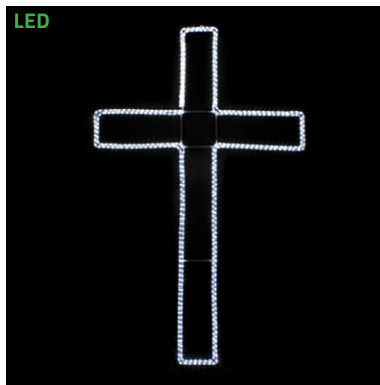

SILL-MOLROSS6 | LED 6 FT CROSS
COOL WHITE STEADY BURN MOTIF
45 IN W X 72 IN H
$139.99