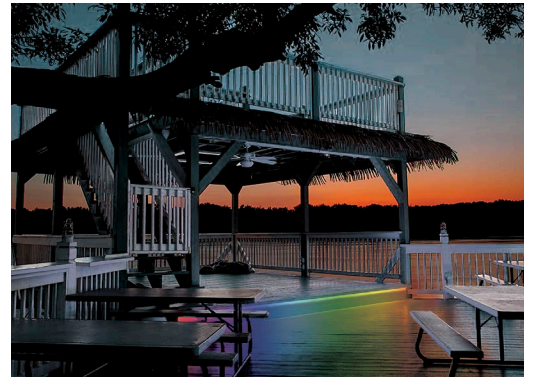

Rope Lighting

SMD RGB LED NEON ROPE LIGHTS

Visit our website or call 406-586-5970 for custom cut lengths