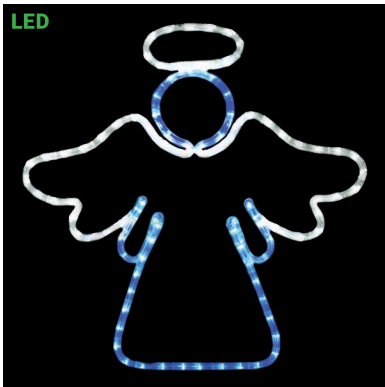

SILL-MOLANGEL1 | LED ANGEL COOL WHITE & BLUE MOTIF
20 IN W X 20 IN H
$49.99