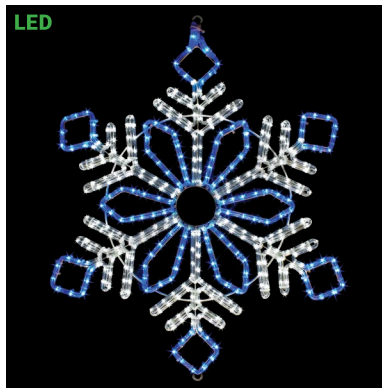

SILL-MOSL48 | LED SNOWFLAKE
BLUE & COOL WHITE MOTIF
28 IN W X 32 IN H
$119.99