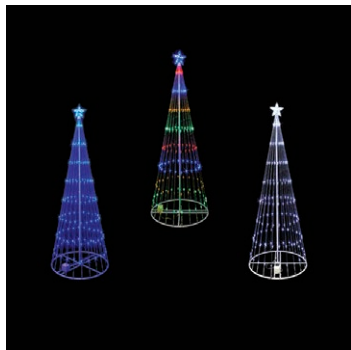

SILL-SMT4 | LED SHOWMOTION TREE
152 SUPER BRIGHT LEDS
4 FT TALL X 24 IN W AT BASE
$159.99

Colors: B-Blue, CW-Cool White, M-Multi