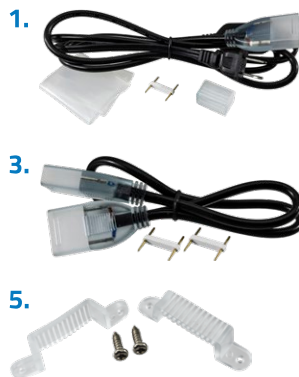

### 120V RB5 STRIP LIGHT ACCESSORIES - 5050 RB Accessories available on pg. 40

1. **STRP12028A-PB6** | 6 FOOT 120V RB5 STRIP LIGHT POWER CORD KIT  
\$8.99
2. **STRP12028A-CON5** | RB5 STRIP LIGHT POWER CONNECTORS - 5 PACK  
\$1.99
3. **STRP12028A-FFB** | RB5 STRIP LIGHT FEMALE EXTENSION - 6 IN., 2 OR 5 FOOT  
\$3.99 - \$6.99
4. **STRP12028A-END5** | RB5 STRIP LIGHT END CAPS - 5 PACK  
\$1.99
5. **STRP12028A-CLIP** | RB5 STRIP LIGHT MOUNTING CLIPS - 50 PACK  
\$7.99
6. **STRP12028A-TRK** | 39 INCH RB5 STRIP LIGHT MOUNTING TRACK  
\$2.49