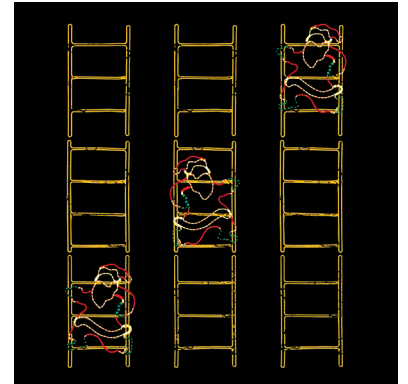

**SILL-MOL800** | SANTA'S TRUCK ANIMATED LED MOTIF. CONTROL SPEED OF WHEELS WITH INCLUDED CONTROLLER. 96 IN W X 48 IN H.  
\$409.99

**SILL-MO1503** | SANTA CLIMBING LADDER ANIMATED MOTIF. CONTROL SPEED OF CLIMBING WITH INCLUDED CONTROLLER. 24 IN W X 108 IN H (3 FRAMES).  
\$399.99