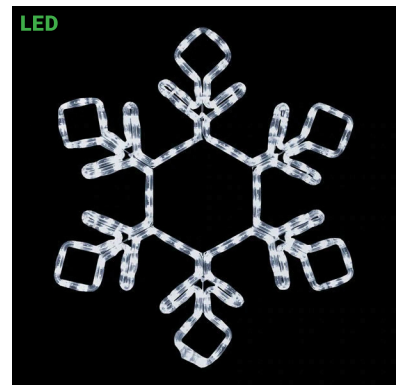

SILL-MOSL908 | LED SNOWFLAKE
STEADY BURN OR TWINKLE MOTIF
18 IN W X 18 IN H
$54.99 - Steady Burn
$64.99 - Twinkle