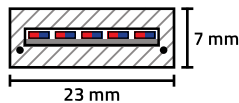

Visit our website or call 406-586-5970
for custom cut lengths

Strip Lighting

120V RED BLUE PLANT GROWTH LED STRIP LIGHTS

Brilliant™
Brand Lighting

Emits Light in 1 Direction

STRP12028-45RB5 | 148 FOOT SPOOL
DIRECTIONAL LIGHT OUTPUT
$599.99

120V RB5 STRIP LIGHT SPECS

50,000 HOUR LIFETIME
CUT EVERY 19.5 INCHES
0.12 INCH LED SPACING
183 LUMENS PER FOOT
330 FOOT MAX RUN LENGTH
UV PROTECTED

STRP12050-45RB | 148 FOOT SPOOL
DIRECTIONAL LIGHT OUTPUT
$329.99

120V 5050 RB STRIP LIGHT SPECS

50,000 HOUR LIFETIME
CUT EVERY 19.5 INCHES
0.44 INCH LED SPACING
48 LUMENS PER FOOT
330 FOOT MAX RUN LENGTH
UV PROTECTED

120V RB5 STRIP LIGHT ACCESSORIES - 5050 RB Accessories available on pg. 40

1. **STRP12028A-PB6** | 6 FOOT 120V RB5 STRIP LIGHT POWER CORD KIT
  $8.99
2. **STRP12028A-CON5** | RB5 STRIP LIGHT POWER CONNECTORS - 5 PACK
  $1.99
3. **STRP12028A-FFB** | RB5 STRIP LIGHT FEMALE EXTENSION - 6 IN., 2 OR 5 FOOT
  $3.99 - $6.99
4. **STRP12028A-END5** | RB5 STRIP LIGHT END CAPS - 5 PACK
  $1.99
5. **STRP12028A-CLIP** | RB5 STRIP LIGHT MOUNTING CLIPS - 50 PACK
  $7.99
6. **STRP12028A-TRK** | 39 INCH RB5 STRIP LIGHT MOUNTING TRACK
  $2.49

If you are looking for LED grow lights Brilliant Brand red and blue LED lights are manufactured with specific spectra to achieve peak absorption ranges and to set wavelengths at optimal values to maximize plant growth efficiency.

With LED grow lights you will have huge cost savings on energy consumption as they use 60% less energy to produce similar or higher light output. LED grow lights also eliminate the need for a light cooling system as LEDs reduce heat and stay cool to the touch. Since Brilliant Brand grow lights have the capability to remain relatively cool, they can last for over 50,000 hours.