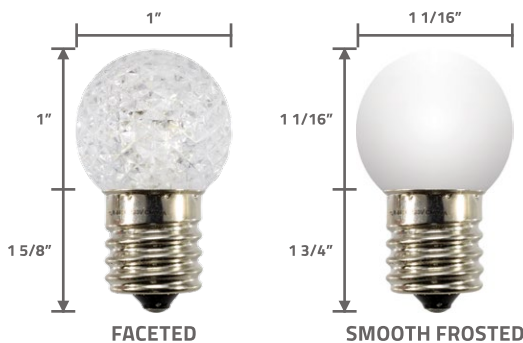

G30 LED BULBS