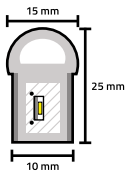

Brilliant^{TM}
Brand Lighting