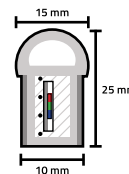

24V RGB DREAMCOLOR CHASING NEON ROPE LIGHT SPECS

50,000 HOUR LIFETIME
CUT EVERY 19.5 INCHES
0.33 INCH LED SPACING
UP TO 37 LUMENS PER FOOT
33 FOOT MAX RUN LENGTH
UV PROTECTED
DYNAMIC COLOR CHANGE WITH CHASING

120V RGB NEON ROPE LIGHT CONTROLLER

1. **SNRL-WPRGBC** | 120V RF RGB NEON ROPE LIGHT COLOR AND EFFECT CONTROLLER
$59.99

24V RGB NEON ROPE LIGHT CONTROLLER

2. **SNRL24-RGBLEDX** | 24V RF RGB NEON ROPE LIGHT COLOR AND EFFECT CONTROLLER
$69.99

24V RGB NEON ROPE LIGHT POWER SUPPLIES

3. **SNRL24-LP200W** | 24V RGB NEON ROPE LIGHT POWER SUPPLY - 200W, IP20 INDOOR USE ONLY
$29.99

4. **SNRL24-LP200WWP** | 24V RGB NEON ROPE LIGHT POWER SUPPLY - 200W, IP65 OUTDOOR RATED
$59.99