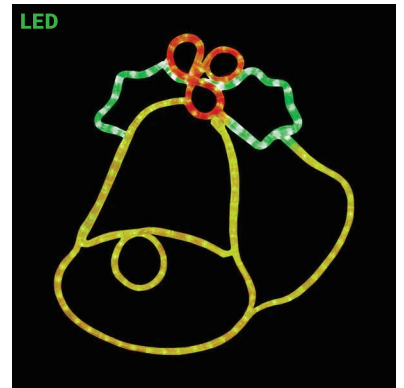

**SILL-MOLRBOW** | LED RED BOW  
STEADY BURN ROPE LIGHT MOTIF  
11 IN W X 13 IN H  
\$32.99

**100MOLBELLS** | SMALL LED DOUBLE BELL  
MULTI COLORED STEADY BURN MOTIF  
20 IN W X 17 IN H  
\$69.99

**SILL-BL150143** | LARGE LED DOUBLE BELL  
MULTI COLORED STEADY BURN MOTIF  
59 IN W X 57 IN H  
\$199.99