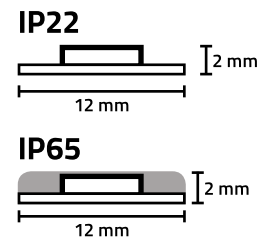

Strip Lighting

12V RGB COLOR CHANGE & CHASING LED STRIP LIGHTS

Requires 12V DC Power to operate
12V DC Power supplies available on pg. 42
RGB Strip Accessories available on pg. 46

Brilliant™
Brand Lighting

Emits Light in 1 Direction

RGB LED TRI-CHIP - SMD 5050
STRP5050-22RGB | 16.4 FOOT SPOOL - IP22
DIRECTIONAL LIGHT OUTPUT, INDOOR USE
$59.99
STRP5050-65RGB | 16.4 FOOT SPOOL - IP65
DIRECTIONAL LIGHT OUTPUT, OUTDOOR USE
$69.99

12V RGB LED STRIP LIGHT SPECS
50,000 HOUR LIFETIME
CUT EVERY 2 INCHES
0.67 INCH LED SPACING
UP TO 303 LUMENS PER FOOT
20 FOOT MAX RUN LENGTH
UV PROTECTED

*Features Tri-Chip LED
Color Changing Technology*

Brilliant™
Brand Lighting

Emits Light in 1 Direction

RGBW LED TRI-CHIP+WHITE
STRP5050-22RGBW | 16.4 FOOT SPOOL - IP22
DIRECTIONAL LIGHT OUTPUT, INDOOR USE
$69.99
STRP5050-65RGBW | 16.4 FOOT SPOOL - IP65
DIRECTIONAL LIGHT OUTPUT, OUTDOOR USE
$79.99

12V RGB LED STRIP LIGHT SPECS
50,000 HOUR LIFETIME
CUT EVERY 2 INCHES
0.67 INCH LED SPACING
UP TO 203 LUMENS PER FOOT
20 FOOT MAX RUN LENGTH
UV PROTECTED

*Features RGB+W LED
Color Changing Technology*

Brilliant™
Brand Lighting

Emits Light in 1 Direction

RGB LED TRI-CHIP - SMD 5050
STRP1250-CRRGB | 16.4 FOOT SPOOL - IP67
DIRECTIONAL LIGHT OUTPUT, OUTDOOR USE
$89.99

12V RGB CHASING LED STRIP LIGHT SPECS
50,000 HOUR LIFETIME
CUT EVERY 4 INCHES
1.3 INCH LED SPACING
UP TO 274 LUMENS PER FOOT
32.8 FOOT MAX RUN LENGTH
UV PROTECTED

Multiple Chasing Effects