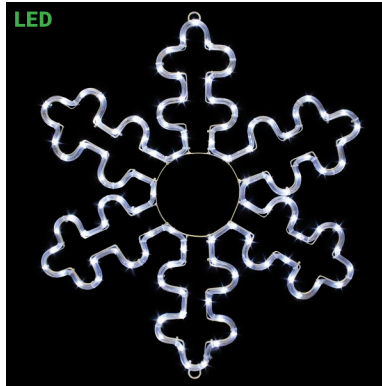

SILL-MOSL709 | LED SNOWFLAKE
COOL WHITE STEADY BURN MOTIF
24 IN W X 24 IN H
$64.99