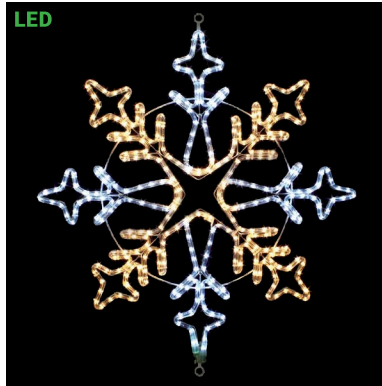

SILL-MOSL38 | LED SNOWFLAKE
COOL & WARM WHITE MOTIF
32 IN W X 32 IN H
$149.99