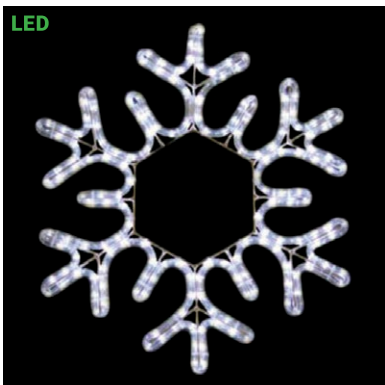

SILL-MOSL906 | LED SNOWFLAKE
STEADY BURN OR TWINKLE MOTIF
18 IN W X 18 IN H
$54.99 - Steady Burn
$64.99 - Twinkle