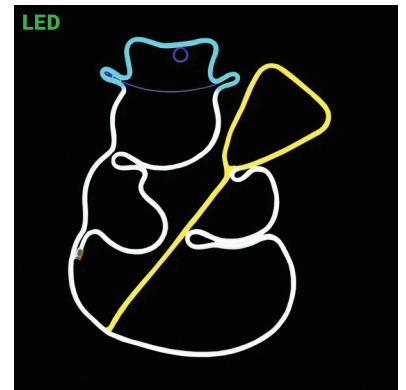

SILL-MONSNOW | NEON SNOWMAN
SMD LED NEON ROPE LIGHT MOTIF
15 IN W X 20 IN H
$89.99