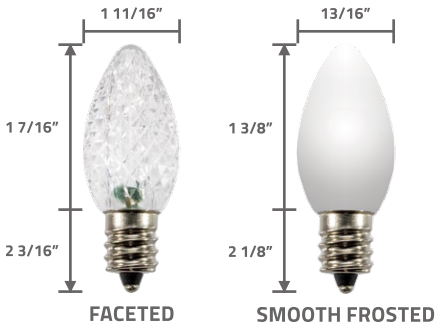

Christmas Lighting

LED C7 & C9 CHRISTMAS BULBS

Sockets, wire, and plugs available on pages 17 & 18.

C7 LED BULBS

C7 BULBS | 3 LEDs
Base: E12 Candelabra
Lumen Output: 7.5 lm / Bulb
Power Consumption: 1.2 Watts / Bulb
Lifetime: 50,000 Hours
High-Impact Plastic Bulb
Nickel Base
25 Bulbs/Box, Boxes Contain 1 Color

100C7LED-* | C7 BULB
FACETED BULB
$32.99 / 25 BOX

Colors: A-Amber, B-Blue, G-Green, PU-Purple, R-Red, W-White, WW-Warm White, Y-Yellow

100C7LEDT-* | C7 BULB
FACETED TWINKLE BULB
$32.99 / 25 BOX

Colors: A-Amber, B-Blue, G-Green, PU-Purple, R-Red, W-White, WW-Warm White, Y-Yellow

100C7LEDF-* | C7 BULB
SMOOTH FROSTED BULB
$24.99 / 25 BOX

Colors: B-Blue, G-Green, P-Pink, PU-Purple, R-Red, W-White, WW-Warm White, Y-Yellow