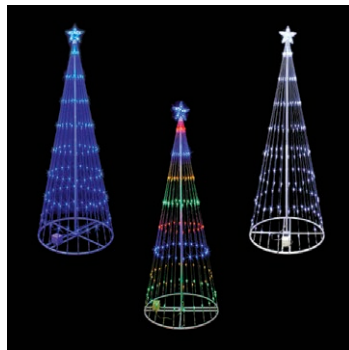

SILL-SMT6 | LED SHOWMOTION TREE
200 SUPER BRIGHT LEDS
6 FT TALL X 27 IN W AT BASE
$169.99

Colors: B-Blue, CW-Cool White, M-Multi