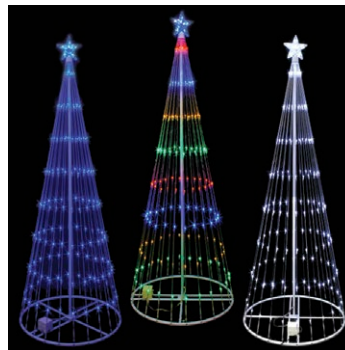

SILL-SMT9 | SHOWMOTION TREE
344 SUPER BRIGHT LEDS
9 FT TALL X 36 IN W AT BASE
$189.99

Colors: B-Blue, CW-Cool White, M-Multi