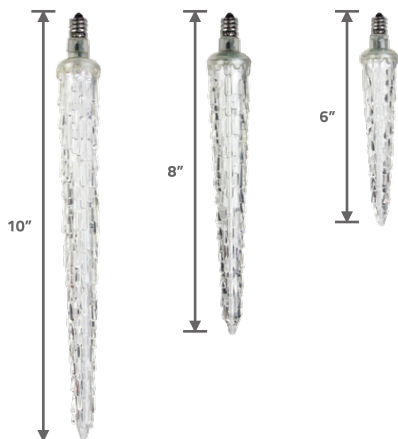

LED FALLING ICICLE BULBS