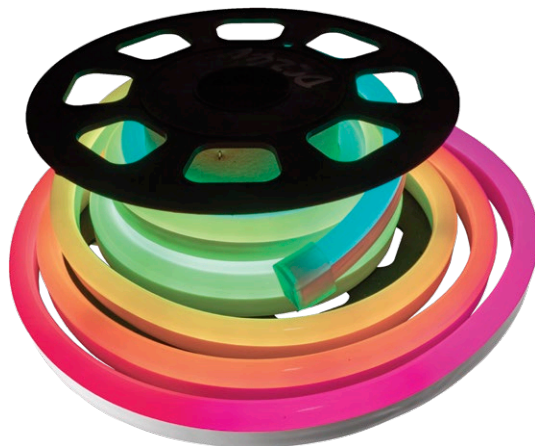

24V RGB DREAMCOLOR CHASING NEON ROPE LIGHT SPECS

50,000 HOUR LIFETIME
CUT EVERY 19.5 INCHES
0.33 INCH LED SPACING
UP TO 37 LUMENS PER FOOT
33 FOOT MAX RUN LENGTH
UV PROTECTED
DYNAMIC COLOR CHANGE WITH CHASING

120V RGB NEON ROPE LIGHT CONTROLLER

1. **SNRL-WPRGBC** | 120V RF RGB NEON ROPE LIGHT COLOR AND EFFECT CONTROLLER
$59.99

24V RGB NEON ROPE LIGHT CONTROLLER

2. **SNRL24-RGBLEDX** | 24V RF RGB NEON ROPE LIGHT COLOR AND EFFECT CONTROLLER
$69.99

24V RGB NEON ROPE LIGHT POWER SUPPLIES

3. **SNRL24-LP200W** | 24V RGB NEON ROPE LIGHT POWER SUPPLY - 200W, IP20 INDOOR USE ONLY
$29.99

4. **SNRL24-LP200WWP** | 24V RGB NEON ROPE LIGHT POWER SUPPLY - 200W, IP65 OUTDOOR RATED
$59.99