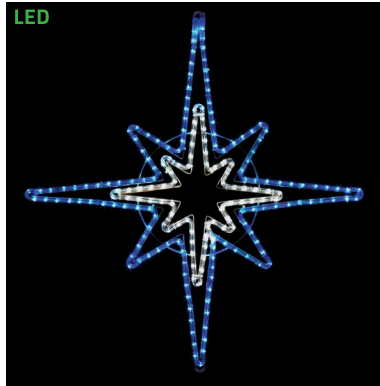

SILL-MOL37 | LED STARBURST
BLUE & COOL WHITE STEADY BURN MOTIF
33 IN W X 32 IN H
$149.99