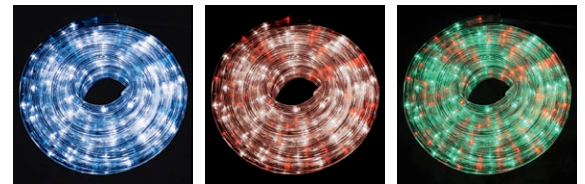

Brilliant™
Brand Lighting

RLL120H2-45 | 148 FOOT SPOOL
2-COLOR LED ROPE LIGHTS
$159.99

Colors: BCW-Blue & Cool White,
RCW-Red & Cool White, RG-Red & Green