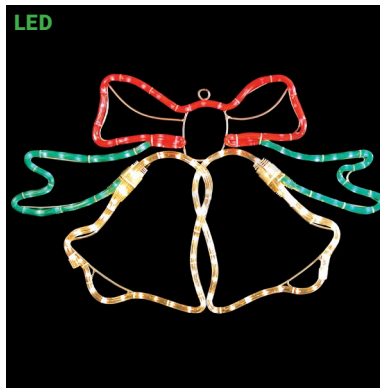

SILL-MO1510 | SMALL RINGING BELLS ANIMATED LED MOTIF. CONTROL SPEED OF BELL WITH INCLUDED CONTROLLER. 26 IN W X 17 IN H.
$54.99