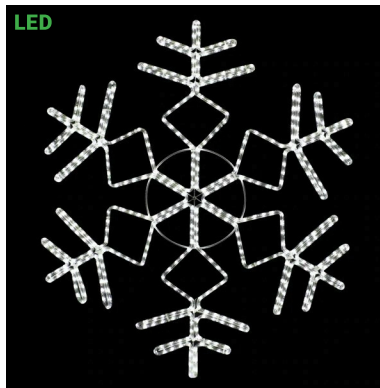

SILL-MOSL518 | LED SNOWFLAKE
STEADY BURN OR TWINKLE MOTIF
37 IN W X 37 IN H
$109.99 - Steady Burn
$119.99 - Twinkle