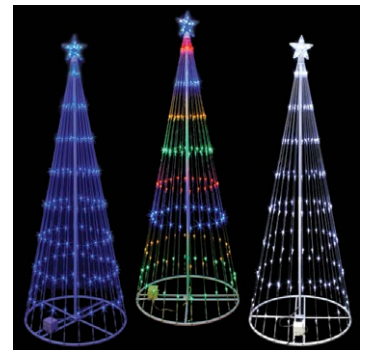

SILL-SMT12 | SHOWMOTION TREE
440 SUPER BRIGHT LEDS
12 FT TALL X 44 IN W AT BASE
$229.99

Colors: B-Blue, CW-Cool White, M-Multi