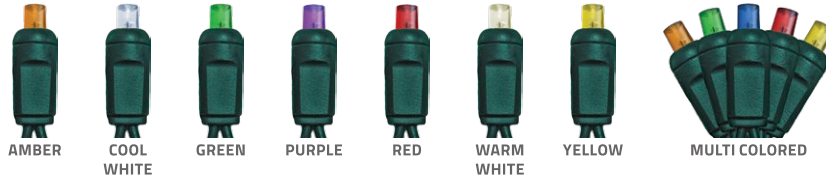

Christmas Lighting

LED STRING LIGHT SETS

WIDE ANGLE M5 | UL LISTED
Commercial Grade
LED Count: 70 with 4 IN Spacing
Length: 23.5 FT - Green Wire Only
Power Consumption: 4.8W - 120V AC
Connect up to 43 sets