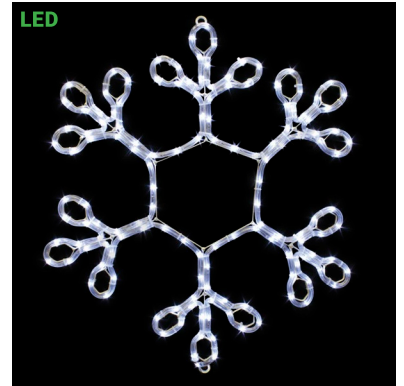

SILL-MOSL710 | LED SNOWFLAKE
COOL WHITE STEADY BURN MOTIF
24 IN W X 24 IN H
$52.99