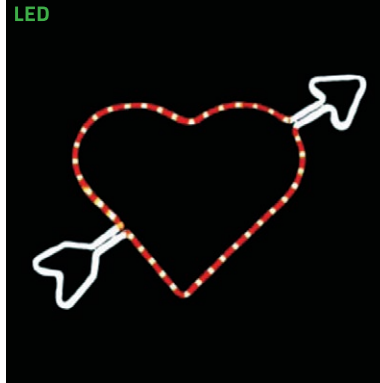

103M0806 | LED CUPID'S ARROW
RED & COOL WHITE STEADY BURN MOTIF
24 IN W X 15 IN H
$34.99