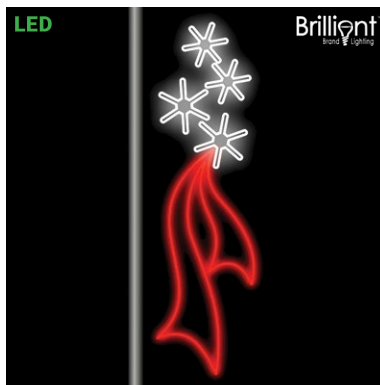

**SILL-B15066WWCW** | LED STARBURST  
YELLOW & COOL WHITE MOTIF  
26 IN W X 59 IN H  
\$117.99

**SILL-B15042CWR** | LED STARBURST  
RED & COOL WHITE MOTIF  
17 IN W X 59 IN H  
\$89.99

**SILL-SL400103** | LED SNOWFLAKE BANNER  
YELLOW & COOL WHITE MOTIF  
48 IN W X 107 IN H  
\$399.99