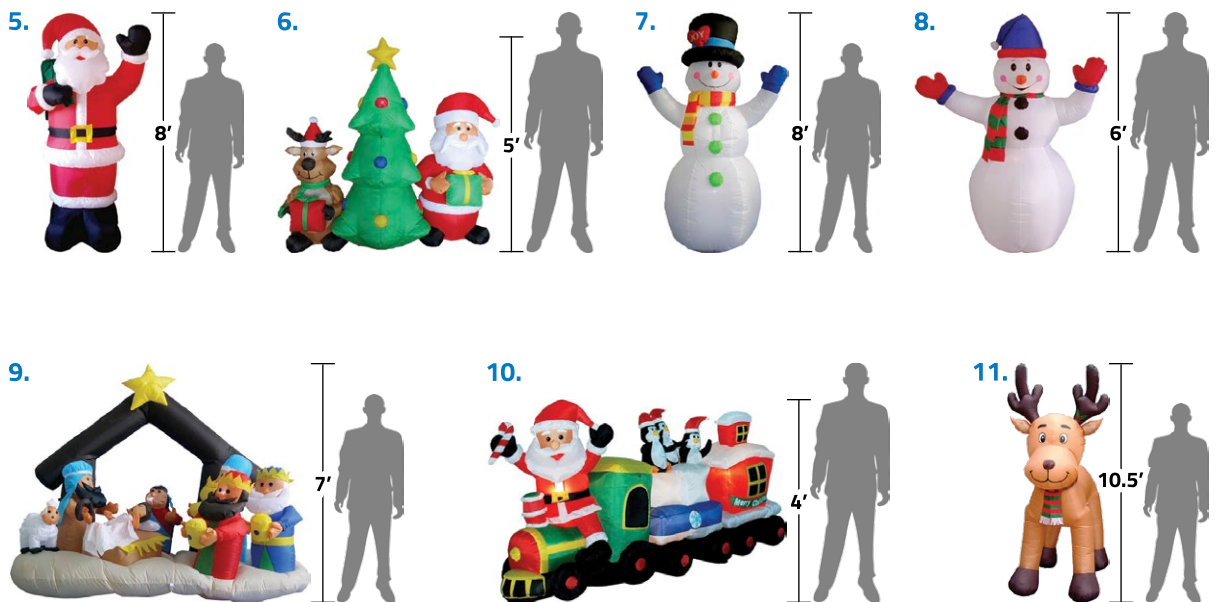

CHRISTMAS INFLATABLES

1. **INFL-CL700** | SANTA WITH MERRY CHRISTMAS SIGN - 13 FT H
$179.99

2. **INFL-CL701** | SNOWMAN WITH STICK ARMS - 6 FT H
$59.99

3. **INFL-CL702** | LANTERN WITH SANTA & TREE - 6 FT H
$99.99

4. **INFL-CL704** | SANTA'S WORKSHOP WITH ELF - 6 FT H
$149.99

5. **INFL-CL705** | SANTA WITH WAVING HAND - 8 FT H
$89.99

6. **INFL-CL706** | SANTA WITH REINDEER & TREE - 5 FT H
$84.99

7. **INFL-CL707** | SNOWMAN WITH TOP HAT - 8 FT H
$89.99

8. **INFL-CL708** | SNOWMAN WITH MITTENS - 6 FT H
$79.99

9. **INFL-CL709** | CHRISTMAS NATIVITY SCENE - 7 FT H
$79.99

10. **INFL-CL710** | SANTA TRAIN WITH PENGUINS - 7 FT LONG
$149.99

11. **INFL-CL711** | REINDEER WITH MOVING HEAD - 10.5 FT H
$159.99