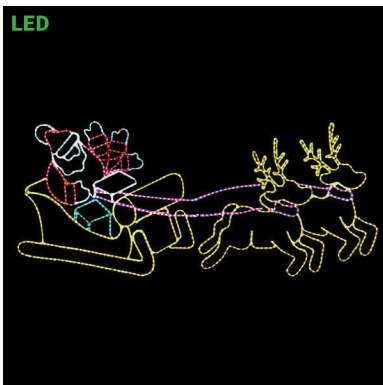

SILL-MOL917 | SANTA WITH SLEIGH ANIMATED LED MOTIF. ANIMATED WAVING EFFECT WITH INCLUDED CONTROLLER. 96 IN W X 48 IN H.
$539.99