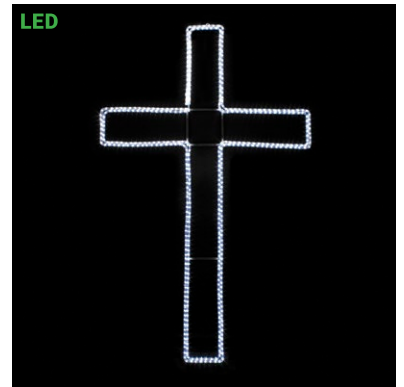

SILL-MOLCROSS (2/6) | LED CROSS COOL WHITE STEADY BURN MOTIF
15 IN W X 24 IN H / 45 IN W X 72 IN H
$49.99 - 2 Foot Cross
$139.99 - 6 Foot Cross