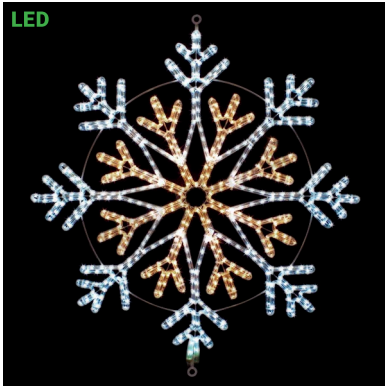

- For Indoor or Outdoor Use - 120V
- All Weather Painted Metal Frames
- Premium UV Resistant Rope Lights

Christmas Lighting

SNOWFLAKE MOTIFS

SILL-MOSL36 | LED SNOWFLAKE
COOL & WARM WHITE MOTIF
36 IN W X 36 IN H
$149.99