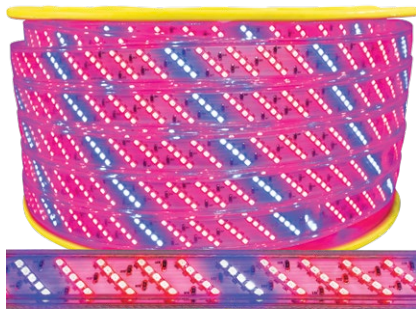

## 120V RED BLUE PLANT GROWTH LED STRIP LIGHTS

**Brilliant™**  
Brand Lighting

*Emits Light in 1 Direction*

**STRP12028-45RB5** | 148 FOOT SPOOL  
DIRECTIONAL LIGHT OUTPUT  
\$599.99