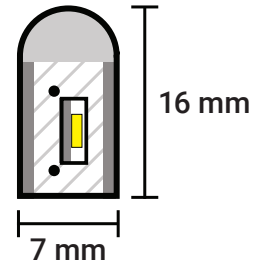

#### 148' Spools and Custom Cuts

SKU#: NSMD-45' (148' Spools)

CC-NSMD-\* (Custom Cut, Specify Length - 19.5" intervals)

B-Blue, CW-Cool White, G-Green, P-Pink, R-Red,

WW-Warm White, Y-Yellow

#### SPECIFICATIONS

- Input: 120V AC
- Power Consumption: 3.7 Watts/ft
- Colors: Blue-B, Cool White-CW, Green-G, Orange-O, Pink-P, Red-R, Warm White-WW, Yellow-Y
- LED Count: 118 LEDs/m
- Lumen Output: up to 2 lumens/LED
- LED Spacing: 0.2"
- Light Output: Directional
- Lifetime: 50,000 Hours
- Dimensions: 0.28" W x 0.63" H
- Materials: PVC with UV Protectant Additive
- Temperature rating: -20° F - 130° F
- Max run length: 148'
- Cutting Interval: 19.5"
- Ingress Protection: IP44 (IP65 with properly sealed connections)
- Dimmable: Yes, with LED compatible dimmer
- Warranty: 2 Years