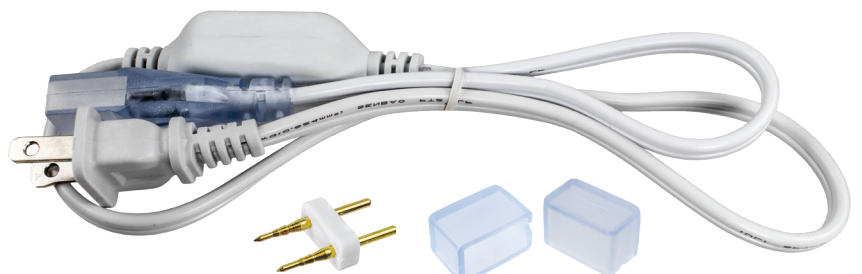

#### PRODUCT INFORMATION:

Brilliant Brand 120V LED Neon Rope Lights incorporate new and advanced LED technologies into the perfect flexible linear lighting solution. SMD LED Neon is highly adaptable, it's small size and high degree of flexibility along with it's near indestructible design allows you to use it in the most demanding of locations.

**Durability** - SMD LED neon strip lights are water-resistant and virtually unbreakable. SMD LED chips last longer and work flawlessly in varied weather conditions.

**Energy Efficient** - LEDs produce the same evenly disbursed light as traditional neon at a fraction of the energy usage. You can realize up to 80% energy savings with SMD LED Neon!

#### SPECIFICATIONS

- Input: 120V AC
- Power Consumption: 3.7 Watts/ft
- Colors: Blue-B, Cool White-CW, Green-G, Orange-O, Pink-P, Red-R, Warm White-WW, Yellow-Y
- LED Count: 118 LEDs/m
- Lumen Output: up to 2 lumens/LED
- LED Spacing: 0.2"
- Light Output: Directional
- Lifetime: 50,000 Hours
- Dimensions: 0.28" W x 0.63" H
- Materials: PVC with UV Protectant Additive
- Temperature rating: -20° F - 130° F
- Max run length: 148'
- Cutting Interval: 19.5"
- Ingress Protection: IP44 (IP65 with properly sealed connections)
- Dimmable: Yes, with LED compatible dimmer
- Warranty: 2 Years

Do not bend LED Neon strip lights at sharp angles, this will damage the internal circuitry and void the warranty.

Repeated and continuous bending of LED Neon strip lights may damage the internal circuitry and void the warranty.