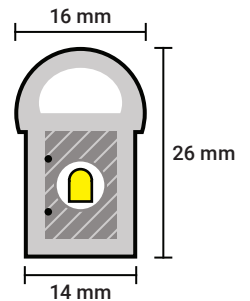

### 148' Spools and Custom Cuts

SKU#: NRL-45\*

CC-N-\* (Custom Cut, Specify Length - 34-39" intervals)

B-Blue, CW-Cool White, G-Green, O-Orange,

P-Pink, R-Red, WW-Warm White, Y-Yellow

### SPECIFICATIONS

- Input: 120V AC
- Power Consumption: 1.46 Watts/ft
- Colors: Blue-B (35" cuts), Cool White-CW (35" cuts)  
Green-G (34" cuts), Orange-O (39" cuts)  
Pink-P (39" cuts), Red-R (39" cuts)  
Warm White-WW (35" cuts), Yellow-Y (39" cuts)
- LED Count: 36 LEDs/m
- Lumen Output: up to 2 lumens/LED
- LED Spacing: 0.49"
- Light Output: Directional
- Lifetime: 50,000 Hours
- Dimensions: 0.625" W x 1.02" H
- Materials: PVC with UV Protectant Additive
- Temperature rating: -60° F - 130° F
- Max run length: 151'
- Cutting Interval: Varies by color - see above
- Ingress Protection: IP44 (IP65 with properly sealed connections)
- Dimmable: Yes, with LED compatible dimmer
- Warranty: 2 Years