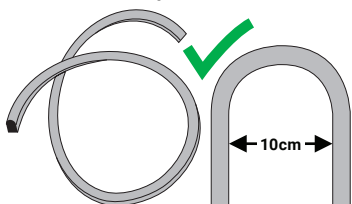

### SPECIFICATIONS

- Input: 120V AC
- Power Consumption: 1.46 Watts/ft
- Colors: Blue-B (35" cuts), Cool White-CW (35" cuts)  
Green-G (34" cuts), Orange-O (39" cuts)  
Pink-P (39" cuts), Red-R (39" cuts)  
Warm White-WW (35" cuts), Yellow-Y (39" cuts)
- LED Count: 36 LEDs/m
- Lumen Output: up to 2 lumens/LED
- LED Spacing: 0.49"
- Light Output: Directional
- Lifetime: 50,000 Hours
- Dimensions: 0.625" W x 1.02" H
- Materials: PVC with UV Protectant Additive
- Temperature rating: -60° F - 130° F
- Max run length: 151'
- Cutting Interval: Varies by color - see above
- Ingress Protection: IP44 (IP65 with properly sealed connections)
- Dimmable: Yes, with LED compatible dimmer
- Warranty: 2 Years

To avoid damaging LED Neon rope lights ensure that any bending or curves have a diameter of greater than 10cm.

Do not bend LED Neon rope lights at sharp angles, this will damage the internal circuitry and void the warranty.