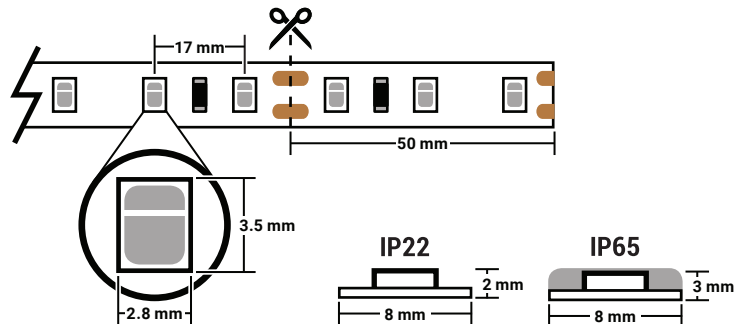

Blue

Cool White

Green

Red

Warm White

Yellow

16.4' Spools

SKU#: STRP3528-* (22 - IP22 rating, 65 - IP65 rating)

B-Blue, CW-Cool White, G-Green,
R-Red, WW-Warm White, Y-Yellow

PRODUCT INFORMATION:

Brilliant Brand 12V LED strip lights make your lighting projects a breeze. Their compact size packs a real punch when it comes to light output. Because of their size these 12 volt LED light strips are ideal for custom lighting projects, accent lighting, vehicles, stairs, and much more. The adhesive backing allows for easy installation on almost any clean, smooth surface. 12 Volt LED lights can easily be cut to your desired length in intervals of 2 in. and are available in weatherproof IP65 or indoor IP22.

SPECIFICATIONS

- Input: 12V DC
- Power Consumption: 1.46 Watts/ft
- Colors: Blue-B, Cool White-CW, Green-G, Red-R, Warm White-WW, Yellow-Y
- LED Count: 60 LEDs/m
- Lumen Output: up to 6 lumens/LED
- LED Spacing: 0.67"
- Light Output: Directional
- Lifetime: 50,000 Hours
- Dimensions: IP22 - 0.31" W x 0.08" H
IP65 - 0.31" W x 0.12" H
- Materials: PCB with optional PVC coating
- Temperature rating: -20° F - 130° F
- Max run length: 16.4' in series
- Cutting Interval: 2.0"
- Ingress Protection: IP44-Uncoated, IP65-coated (with properly sealed connections)
- Dimmable: Yes, with LED compatible inline dimmer
- Warranty: 2 Years