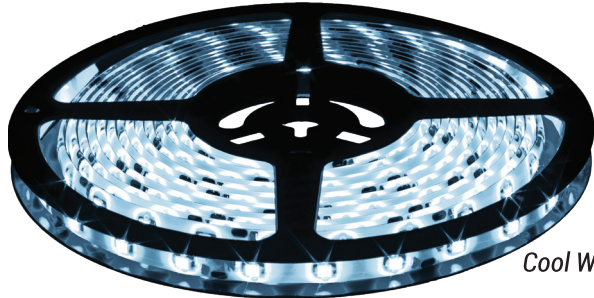

Blue

Cool White

Green

Red

Warm White

Yellow

16.4' Spools

SKU#: STRP3528-* (22 - IP22 rating, 65 - IP65 rating)

B-Blue, CW-Cool White, G-Green,
R-Red, WW-Warm White, Y-Yellow

PRODUCT INFORMATION:

Brilliant Brand 12V LED strip lights make your lighting projects a breeze. Their compact size packs a real punch when it comes to light output. Because of their size these 12 volt LED light strips are ideal for custom lighting projects, accent lighting, vehicles, stairs, and much more. The adhesive backing allows for easy installation on almost any clean, smooth surface. 12 Volt LED lights can easily be cut to your desired length in intervals of 2 in. and are available in weatherproof IP65 or indoor IP22.

SPECIFICATIONS

- Input: 12V DC
- Power Consumption: 1.46 Watts/ft
- Colors: Blue-B, Cool White-CW, Green-G, Red-R, Warm White-WW, Yellow-Y
- LED Count: 60 LEDs/m
- Lumen Output: up to 6 lumens/LED
- LED Spacing: 0.67"
- Light Output: Directional
- Lifetime: 50,000 Hours
- Dimensions: IP22 - 0.31" W x 0.08" H
IP65 - 0.31" W x 0.12" H
- Materials: PCB with optional PVC coating
- Temperature rating: -20° F - 130° F
- Max run length: 16.4' in series
- Cutting Interval: 2.0"
- Ingress Protection: IP44-Uncoated, IP65-coated (with properly sealed connections)
- Dimmable: Yes, with LED compatible inline dimmer
- Warranty: 2 Years

12V Strip light spools come with a female barrel plug pre-installed.

Specifications are typical values and may change without notification
©2019 Brilliant Brand Lighting, All Rights Reserved