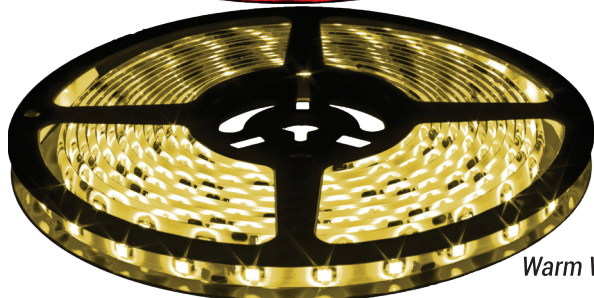

Blue

Cool White

Green

Red

Warm White

Yellow

16.4' Spools

SKU#: STRP3528-* (22 - IP22 rating, 65 - IP65 rating)

B-Blue, CW-Cool White, G-Green,
R-Red, WW-Warm White, Y-Yellow

PRODUCT INFORMATION:

Brilliant Brand 12V LED strip lights make your lighting projects a breeze. Their compact size packs a real punch when it comes to light output. Because of their size these 12 volt LED light strips are ideal for custom lighting projects, accent lighting, vehicles, stairs, and much more. The adhesive backing allows for easy installation on almost any clean, smooth surface. 12 Volt LED lights can easily be cut to your desired length in intervals of 2 in. and are available in weatherproof IP65 or indoor IP22.

SPECIFICATIONS

- Input: 12V DC
- Power Consumption: 1.46 Watts/ft
- Colors: Blue-B, Cool White-CW, Green-G, Red-R, Warm White-WW, Yellow-Y
- LED Count: 60 LEDs/m
- Lumen Output: up to 6 lumens/LED
- LED Spacing: 0.67"
- Light Output: Directional
- Lifetime: 50,000 Hours
- Dimensions: IP22 - 0.31" W x 0.08" H
IP65 - 0.31" W x 0.12" H
- Materials: PCB with optional PVC coating
- Temperature rating: -20° F - 130° F
- Max run length: 16.4' in series
- Cutting Interval: 2.0"
- Ingress Protection: IP44-Uncoated, IP65-coated (with properly sealed connections)
- Dimmable: Yes, with LED compatible inline dimmer
- Warranty: 2 Years

12V Strip light spools come with a female barrel plug pre-installed.

Specifications are typical values and may change without notification
©2019 Brilliant Brand Lighting, All Rights Reserved