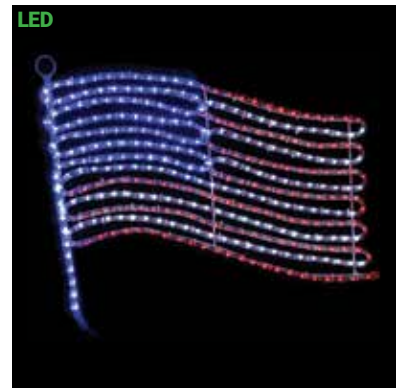

SILL-FLAG | LED USA FLAG
RED, WHITE & BLUE STEADY BURN MOTIF
26 IN W X 24 IN H
$129.99