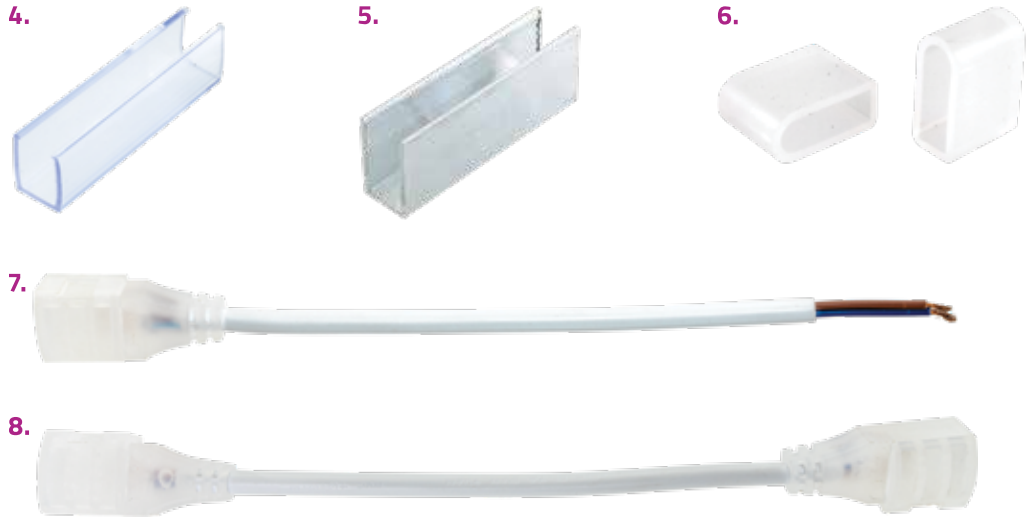

HIGH BRIGHTNESS - RGB 5050

NSMD-12V-5RGB | 16.4 FOOT SPOOL
IP68, DIRECTIONAL LIGHT OUTPUT,
INDOOR/OUTDOOR USE
\$89.99

12V MINI LED NEON STRIP LIGHT SPECS - RGB

50,000 HOUR LIFETIME
CUT EVERY 1.5 INCHES
0.31 INCH LED SPACING
UP TO 153 LUMENS PER FOOT
16.4 FOOT MAX RUN LENGTH
UV PROTECTED

Outdoor Weatherproofing Kit required for all outdoor connections (# 15)

Neon Lighting

12V MINI LED NEON STRIP LIGHT ACCESSORIES

12V MINI NEON POWER SUPPLIES

- 1. **NSMD-12V-A-30PWRW** | 12 VOLT MINI LED NEON STRIP LIGHT WEATHERPROOF POWER SUPPLY - 2.5A/30W
\$24.99
- 2. **NSMD-12V-A-30PWR** | 12 VOLT MINI LED NEON STRIP LIGHT POWER SUPPLY - 3A/36W
\$19.99
- 3. **NSMD-12V-A-60PWR** | 12 VOLT MINI LED NEON STRIP LIGHT POWER SUPPLY - 5A/60W
\$25.99

12V MINI NEON ACCESSORIES

- 4. **NSMD-12V-A-CLIP** | 12V MINI LED NEON STRIP LIGHT PLASTIC MOUNTING CLIP - 25 PACK
\$5.99
- 5. **NSMD-12V-A-ALCLIP** | 12V MINI LED NEON STRIP LIGHT ALUMINUM MOUNTING CLIP - 25 PACK
\$9.99
- 6. **NSMD-12V-A-EC** | 12V MINI LED NEON STRIP LIGHT END CAPS - 5 PACK
\$2.99
- 7. **NSMD-12V-A-VCON** | 12V MINI LED NEON STRIP LIGHT SOLDER FREE CONNECTOR
\$2.99
- 8. **NSMD-12V-A-JUMP** | 12V MINI LED NEON STRIP LIGHT SOLDER FREE JUMPER CONNECTOR
\$3.99