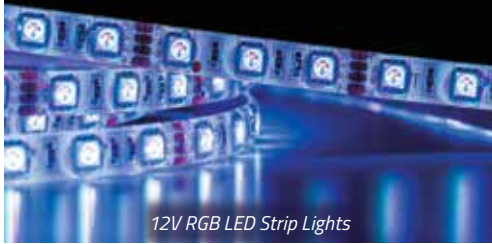

Strip Lighting

12V RGB/RGBW, CHASING & VARIABLE WHITE LED STRIP LIGHTS

Save with our 12V Strip Light bundles at BirddogLighting.com

Brilliant™
Brand Lighting

RGB LED TRI-CHIP - SMD 5050

STRP5050-22RGB | 16.4 FOOT SPOOL - IP22
DIRECTIONAL LIGHT OUTPUT, INDOOR USE

$59.99

STRP5050-65RGB | 16.4 FOOT SPOOL - IP65
DIRECTIONAL LIGHT OUTPUT, OUTDOOR USE

$69.99

Features Tri-Chip Color Changing Technology

12V RGB LED STRIP LIGHT SPECS

50,000 HOUR LIFETIME
CUT EVERY 2 INCHES
0.67 INCH LED SPACING
UP TO 274 LUMENS PER FOOT
16.4 FOOT MAX RUN LENGTH
UV PROTECTED

IP22

IP65

Brilliant™
Brand Lighting

RGBW LED TRI-CHIP - SMD 5050

STRP5050-22RGBW | 16.4 FT. SPOOL - IP22
DIRECTIONAL LIGHT OUTPUT, INDOOR USE

$69.99

STRP5050-65RGBW | 16.4 FT. SPOOL - IP65
DIRECTIONAL LIGHT OUTPUT, OUTDOOR USE

$79.99

Features Tri-Chip + White Color Changing Technology

12V RGBW LED STRIP LIGHT SPECS

50,000 HOUR LIFETIME
CUT EVERY 2 INCHES
0.67 INCH LED SPACING
UP TO 203 LUMENS PER FOOT
16.4 FOOT MAX RUN LENGTH
UV PROTECTED

IP22

IP65

Brilliant™
Brand Lighting

VARIABLE WHITE - SMD 5050

STRP5050-22VW | 16.4 FOOT SPOOL - IP22
DIRECTIONAL LIGHT OUTPUT, INDOOR USE

$54.99

2,700K Color Temperature Range 6,000K

12V VW LED STRIP LIGHT SPECS

50,000 HOUR LIFETIME
CUT EVERY 2 INCHES
0.67 INCH LED SPACING
UP TO 182 LUMENS PER FOOT
20 FOOT MAX RUN LENGTH
UV PROTECTED

IP22

Brilliant™
Brand Lighting

RGB LED TRI-CHIP - SMD 5050

STRP1250-CRGB | 16.4 FOOT SPOOL - IP67
DIRECTIONAL LIGHT OUTPUT, OUTDOOR USE

$89.99

Multiple Chasing Effects

12V RGB CHASING LED STRIP LIGHT SPECS

50,000 HOUR LIFETIME
CUT EVERY 4 INCHES
1.3 INCH LED SPACING
UP TO 274 LUMENS PER FOOT
32.8 FOOT MAX RUN LENGTH
UV PROTECTED

IP67