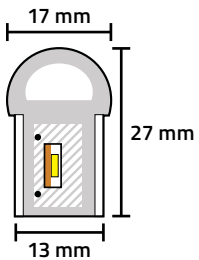

SMD NEON ROPE LIGHT SPECS

50,000 HOUR LIFETIME
CUT EVERY 19.5 INCHES
0.33 INCH LED SPACING
UP TO 191 LUMENS PER FOOT
296 FOOT MAX RUN LENGTH
UV PROTECTED

B-Blue

CW-Cool White

G-Green

O-Orange

Pi-Pink

R-Red