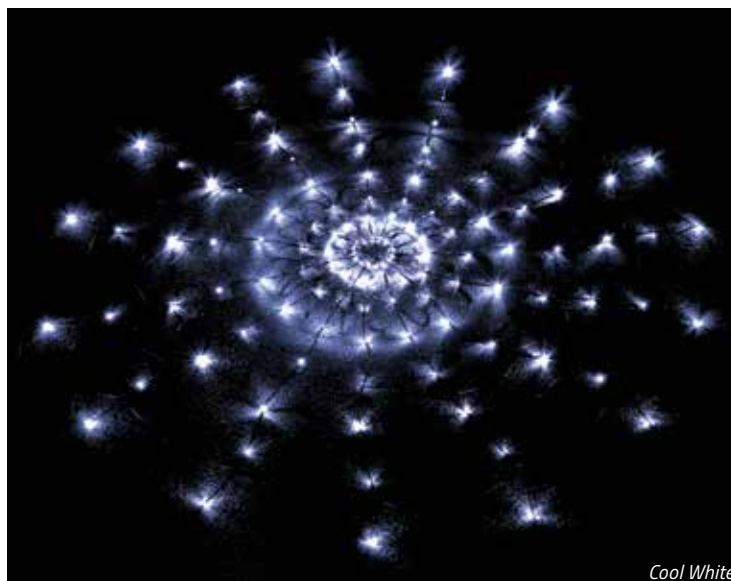

Cool White

LEDNET-120 | LED FIREWORK LIGHTS

COOL WHITE, MULTI COLORED, RED
WHITE & BLUE, OR WARM WHITE LEDS

$34.99