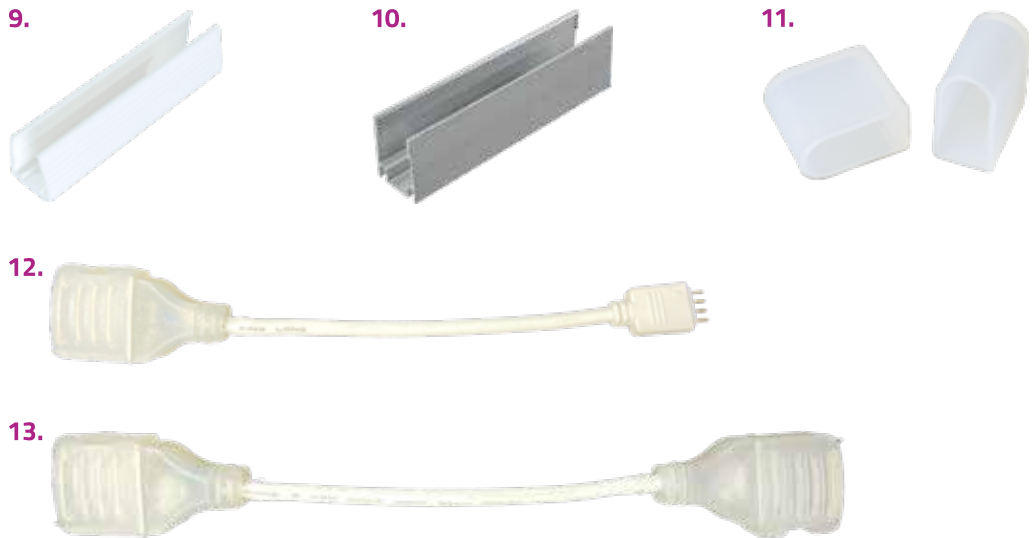

12V RGB MINI NEON ACCESSORIES

9. **NSMD-12V-ARGBCLIP** | 12V RGB MINI LED NEON STRIP LIGHT PLASTIC MOUNTING CLIP - 25 PACK
  $7.99
10. **NSMD-12V-A-RGBALCLIP** | 12V RGB MINI LED NEON STRIP LIGHT ALUMINUM MOUNTING CLIP - 25 PACK
  $11.99
11. **NSMDA-12V-A-RGBEC** | 12V RGB MINI LED NEON STRIP LIGHT END CAPS - 5 PACK
  $2.99
12. **NSMD-12V-A-RGBVCON** | 12V RGB MINI LED NEON STRIP LIGHT SOLDER FREE CONNECTOR
  $3.99
13. **NSMD-12V-A-RGBJUMP** | 12V RGB MINI LED NEON STRIP LIGHT SOLDER FREE JUMPER CONNECTOR
  $3.99
14. **NSMDA-12V-A-RGBMCN** | 12V RGB MINI LED NEON STRIP LIGHT IR CONTROLLER
  $19.99