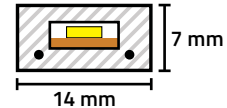

Features Tri-Chip Color Changing Technology

Scan this QR code to see the video!

STRP12050-45RB | 148 FOOT SPOOL
DIRECTIONAL LIGHT OUTPUT
\$299.99

120V 5050 RB STRIP LIGHT SPECS

50,000 HOUR LIFETIME
CUT EVERY 19.5 INCHES
0.44 INCH LED SPACING
48 LUMENS PER FOOT
148 FOOT MAX RUN LENGTH
UV PROTECTED