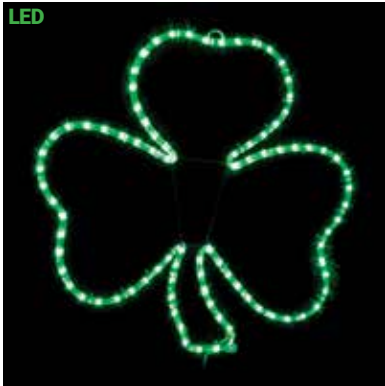

- For Indoor or Outdoor Use - 120V
- All Weather Painted Metal Frames
- Premium UV Resistant Rope Lights

Seasonal Lighting

PATRIOTIC LED ROPE LIGHT MOTIFS

SILL-SHAMROCK | LED SHAMROCK
GREEN STEADY BURN MOTIF
22 IN W X 22 IN H
$69.99