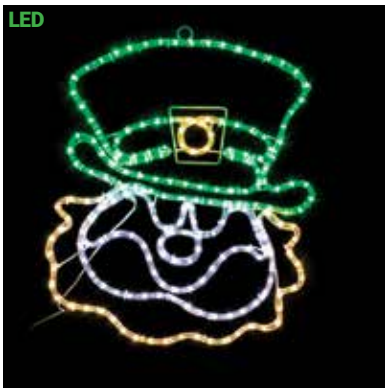

SILL-LEP | LED LEPRECHAUN
MULTI COLORED STEADY BURN MOTIF
31.5 IN W X 18 IN H
$89.99