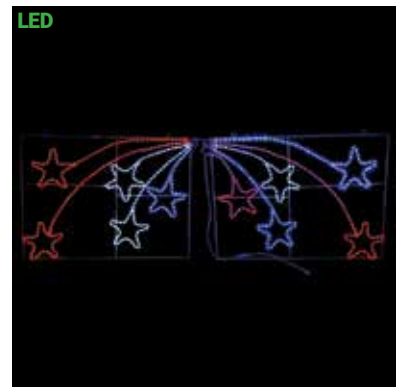

SILL-FSTAR | LED FALLING STARS
2-PIECE STEADY BURN MOTIF
87 IN W X 35 IN H
$169.99