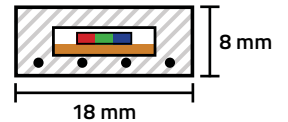

RGB ROPE LIGHT SPECS
50,000 HOUR LIFETIME
CUT EVERY 39 INCHES
0.6 INCH LED SPACING
108 LUMENS PER FOOT
288 FOOT MAX RUN LENGTH
UV PROTECTED