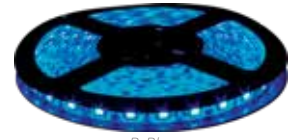

STRP5050-22 | 16.4 FOOT SPOOL - IP22
DIRECTIONAL LIGHT OUTPUT, INDOOR USE
\$49.99

STRP5050-65 | 16.4 FOOT SPOOL - IP65
DIRECTIONAL LIGHT OUTPUT, OUTDOOR USE
\$59.99

12V 5050 LED STRIP LIGHT SPECS

50,000 HOUR LIFETIME
CUT EVERY 2 INCHES
0.67 INCH LED SPACING
UP TO 303 LUMENS PER FOOT
20 FOOT MAX RUN LENGTH
UV PROTECTED