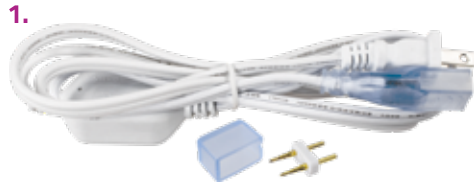

Y-Yellow

Neon Lighting

120V LED NEON STRIP LIGHT ACCESSORIES

Outdoor Weatherproofing Kit required for all outdoor connections (# 18)

120V NEON STRIP LIGHT ACCESSORIES

1. **NSMDA-PW6** | 120V NEON STRIP LIGHT POWER CORD KIT - 6 FOOT
\$9.99

5. **UNI-MF** | 2-WIRE NEON STRIP LIGHT CONTROLLER 6 FOOT EXTENSION
\$7.99

6. **NSMDA-UY** | 2-WIRE NEON STRIP LIGHT CONTROLLER 2 FOOT Y-EXTENSION
\$13.99

7. **NSMDA-YW** | 120V NEON STRIP LIGHT Y CONNECTOR - 2 FOOT
\$7.99