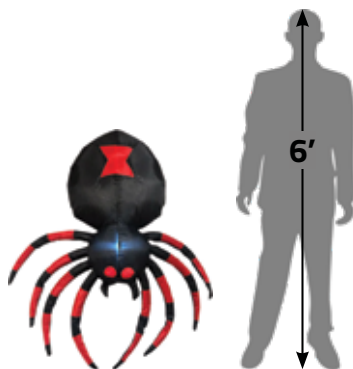

INFL-H806 | SCARY BLACK SPIDER
LED LIGHTED INFLATABLE, 4 FEET TALL
INCLUDES ADAPTOR, FAN & TIE DOWNS
$49.99