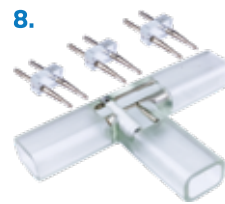

LED STRIP LIGHT CONTROLLER REMOTE
$9.99

4. UNI-MF | OUTDOOR MULTI-FUNCTION CONTROLLER

MALE EXTENSION - 6 FT
$6.99

5. STRP12035A-UY | STRP12035A-UY

OUTDOOR MULTI-FUNCTION CONTROLLER Y-EXTENSION - 2 FT
$13.99

6. STRP12035A-DIMPI | STRP12050A-DIMPI

MULTI-FUNCTION LED STRIP LIGHT CONTROLLER PIGTAIL
$5.99

7. STRP12035A-L | STRP12050A-L

3528/5050 STRIP LIGHT L CONNECTOR
$2.99

8. STRP12035A-T | STRP12050A-T

3528/5050 STRIP LIGHT T CONNECTOR
$3.99

9. STRP12035A-SPL | STRP12050A-SPL

3528/5050 STRIP LIGHT INLINE SPLICE
$2.99

10. STRP12035A-INSPL | STRP12050A-INSPL

3528/5050 STRIP LIGHT INVISIBLE SPLICE - 2 PACK
$2.99

11. STRP12035A-FF | STRP12050A-FF

3528/5050 STRIP LIGHT FEMALE EXTENSION - 6 IN., 2 OR 5 FT
$4.99 - $7.99 | AVAILABLE IN BLACK OR WHITE

12. STRP12035A-Y | STRP12050A-Y

3528/5050 STRIP LIGHT Y CONNECTOR
$6.99 | AVAILABLE IN BLACK OR WHITE

13. STRP12035A-ENDS | STRP12050A-ENDS

3528/5050 STRIP LIGHT END CAPS - 5 PACK
$2.99

14. STRP12035A-24TRK | STRP12050A-24TRK

24 INCH 3528/5050 STRIP LIGHT MOUNTING TRACK - 10 PACK
$19.99

15. STRP12035A-CLIP | STRP12050A-CLIP

3528/5050 STRIP LIGHT MOUNTING CLIPS - 50 PACK
$8.99

16. STRP12035A-CON5 | STRP12050A-CON5

3528/5050 STRIP LIGHT POWER CONNECTOR - 5 PACK
$2.99

17. STRP12035A-MM | STRP12050A-MM

3528/5050 STRIP LIGHT MALE TO MALE CONNECTOR
$4.99

18. MISC-ODM

3528/5050 OUTDOOR WEATHERPROOFING KIT - 2 PACK
$2.99