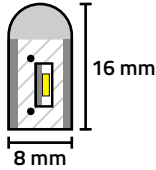

Neon Lighting

120V LED NEON STRIP LIGHTS

Visit BirdDogLighting.com or call 406-586-5970 for custom cut lengths

Brilliant™
Brand Lighting

120 VOLT

NSMD-45 | 148 FOOT SPOOL
DIRECTIONAL LIGHT OUTPUT
\$399.99

SMD NEON STRIP LIGHT SPECS