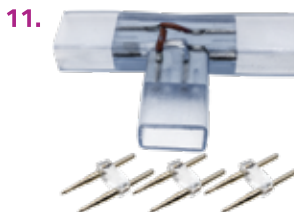

5. **UNI-MF** | 2-WIRE NEON STRIP LIGHT CONTROLLER 6 FOOT EXTENSION
\$7.99

6. **NSMDA-UY** | 2-WIRE NEON STRIP LIGHT CONTROLLER 2 FOOT Y-EXTENSION
\$13.99

7. **NSMDA-YW** | 120V NEON STRIP LIGHT Y CONNECTOR - 2 FOOT
\$7.99

8. **NSMDA-ENDS** | 120V NEON STRIP LIGHT END CAPS - 5 PACK
\$2.99

9. **NSMDA-CONS** | 120V NEON STRIP LIGHT POWER CONNECTORS - 5 PACK
\$2.99

10. **NSMDA-FW** | 120V NEON STRIP LIGHT FEMALE EXTENSION - 6 IN., 2 OR 5 FOOT
\$4.99 - \$7.99