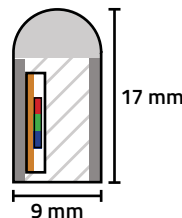

50,000 HOUR LIFETIME
CUT EVERY 1 INCH
0.24 INCH LED SPACING
UP TO 153 LUMENS PER FOOT
16.4 FOOT MAX RUN LENGTH
UV PROTECTED

HIGH BRIGHTNESS - SMD 2835

NSMD-12V-5 | 16.4 FOOT SPOOL - IP68
DIRECTIONAL LIGHT OUTPUT, INDOOR/
OUTDOOR USE
\$69.99

HIGH BRIGHTNESS - RGB 5050

NSMD-12V-5RGB | 16.4 FOOT SPOOL
IP68, DIRECTIONAL LIGHT OUTPUT,
INDOOR/OUTDOOR USE
\$89.99

12V MINI LED NEON STRIP LIGHT SPECS - RGB

50,000 HOUR LIFETIME
CUT EVERY 1.5 INCHES
0.31 INCH LED SPACING
UP TO 153 LUMENS PER FOOT
16.4 FOOT MAX RUN LENGTH
UV PROTECTED