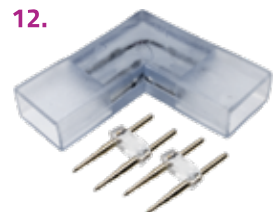

8. **NSMDA-ENDS** | 120V NEON STRIP LIGHT END CAPS - 5 PACK
$2.99

9. **NSMDA-CONS** | 120V NEON STRIP LIGHT POWER CONNECTORS - 5 PACK
$2.99

10. **NSMDA-FW** | 120V NEON STRIP LIGHT FEMALE EXTENSION - 6 IN., 2 OR 5 FOOT
$4.99 - $7.99