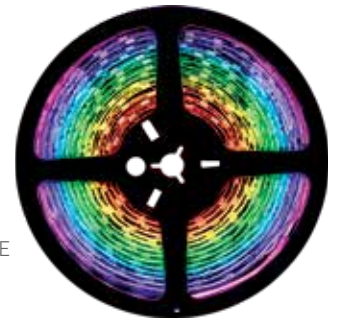

Strip Lighting

12V RGB/RGBW, CHASING & VARIABLE WHITE LED STRIP LIGHTS

Save with our 12V Strip Light bundles at BirddogLighting.com

Brilliant™
Brand Lighting

RGB LED TRI-CHIP - SMD 5050

STRP5050-22RGB | 16.4 FOOT SPOOL - IP22
DIRECTIONAL LIGHT OUTPUT, INDOOR USE

$59.99

STRP5050-65RGB | 16.4 FOOT SPOOL - IP65
DIRECTIONAL LIGHT OUTPUT, OUTDOOR USE

$69.99

Features Tri-Chip Color Changing Technology

12V RGB LED STRIP LIGHT SPECS

50,000 HOUR LIFETIME
CUT EVERY 2 INCHES
0.67 INCH LED SPACING
UP TO 274 LUMENS PER FOOT
16.4 FOOT MAX RUN LENGTH
UV PROTECTED

IP22

IP65

Brilliant™
Brand Lighting

RGBW LED TRI-CHIP - SMD 5050

STRP5050-22RGBW | 16.4 FT. SPOOL - IP22
DIRECTIONAL LIGHT OUTPUT, INDOOR USE

$69.99

STRP5050-65RGBW | 16.4 FT. SPOOL - IP65
DIRECTIONAL LIGHT OUTPUT, OUTDOOR USE

$79.99

Features Tri-Chip + White Color Changing Technology

12V RGBW LED STRIP LIGHT SPECS

50,000 HOUR LIFETIME
CUT EVERY 2 INCHES
0.67 INCH LED SPACING
UP TO 203 LUMENS PER FOOT
16.4 FOOT MAX RUN LENGTH
UV PROTECTED

IP22

IP65

Brilliant™
Brand Lighting

VARIABLE WHITE - SMD 5050

STRP5050-22VW | 16.4 FOOT SPOOL - IP22
DIRECTIONAL LIGHT OUTPUT, INDOOR USE

$54.99

2,700K Color Temperature Range 6,000K

12V VW LED STRIP LIGHT SPECS

50,000 HOUR LIFETIME
CUT EVERY 2 INCHES
0.67 INCH LED SPACING
UP TO 182 LUMENS PER FOOT
20 FOOT MAX RUN LENGTH
UV PROTECTED

IP22

Brilliant™
Brand Lighting

RGB LED TRI-CHIP - SMD 5050

STRP1250-CRGB | 16.4 FOOT SPOOL - IP67
DIRECTIONAL LIGHT OUTPUT, OUTDOOR USE

$89.99

Multiple Chasing Effects

12V RGB CHASING LED STRIP LIGHT SPECS

50,000 HOUR LIFETIME
CUT EVERY 4 INCHES
1.3 INCH LED SPACING
UP TO 274 LUMENS PER FOOT
32.8 FOOT MAX RUN LENGTH
UV PROTECTED

IP67