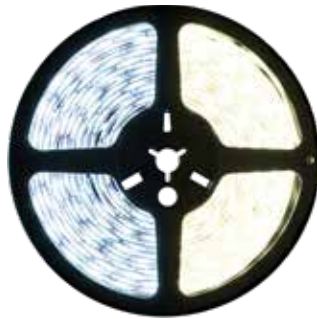

IP22

Brilliant™
Brand Lighting

RGB LED TRI-CHIP - SMD 5050

STRP1250-CRGB | 16.4 FOOT SPOOL - IP67
DIRECTIONAL LIGHT OUTPUT, OUTDOOR USE

$89.99

Multiple Chasing Effects

12V RGB CHASING LED STRIP LIGHT SPECS

50,000 HOUR LIFETIME
CUT EVERY 4 INCHES
1.3 INCH LED SPACING
UP TO 274 LUMENS PER FOOT
32.8 FOOT MAX RUN LENGTH
UV PROTECTED