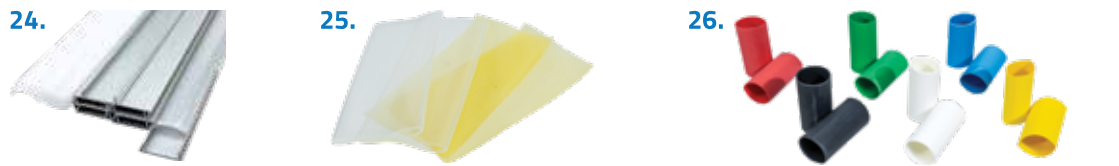

12V STRIP LIGHT ACCESSORIES

24. **STRP12A-BP** | 24 INCH 12 VOLT STRIP LIGHT BENDABLE MOUNTING TRACK - 10/PK
  $34.99
25. **MISC-ODS** | 12V STRIP/MINI NEON OUTDOOR WEATHERPROOFING KIT - 2 PACK
  $2.99
26. **SMD-HS** | ADHESIVE LINED HEAT SHRINK TUBING - 2 PACK - VARIOUS COLOR OPTIONS
  $1.99