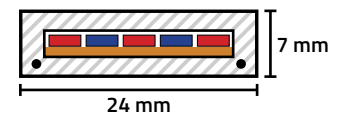

120V RB5 STRIP LIGHT SPECS

50,000 HOUR LIFETIME
CUT EVERY 19.5 INCHES
0.32 INCH LED ROW SPACING
182 LUMENS PER FOOT
148 FOOT MAX RUN LENGTH
UV PROTECTED