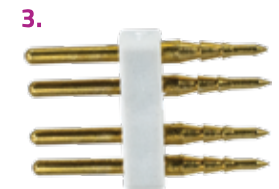

Visit BirdDogLighting.com or call
406-586-5970 for custom cut lengths

Neon Lighting

12V & 120V RGB NEON ROPE LIGHTS & ACCESSORIES

SNRL24-10RGB | 33 FOOT SPOOL
DIRECTIONAL LIGHT OUTPUT
$139.99

24V RGB NEON ROPE LIGHT SPECS

50,000 HOUR LIFETIME
CUT EVERY 19.5 INCHES
0.33 INCH LED SPACING
UP TO 151 LUMENS PER FOOT
33 FOOT MAX RUN LENGTH
UV PROTECTED

Scan this QR code
to see the video!

SNRL-45RGB | 148 FOOT SPOOL
DIRECTIONAL LIGHT OUTPUT
$599.99

120V RGB NEON ROPE LIGHT SPECS

50,000 HOUR LIFETIME
CUT EVERY 19.5 INCHES
0.33 INCH LED SPACING
UP TO 151 LUMENS PER FOOT
296 FOOT MAX RUN LENGTH
UV PROTECTED

Scan this QR code
to see the video!

RGB NEON ROPE LIGHT ACCESSORIES - more accessories available at BirdDogLighting.com

1. **SNRL24-LP200W** | 24V RGB NEON ROPE LIGHT POWER SUPPLY - 200W, IP20 INDOOR USE ONLY
$29.99

2. **SNRL24-LP200W/P** | 24V RGB NEON ROPE LIGHT POWER SUPPLY - 200W, OUTDOOR RATED
$69.99

3. **SNRL-4CON5** | RGB NEON ROPE LIGHT POWER CONNECTOR - 5 PACK
$2.99

4. **SNRL-WPRGBC** | 120V RF RGB NEON ROPE LIGHT COLOR AND EFFECT CONTROLLER
$59.99

5. **SNRL24-RGBLEDX** | 24V RF RGB NEON ROPE LIGHT COLOR AND EFFECT CONTROLLER
$69.99

6. **SNRL-RGBINSPL** | 120V RGB NEON ROPE INVISIBLE SPLICE CONNECTOR - 2 PACK
$4.99

7. **SNRL-4ICON** | RGB NEON ROPE LIGHT INLINE SPLICE CONNECTOR
$3.99

8. **SNRL-RGBFFW** | RGB NEON ROPE LIGHT FEMALE EXTENSION - 6 IN., 2/5 FT.
$5.99 - $8.99

9. **SNRL-RGBY** | RGB NEON ROPE LIGHT Y CONNECTOR - 2 FOOT, BLACK OR WHITE
$9.99