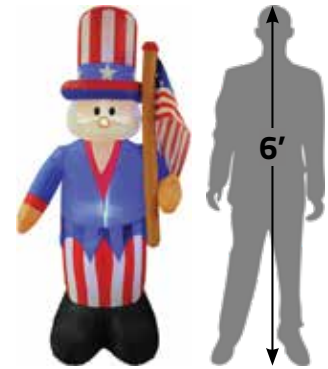

Seasonal Lighting

3D MOTIFS & LED INFLATABLE DISPLAYS

INFL-EI401 | EASTER BUNNY
LED LIGHTED INFLATABLE, 4 FEET TALL
INCLUDES ADAPTOR, FAN & TIE DOWNS
\$59.99

INFL-SPI501 | WAVING LEPRECHAUN
LED LIGHTED INFLATABLE, 6 FEET TALL
INCLUDES ADAPTOR, FAN & TIE DOWNS
\$79.99