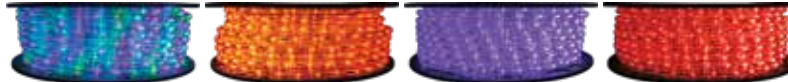

RLL120H-20 | 65 FOOT SPOOL
OMNIDIRECTIONAL LIGHT OUTPUT
$99.99