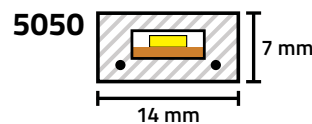

50,000 HOUR LIFETIME
CUT EVERY 19.5 INCHES
0.56 INCH LED SPACING
UP TO 168 LUMENS PER FOOT
148 FOOT MAX RUN LENGTH
UV PROTECTED

Brilliant
Brand Lighting

HIGH BRIGHTNESS - SMD 5050

STRP12050-20 | 65 FOOT SPOOL
DIRECTIONAL LIGHT OUTPUT - 5050
\$169.99

STRP12050-45 | 148 FOOT SPOOL
DIRECTIONAL LIGHT OUTPUT - 5050
\$329.99

120V 5050 LED STRIP LIGHT SPECS

50,000 HOUR LIFETIME
CUT EVERY 19.5 INCHES
0.44 INCH LED SPACING
UP TO 180 LUMENS PER FOOT
148 FOOT MAX RUN LENGTH
UV PROTECTED