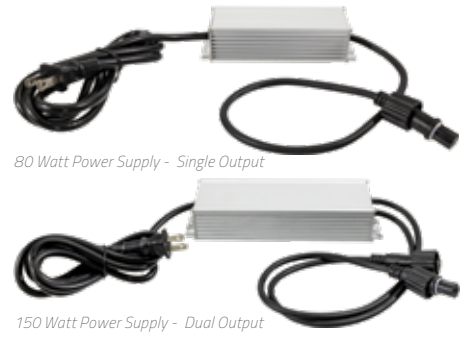

RGB Chasing LED Lighting

RGB COLOR CHANGING CHASING PLC LED LIGHTS

RGB COLOR CHANGING CHASING PLC LED ROPE LIGHTS

PLCRLLH-20RGB | 65 FOOT SPOOL
RGB COLOR CHANGING PLC LED ROPE LIGHT
OMNIDIRECTIONAL LIGHT OUTPUT WITH
RGB RF CONTROLLER
$239.99

PLCRLLH-20RGBBUNDLE | 65 FOOT SPOOL
RGB COLOR CHANGING PLC LED ROPE LIGHT BUNDLE
1X 65 FT. SPOOL, 1X RGB CONTROLLER,
1X 80W WEATHERPROOF POWER SUPPLY
$279.99

PLCRLLH-20RGBBUNDLE2 | 65 FOOT SPOOL
RGB COLOR CHANGING PLC LED ROPE LIGHT BUNDLE
2X 65 FT. SPOOLS, 2X RGB CONTROLLERS,
1X 150W WEATHERPROOF POWER SUPPLY
$499.99