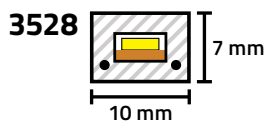

Brilliant
Brand Lighting

HIGH BRIGHTNESS - SMD 3528

STRP12035-20 | 65 FOOT SPOOL
DIRECTIONAL LIGHT OUTPUT - 3528
\$119.99

STRP12035-45 | 148 FOOT SPOOL
DIRECTIONAL LIGHT OUTPUT - 3528
\$219.99

120V 3528 LED STRIP LIGHT SPECS

50,000 HOUR LIFETIME
CUT EVERY 19.5 INCHES
0.56 INCH LED SPACING
UP TO 168 LUMENS PER FOOT
148 FOOT MAX RUN LENGTH
UV PROTECTED

Brilliant
Brand Lighting

HIGH BRIGHTNESS - SMD 5050

STRP12050-20 | 65 FOOT SPOOL
DIRECTIONAL LIGHT OUTPUT - 5050
\$169.99