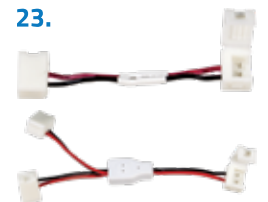

15. **STRP12A-PCON (MALE OR FEMALE)**
PIGTAIL BARREL PLUG POWER CONNECTOR
\$2.69

16. **STRP1235A-PCON | STRP1250A-PCON**
STRIP BP POWER CONNECTOR - IP22 OR IP65
\$3.49

17. **STRP12A-CON(2/3/4)** | 12 VOLT STRIP LIGHT
SPLITTER - 2, 3, OR 4 WAY CONNECTIONS
\$4.99 - \$7.99

18. **STRP1235A-JUMP | STRP1250A-JUMP**
SOLDERLESS JUMPER CONNECTOR - IP22 OR IP65
\$3.49

19. **STRP1235A-CON | STRP1250A-CON**
SOLDERLESS POWER CONNECTOR - IP22 OR IP65
\$2.99 - \$3.49

20. **STRP1235A-HSPL | STRP1250A-HSPL**
HIPPO SPLICE CONNECTOR - IP22 OR IP65
\$1.99