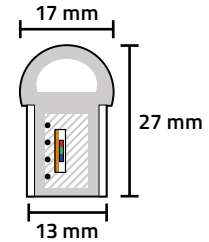

Visit BirdDogLighting.com or call
406-586-5970 for custom cut lengths

Neon Lighting

12V & 120V RGB NEON ROPE LIGHTS & ACCESSORIES

SNRL24-10RGB | 33 FOOT SPOOL
DIRECTIONAL LIGHT OUTPUT
$139.99

24V RGB NEON ROPE LIGHT SPECS

50,000 HOUR LIFETIME
CUT EVERY 19.5 INCHES
0.33 INCH LED SPACING
UP TO 151 LUMENS PER FOOT
33 FOOT MAX RUN LENGTH
UV PROTECTED

Scan this QR code
to see the video!

SNRL-45RGB | 148 FOOT SPOOL
DIRECTIONAL LIGHT OUTPUT
$599.99

120V RGB NEON ROPE LIGHT SPECS

50,000 HOUR LIFETIME
CUT EVERY 19.5 INCHES
0.33 INCH LED SPACING
UP TO 151 LUMENS PER FOOT
296 FOOT MAX RUN LENGTH
UV PROTECTED

Scan this QR code
to see the video!

RGB NEON ROPE LIGHT ACCESSORIES - more accessories available at BirdDogLighting.com

1. **SNRL24-LP200W** | 24V RGB NEON ROPE LIGHT POWER SUPPLY - 200W, IP20 INDOOR USE ONLY
$29.99

2. **SNRL24-LP200W/P** | 24V RGB NEON ROPE LIGHT POWER SUPPLY - 200W, OUTDOOR RATED
$69.99

3. **SNRL-4CON5** | RGB NEON ROPE LIGHT POWER CONNECTOR - 5 PACK
$2.99

4. **SNRL-WPRGBC** | 120V RF RGB NEON ROPE LIGHT COLOR AND EFFECT CONTROLLER
$59.99

5. **SNRL24-RGBLEDX** | 24V RF RGB NEON ROPE LIGHT COLOR AND EFFECT CONTROLLER
$69.99

6. **SNRL-RGBINSPL** | 120V RGB NEON ROPE INVISIBLE SPLICE CONNECTOR - 2 PACK
$4.99

7. **SNRL-4ICON** | RGB NEON ROPE LIGHT INLINE SPLICE CONNECTOR
$3.99

8. **SNRL-RGBFFW** | RGB NEON ROPE LIGHT FEMALE EXTENSION - 6 IN., 2/5 FT.
$5.99 - $8.99

9. **SNRL-RGBY** | RGB NEON ROPE LIGHT Y CONNECTOR - 2 FOOT, BLACK OR WHITE
$9.99