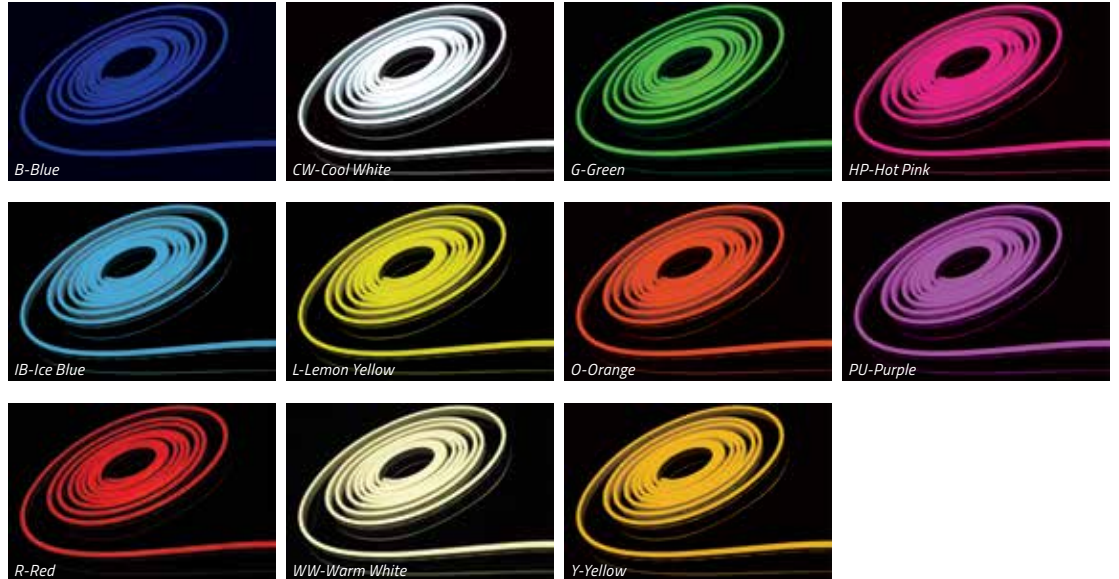

HIGH BRIGHTNESS - RGB 5050

NSMD-12V-5RGB | 16.4 FOOT SPOOL
IP68, DIRECTIONAL LIGHT OUTPUT,
INDOOR/OUTDOOR USE
\$89.99

12V MINI LED NEON STRIP LIGHT SPECS - RGB

50,000 HOUR LIFETIME
CUT EVERY 1.5 INCHES
0.31 INCH LED SPACING
UP TO 153 LUMENS PER FOOT
16.4 FOOT MAX RUN LENGTH
UV PROTECTED