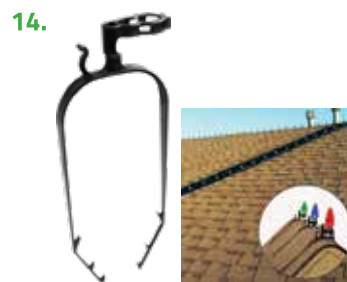

MOUNTING ACCESSORIES

10. **MISC-BOT** | 1/2 INCH ROPE LIGHT BLACKOUT TUBING - PRICE PER FOOT
  $0.99
11. **MISC-MAGTAPE** | 16.4 FOOT MAGNETIC MOUNTING TAPE ROLL
  $12.99
12. **MISC-TAPE** | 10 FOOT 3M DOUBLE SIDED INDUSTRIAL STRENGTH MOUNTING TAPE
  $9.99
13. **MULTI-GHOOK** | MULTI-PURPOSE GUTTER HOOKS - 25 PACK
  $7.99
14. **ML-RLCLIP** | 1/2 INCH ROPE LIGHT ROOF TOP RIDGELINE MOUNTING CLIP - 25 PACK
  $18.99
15. **ML-APCLIP** | 1/2 INCH ROPE LIGHT ROOF ALL PURPOSE LIGHT CLIPS - 100 PACK
  $10.99