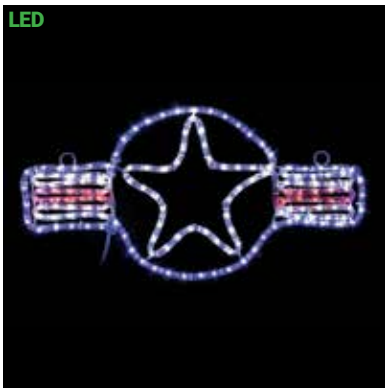

SILL-ROUNDEL | LED USAF ROUNDEL
RED, WHITE & BLUE STEADY BURN MOTIF
24 IN W X 12 IN H
$69.99