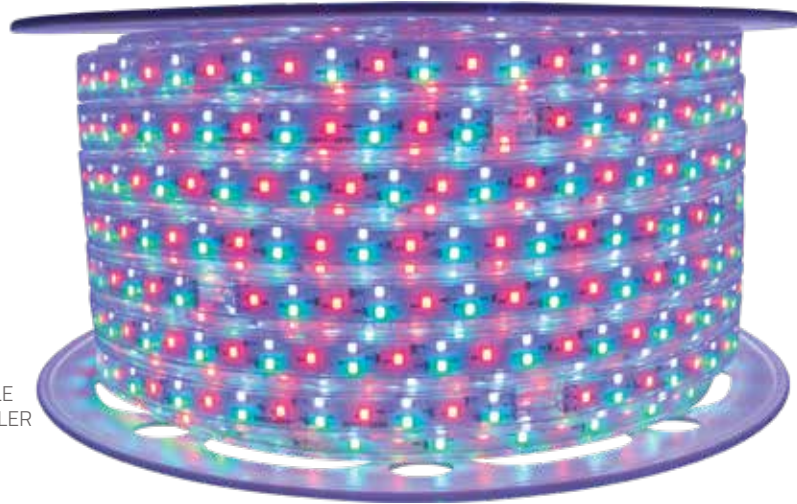

Brilliant
Brand Lighting

SRLL120V-20RGB | 65 FOOT SPOOL
DIRECTIONAL LIGHT OUTPUT
$269.99

SRLL120V-45RGB | 148 FOOT SPOOL
DIRECTIONAL LIGHT OUTPUT
$499.99

SRLL120V-45RGBKIT | RGB ROPE BUNDLE
148 FT SPOOL & OUTDOOR RF CONTROLLER
$539.99