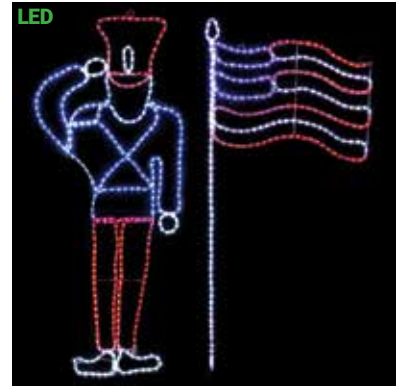

Seasonal Lighting

PATRIOTIC ROPE LIGHT MOTIFS

SILL-3STAR | LED 3 STARS
RED, WHITE, & BLUE STEADY BURN MOTIF
16 IN W X 16 IN H (EACH STAR)
\$69.99

SILL-USA | LED USA
RED, WHITE, & BLUE STEADY BURN MOTIF
48 IN W X 16 IN H
\$119.99