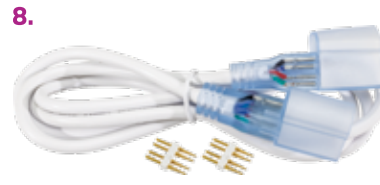

5. **SNRL24-RGBLEDX** | 24V RF RGB NEON ROPE LIGHT COLOR AND EFFECT CONTROLLER
$69.99

6. **SNRL-RGBINSPL** | 120V RGB NEON ROPE INVISIBLE SPLICE CONNECTOR - 2 PACK
$4.99

7. **SNRL-4ICON** | RGB NEON ROPE LIGHT INLINE SPLICE CONNECTOR
$3.99