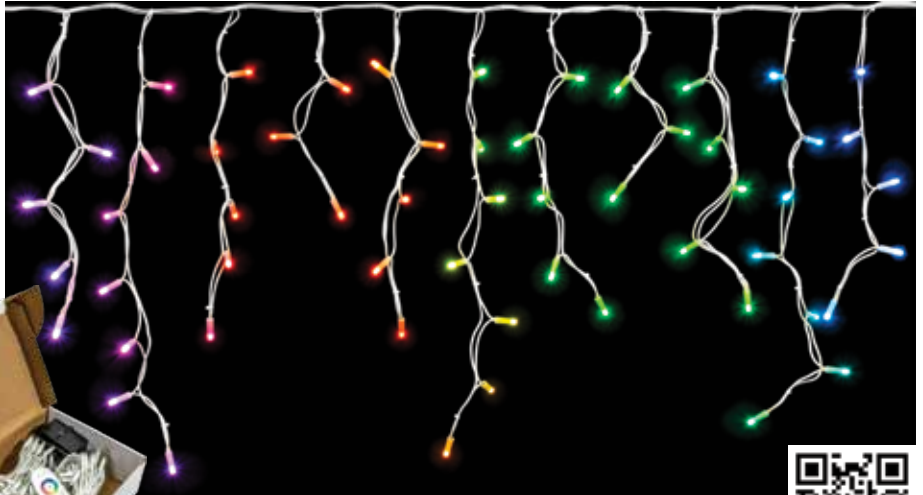

RGB COLOR CHANGING PLC LED ICICLE LIGHTS

120 RGB Color Changing PLC LED Icicle String Lights
Length: 9.75 ft. (9 ft. lighted length)
Drop Count: 24 (4 in. drop & bulb spacing)
Drop Lengths: 12 in. (3 bulbs), 18 in. (5 bulbs), 24 in. (7 bulbs)
White Wire only
Choose custom colors or select a preset lighting effect

PLC-3RGBICE | RGB COLOR CHANGING PLC
LED ICICLE LIGHT SET WITH CONTROLLER
$159.99

PLC-3RGBICEBUNDLE | 120V RGB COLOR CHANGING
PLC LED ICICLE LIGHT BUNDLE - 1X ICICLE SET,
1X RGB CONTROLLER, 1X 80W POWER SUPPLY
$174.99

PLC-3RGBICEBUNDLE2 | 120V RGB COLOR CHANGING
PLC LED ICICLE LIGHT BUNDLE - 2X ICICLE SETS,
2X RGB CONTROLLER, 1X 150W POWER SUPPLY
$344.99

Scan this QR code
to see the video!

RGB COLOR CHANGING NET PLC LED LIGHT SETS

CAN BE PROGRAMMED TO DISPLAY CUSTOM TEXT,
LOGOS, ANIMATIONS, OR OTHER DESIGNS!

LEDPNET-2RGB | 120V RGB COLOR CHANGING PLC
LED NET LIGHT SET - 6.5 FT. X 6.5 FT. 120 LEDS, 5
LIGHTING EFFECTS WITH INCLUDED CONTROLLER
$229.99

LEDPNET-2RGBBUNDLE | 120V RGB COLOR CHANGING
PLC LED NET LIGHT BUNDLE - 1X NET LIGHT, 1X RGB
CONTROLLER, 1X 80W POWER SUPPLY
$244.99

LEDPNET-2RGBBUNDLE2 | 120V RGB COLOR CHANGING
PLC LED NET LIGHT BUNDLE - 2X NET LIGHT, 2X RGB
CONTROLLER, 1X 150W POWER SUPPLY
$489.99