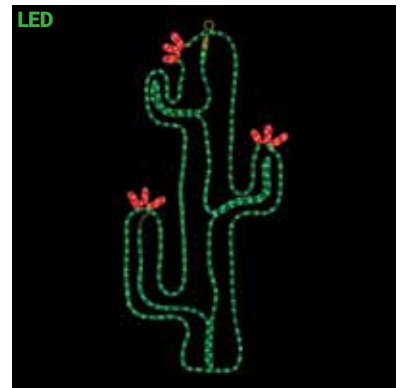

SILL-MOL715 | LED BLOOMING CACTUS
RED & GREEN STEADY BURN MOTIF
18 IN W X 36 IN H
$149.99