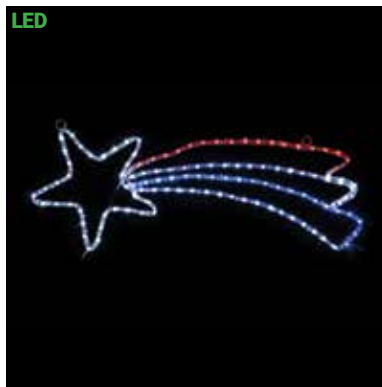

SILL-SSTAR | LED SHOOTING STAR
RED, WHITE, & BLUE STEADY BURN MOTIF
37.5 IN W X 15 IN H
$59.99