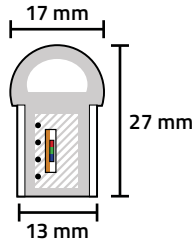

50,000 HOUR LIFETIME
CUT EVERY 19.5 INCHES
0.33 INCH LED SPACING
UP TO 151 LUMENS PER FOOT
33 FOOT MAX RUN LENGTH
UV PROTECTED

Scan this QR code
to see the video!

SNRL-45RGB | 148 FOOT SPOOL
DIRECTIONAL LIGHT OUTPUT
\$599.99