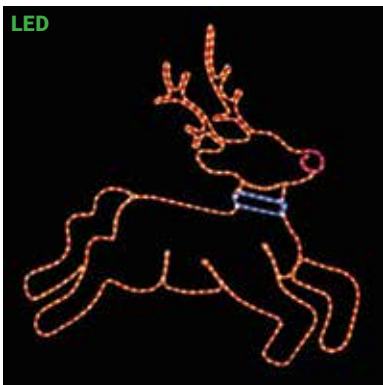

SILL-MOL9173 | RUDOLPH LED MOTIF
ADD TO ANIMATED SANTA WITH SLEIGH
(SILL-MOL917 on pg. 4)
48 IN W X 48 IN H.
$299.99