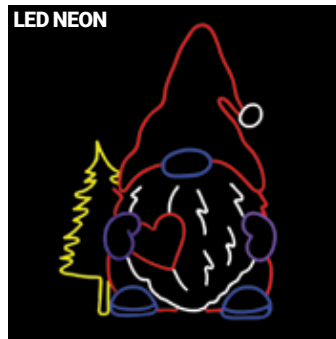

SILL-MONGNMC | LED NEON
GNOME WITH HEART MOTIF
24 IN H X 18 IN W
$159.99