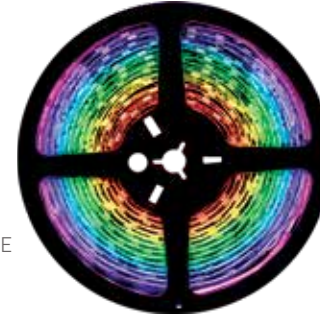

**RGB LED TRI-CHIP - SMD 5050**

**STRP1250-CRGB** | 16.4 FOOT SPOOL - IP67  
DIRECTIONAL LIGHT OUTPUT, OUTDOOR USE

\$89.99

Multiple Chasing Effects

**12V RGB CHASING LED STRIP LIGHT SPECS**

50,000 HOUR LIFETIME  
CUT EVERY 4 INCHES  
1.3 INCH LED SPACING  
UP TO 274 LUMENS PER FOOT  
32.8 FOOT MAX RUN LENGTH  
UV PROTECTED