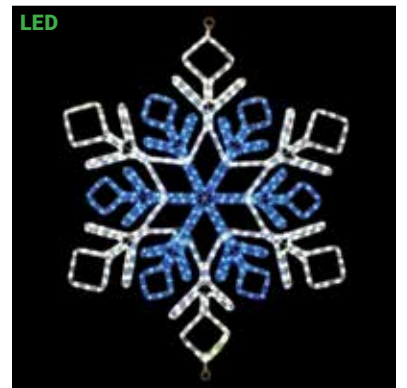

SILL-MOSL49 | LED SNOWFLAKE
BLUE & COOL WHITE MOTIF
31 IN W X 31 IN H
$149.99