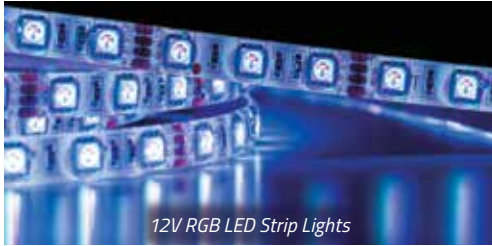

# Strip Lighting

12V RGB/RGBW, CHASING & VARIABLE WHITE LED STRIP LIGHTS

Save with our 12V Strip Light bundles at [BirddogLighting.com](http://BirddogLighting.com)

Variable White LED Strip Lights

12V RGBW LED Strip Lights