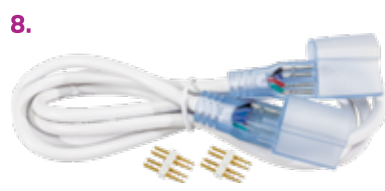

RGB NEON ROPE LIGHT ACCESSORIES - more accessories available at BirdDogLighting.com

2. **SNRL24-LP200W** | 24V RGB NEON ROPE LIGHT POWER SUPPLY - 200W, IP20 INDOOR USE ONLY
$29.99

3. **SNRL24-LP200WWP** | 24V RGB NEON ROPE LIGHT POWER SUPPLY - 200W, OUTDOOR RATED
$69.99

5. **SNRL-4CON5** | RGB NEON ROPE LIGHT POWER CONNECTOR - 5 PACK
$2.99

4. **SNRL-WPRGBC** | 120V RF RGB NEON ROPE LIGHT COLOR AND EFFECT CONTROLLER
$59.99

1. **SNRL24-RGBLEDX** | 24V RF RGB NEON ROPE LIGHT COLOR AND EFFECT CONTROLLER
$69.99

6. **SNRL-RGBINSPL** | 120V RGB NEON ROPE INVISIBLE SPLICE CONNECTOR - 2 PACK
$4.99

7. **SNRL-4ICON** | RGB NEON ROPE LIGHT INLINE SPLICE CONNECTOR
$3.99

8. **SNRL-RGBFFW** | RGB NEON ROPE LIGHT FEMALE EXTENSION - 6 IN., 2/5 FT.
$5.99 - $8.99

9. **SNRL-RGBY** | RGB NEON ROPE LIGHT Y CONNECTOR - 2 FOOT, BLACK OR WHITE
$9.99