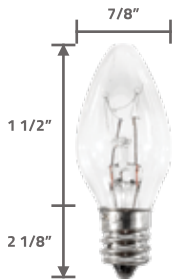

Christmas Lighting

INCANDESCENT C7 & C9 BULBS

Bulk & ready made sets, sockets, wire, and plugs available on pgs. 18 & 19

C7 INCANDESCENT BULBS

C7 BULBS | E-12 BASE
Base: E12 Candelabra
Power Consumption: 5-7 Watts / Bulb
Lifetime: 3,000 Hours
Double Dipped Color Lock Process
Nickel Base
25 Bulbs/Box, Boxes Contain 1 Color

1005C7-* | C7 BULB
TRANSPARENT, 5 WATTS/BULB
$6.99 / 25 BOX

Colors: A-Amber, B-Blue, C-Clear, F-Fuchsia, G-Green, PU-Purple, R-Red, T-Teal, Y-Yellow

1005C7C-* | C7 BULB
OPAQUE CERAMIC, 5 WATTS/BULB
$6.99 / 25 BOX

Colors: A-Amber, B-Blue, G-Green, PU-Purple, R-Red, W-White, Y-Yellow

100TW5C7-* | C7 TWINKLE BULB
TRANSPARENT, 5 WATTS/BULB
$12.99 / 25 BOX

Colors: A-Amber, B-Blue, C-Clear, G-Green, R-Red

1007C7-* | C7 BULB
TRANSPARENT, 7 WATTS/BULB
$7.99 / 25 BOX

Colors: A-Amber, B-Blue, C-Clear, F-Fuchsia, G-Green, PU-Purple, R-Red, T-Teal, Y-Yellow

1007C7C-* | C7 BULB
OPAQUE CERAMIC, 7 WATTS/BULB
$7.99 / 25 BOX

Colors: A-Amber, B-Blue, G-Green, PU-Purple, R-Red, W-White, Y-Yellow

100TW7C7-* | C7 TWINKLE BULB
TRANSPARENT, 7 WATTS/BULB
$11.99 / 25 BOX

Colors: A-Amber, B-Blue, C-Clear, G-Green, R-Red

C7 MULTI COLOR BOXES - 5 BULBS OF EACH COLOR PER BOX

1005C7-M | C7 BULB
TRANSPARENT, 5 WATTS/BULB
$6.99 / BOX
Colors: (5) Each: Amber, Blue, Green, Purple, Red

1005C7C-M | C7 BULB
OPAQUE CERAMIC, 5 WATTS/BULB
$6.99 / BOX
Colors: (5) Each: Blue, Green, Red, White, Yellow

100TW5C7-M | C7 TWINKLE BULB
TRANSPARENT, 5 WATTS/BULB
$12.99 / BOX
Colors: (5) Each: Amber, Blue, Clear, Green, Red

1007C7-M | C7 BULB
TRANSPARENT, 7 WATTS/BULB
$7.99 / BOX
Colors: (5) Each: Amber, Blue, Green, Purple, Red

1007C7C-M | C7 BULB
OPAQUE CERAMIC, 7 WATTS/BULB
$7.99 / BOX
Colors: (5) Each: Blue, Green, Red, White, Yellow

100TW7C7-M | C7 TWINKLE BULB
TRANSPARENT, 7 WATTS/BULB
$12.99 / BOX
Colors: (5) Each: Amber, Blue, Clear, Green, Red