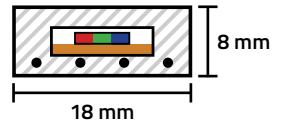

Rope Lighting

120V SMD RGB LED ROPE LIGHTS

Visit BirddogLighting.com or call 406-586-5970 for custom cut lengths

Brilliant
Brand Lighting

SRLL120V-20RGB | 65 FOOT SPOOL
DIRECTIONAL LIGHT OUTPUT
$269.99

SRLL120V-45RGB | 148 FOOT SPOOL
DIRECTIONAL LIGHT OUTPUT
$499.99

SRLL120V-45RGBKIT | RGB ROPE BUNDLE
148 FT SPOOL & OUTDOOR RF CONTROLLER
$539.99

RGB ROPE LIGHT SPECS
50,000 HOUR LIFETIME
CUT EVERY 39 INCHES
0.6 INCH LED SPACING
108 LUMENS PER FOOT
288 FOOT MAX RUN LENGTH
UV PROTECTED

Scan this QR code
to see the video!

120V RGB ROPE LIGHT ACCESSORIES - more accessories available at BirddogLighting.com

1. **SRLL120A-WPRGBC** | OUTDOOR RF
MULTI-FUNCTION RGB CONTROLLER
$59.99

2. **SRLL120A-URGBY** | MULTI-FUNCTION
RGB CONTROLLER Y EXTENSION
$14.99

3. **UNI-RGBMF** | MULTI-FUNCTION
RGB CONTROLLER MALE/FEMALE EXT. - 4 FT.
$7.99

4. **SRLL120A-RGBMC** | 120V 6 FUNCTION
RGB ROPE LIGHT MINI INLINE CONTROLLER
$29.99

5. **SRLL120A-RGBCLIP** | 120V RGB ROPE
LIGHT MOUNTING CLIPS - 50 PACK
$9.99

6. **SRLL120A-RGBCONS** | 120V RGB ROPE
LIGHT POWER CONNECTOR - 5 PACK
$2.99

7. **SRLL120A-RGBENDS** | 120V RGB LED ROPE
LIGHT END CAP - 5 PACK
$3.99

8. **SRLL120A-RGBFFB(S/M/L)** | RGB ROPE LIGHT
FEMALE EXTENSIONS - 2/5 FT
$5.99 - $7.99

9. **SRLL120A-RGBYB** | 120V RGB ROPE LIGHT
Y CONNECTOR - 2 FOOT
$9.99

10. **SRLL120A-24RGBTRK** | 24 INCH 120V RGB
ROPE LIGHT MOUNTING TRACK - 10 PACK
$24.99