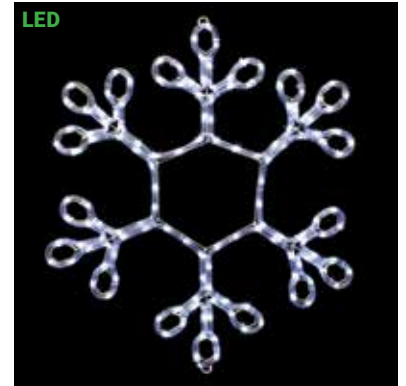

SILL-MOSL710 | LED SNOWFLAKE
COOL WHITE STEADY BURN MOTIF
24 IN W X 24 IN H
$79.99