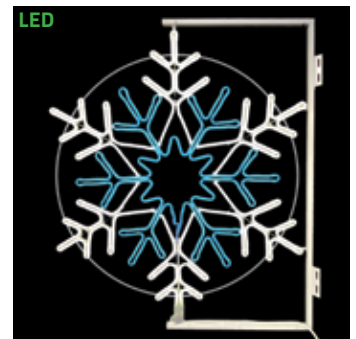

SILL-MOLS620 | LED SNOWFLAKE
POLE MOUNTED MOTIF
48 IN W X 48 IN H
$249.99