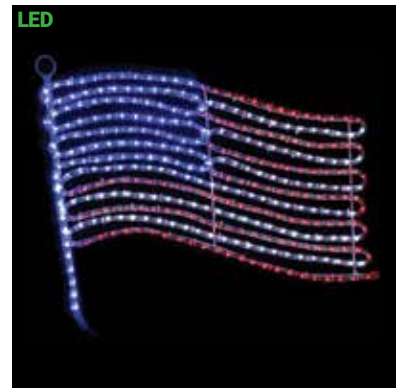

SILL-FLAG | LED USA FLAG
RED, WHITE & BLUE STEADY BURN MOTIF
24 IN W X 24 IN H
$129.99