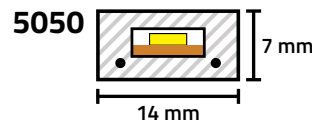

120V 5050 LED STRIP LIGHT SPECS

50,000 HOUR LIFETIME
CUT EVERY 19.5 INCHES
0.44 INCH LED SPACING
UP TO 180 LUMENS PER FOOT
148 FOOT MAX RUN LENGTH
UV PROTECTED