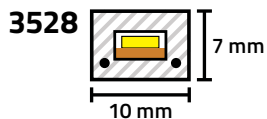

120V 3528 LED STRIP LIGHT SPECS

50,000 HOUR LIFETIME
CUT EVERY 19.5 INCHES
0.56 INCH LED SPACING
UP TO 168 LUMENS PER FOOT
148 FOOT MAX RUN LENGTH
UV PROTECTED