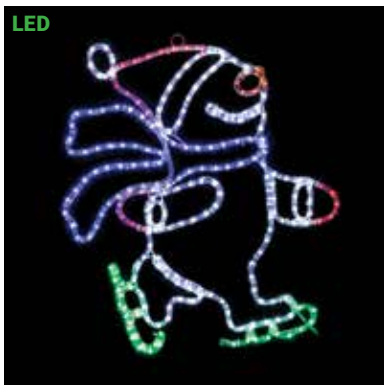

SILL-SKATESNOW | LED SKATING SNOWMAN
MULTI COLORED STEADY BURN MOTIF
23 IN W X 27.5 IN H
$89.99