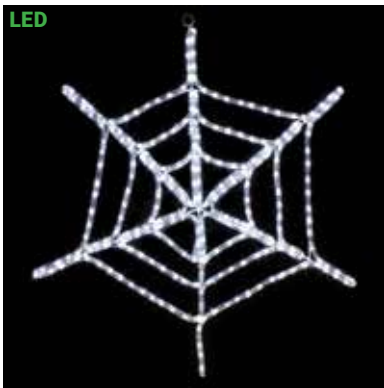

SILL-MOWEB | HALLOWEEN SPIDER WEB
COOL WHITE LED ROPE LIGHT
STEADY BURN MOTIF
29 IN W X 29 IN H
$119.99