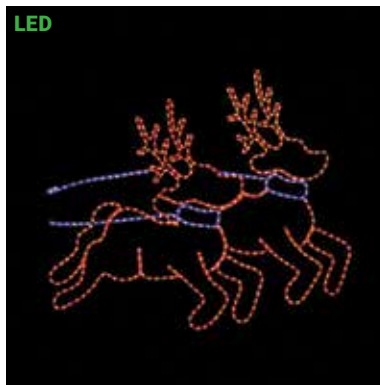

SILL-MOL9172 | REINDEER LED MOTIF
ADD TO ANIMATED SANTA WITH SLEIGH
(SILL-MOL917 on pg. 4)
48 IN W X 48 IN H
$299.99