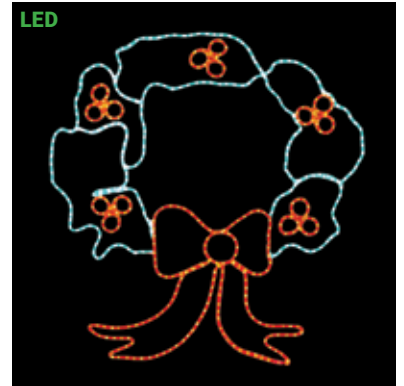

SILL-MOL231 | LED LARGE WREATH MULTI COLORED STEADY BURN MOTIF
40 IN W X 42 IN H
$269.99