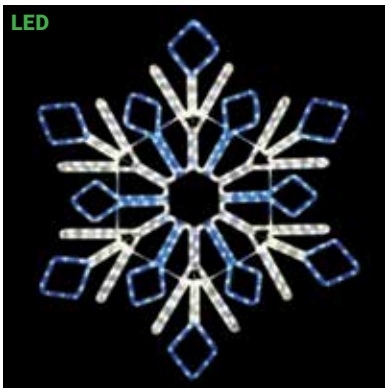

SILL-MOSL40 | LED SNOWFLAKE
BLUE & COOL WHITE MOTIF
32 IN W X 32 IN H
$129.99