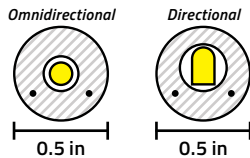

Rope Lighting

½ INCH LED ROPE LIGHTS

Visit BirdDogLighting.com or call 406-586-5970 for custom cut lengths