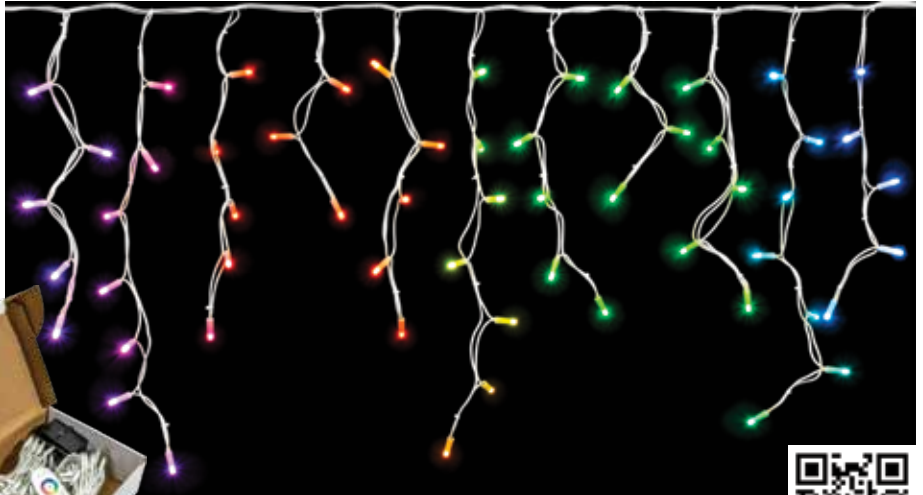

RGB COLOR CHANGING PLC LED ICICLE LIGHTS

120 RGB Color Changing PLC LED Icicle String Lights
Length: 9.75 ft. (9 ft. lighted length)
Drop Count: 24 (4 in. drop & bulb spacing)
Drop Lengths: 12 in. (3 bulbs), 18 in. (5 bulbs), 24 in. (7 bulbs)
White Wire only
Choose custom colors or select a preset lighting effect

PLC-3RGBICE | RGB COLOR CHANGING PLC
LED ICICLE LIGHT SET WITH CONTROLLER
$159.99

PLC-3RGBICEBUNDLE | 120V RGB COLOR CHANGING
PLC LED ICICLE LIGHT BUNDLE - 1X ICICLE SET,
1X RGB CONTROLLER, 1X 80W POWER SUPPLY
$174.99

PLC-3RGBICEBUNDLE2 | 120V RGB COLOR CHANGING
PLC LED ICICLE LIGHT BUNDLE - 2X ICICLE SETS,
2X RGB CONTROLLER, 1X 150W POWER SUPPLY
$344.99