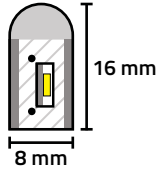

Brilliant™
Brand Lighting

120 VOLT