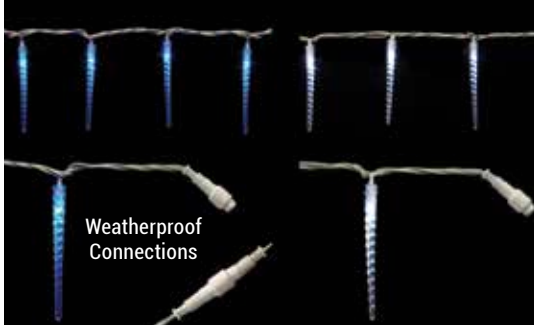

Christmas Lighting

ICICLE LIGHT SETS & CLUSTER LIGHTS

EXTENDABLE LED ICICLE LIGHTS

Length: 16.9 ft. + 5 ft. power cord
Icicle Count: 50 - 4 in. spacing
Icicle Length: 5 in.
White wire with weatherproof connectors
Connect up to 20 sets end to end

100LEDICE-(B/W) | SPECIFY BLUE OR WHITE WHEN ORDERING
$29.99

LED DRIPPING ICICLE LIGHTS | WHITE

Length: 82 IN + 44 IN power cord
Icicle Drops: 8 - 12 IN spacing
Drop length: 12 IN, 17 LEDs/drop
Connect up to 4 sets end to end
LEDs randomly chase for dripping effect