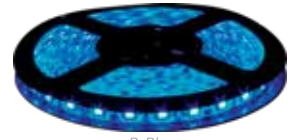

12V 5050 LED STRIP LIGHT SPECS

50,000 HOUR LIFETIME
CUT EVERY 2 INCHES
0.67 INCH LED SPACING
UP TO 303 LUMENS PER FOOT
20 FOOT MAX RUN LENGTH
UV PROTECTED

B-Blue