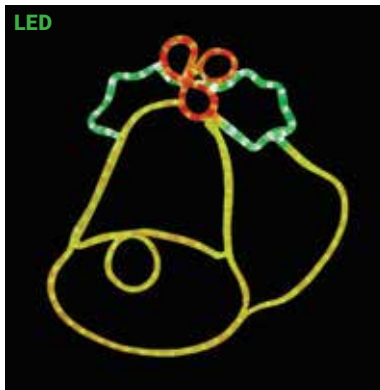

SILL-MOLBELLS | LED DOUBLE BELL MULTI COLORED STEADY BURN MOTIF
20 IN W X 17 IN H
$69.99