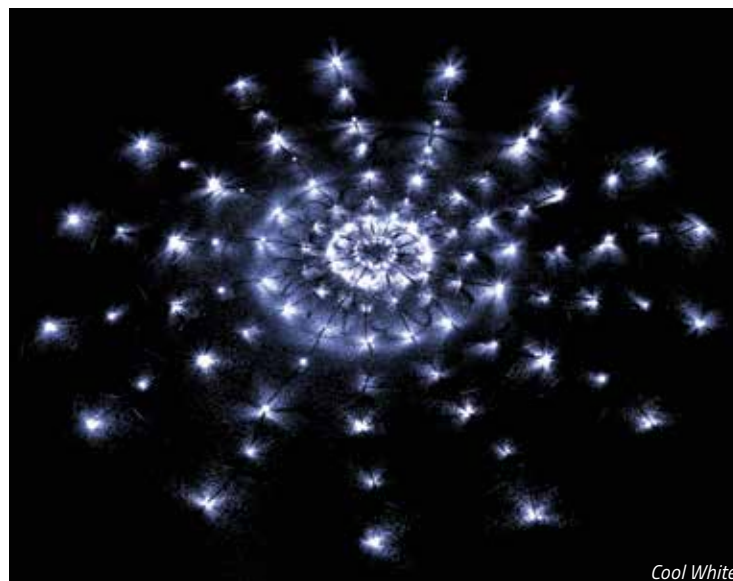

Cool White

LEDNET-120 | LED FIREWORK LIGHTS

COOL WHITE, MULTI COLORED, RED
WHITE & BLUE, OR WARM WHITE LEDS

$34.99