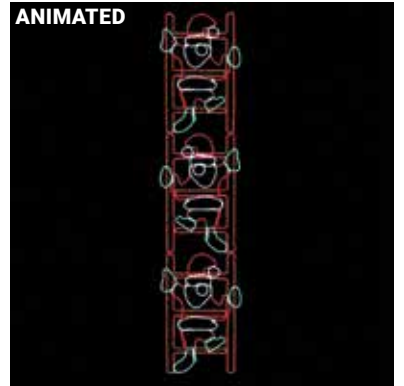

SILL-MO1503 | SANTA CLIMBING LADDER ANIMATED MOTIF. CONTROL SPEED OF CLIMBING WITH INCLUDED CONTROLLER. 24 IN W X 108 IN H (3 FRAMES).
$699.99

ANIMATED