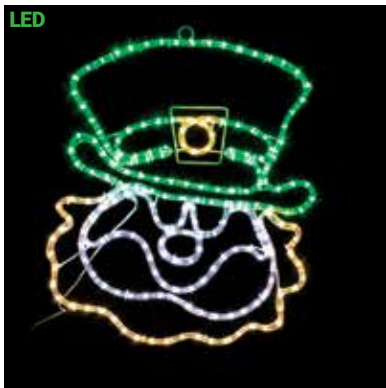

**SILL-LEPHAT** | LED LEPRECHAUN HAT  
MULTI COLORED STEADY BURN MOTIF  
31.5 IN W X 16 IN H  
**\$69.99**

**SILL-LEP** | LED LEPRECHAUN  
MULTI COLORED STEADY BURN MOTIF  
31.5 IN W X 18 IN H  
**\$89.99**