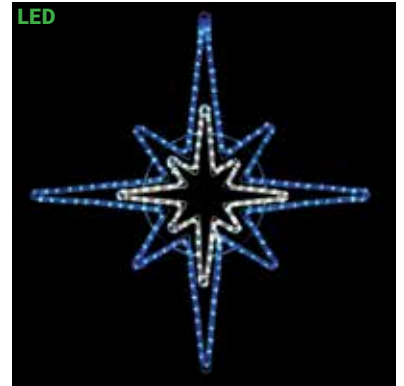

SILL-MOL37 | LED STAR
BLUE & COOL WHITE MOTIF
33 IN W X 32 IN H
$199.99