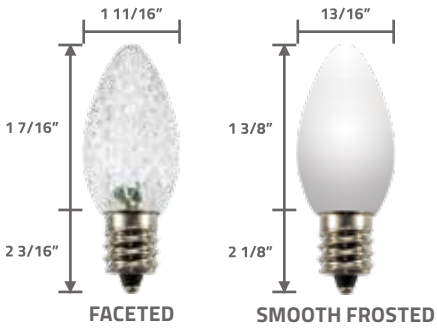

Christmas Lighting

LED C7 & C9 BULBS

Bulk & ready made sets, sockets, wire, and plugs available on pgs. 18 & 19

C7 LED BULBS

C7 BULBS | 3 LEDs
Base: E12 Candelabra
Lumen Output: 7.5 lm / Bulb
Power Consumption: 1.2 Watts / Bulb
Lifetime: 50,000 Hours
High-Impact Plastic Bulb
Nickel Base
25 Bulbs/Box, Boxes Contain 1 Color

100C7LED-* | C7 BULB
FACETED BULB
$21.99 / 25 BOX

Colors: A-Amber, B-Blue, G-Green, PU-Purple, R-Red, W-White, WW-Warm White, Y-Yellow

100TWC7LED-* | C7 BULB
FACETED TWINKLE BULB
$31.99 / 25 BOX

Colors: A-Amber, B-Blue, G-Green, PU-Purple, R-Red, W-White, WW-Warm White, Y-Yellow

100C7LEDF-* | C7 BULB
SMOOTH FROSTED BULB
$21.99 / 25 BOX

Colors: B-Blue, G-Green, Pi-Pink, PU-Purple, R-Red, W-White, WW-Warm White, Y-Yellow