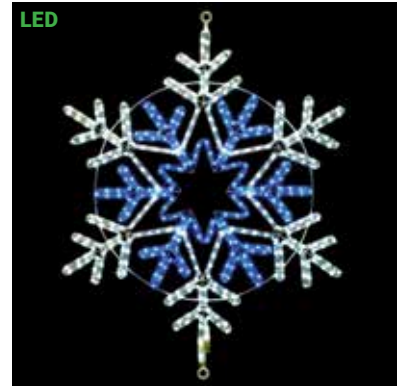

SILL-MOSL39 | LED SNOWFLAKE
BLUE & COOL WHITE MOTIF
28 IN W X 32 IN H
$149.99