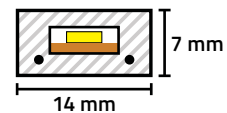

Strip Lighting

120V RGB & PLANT GROW LED STRIP LIGHTS

Visit BirdDogLighting.com or call 406-586-5970 for custom cut lengths

STRP12050-20RGB | 65 FOOT SPOOL
DIRECTIONAL LIGHT OUTPUT
$289.99

STRP12050-45RGB | 148 FOOT SPOOL
DIRECTIONAL LIGHT OUTPUT
$529.99

STRP12050-45RGBKIT | 120V RGB STRIP BUNDLE
148 FT SPOOL & OUTDOOR RF CONTROLLER
$569.99

120V RGB STRIP LIGHT SPECS

50,000 HOUR LIFETIME
CUT EVERY 19.5 INCHES
0.44 INCH LED SPACING
UP TO 256 LUMENS PER FOOT
165 FOOT MAX RUN LENGTH
UV PROTECTED

Features Tri-Chip Color Changing Technology

Scan this QR code to see the video!

STRP12050-45RB | 148 FOOT SPOOL
DIRECTIONAL LIGHT OUTPUT
$299.99

120V 5050 RB STRIP LIGHT SPECS

50,000 HOUR LIFETIME
CUT EVERY 19.5 INCHES
0.44 INCH LED SPACING
48 LUMENS PER FOOT
148 FOOT MAX RUN LENGTH
UV PROTECTED

STRP12028-45RB5 | 148 FOOT SPOOL
DIRECTIONAL LIGHT OUTPUT
$499.99

120V RB5 STRIP LIGHT SPECS

50,000 HOUR LIFETIME
CUT EVERY 19.5 INCHES
0.32 INCH LED ROW SPACING
182 LUMENS PER FOOT
148 FOOT MAX RUN LENGTH
UV PROTECTED