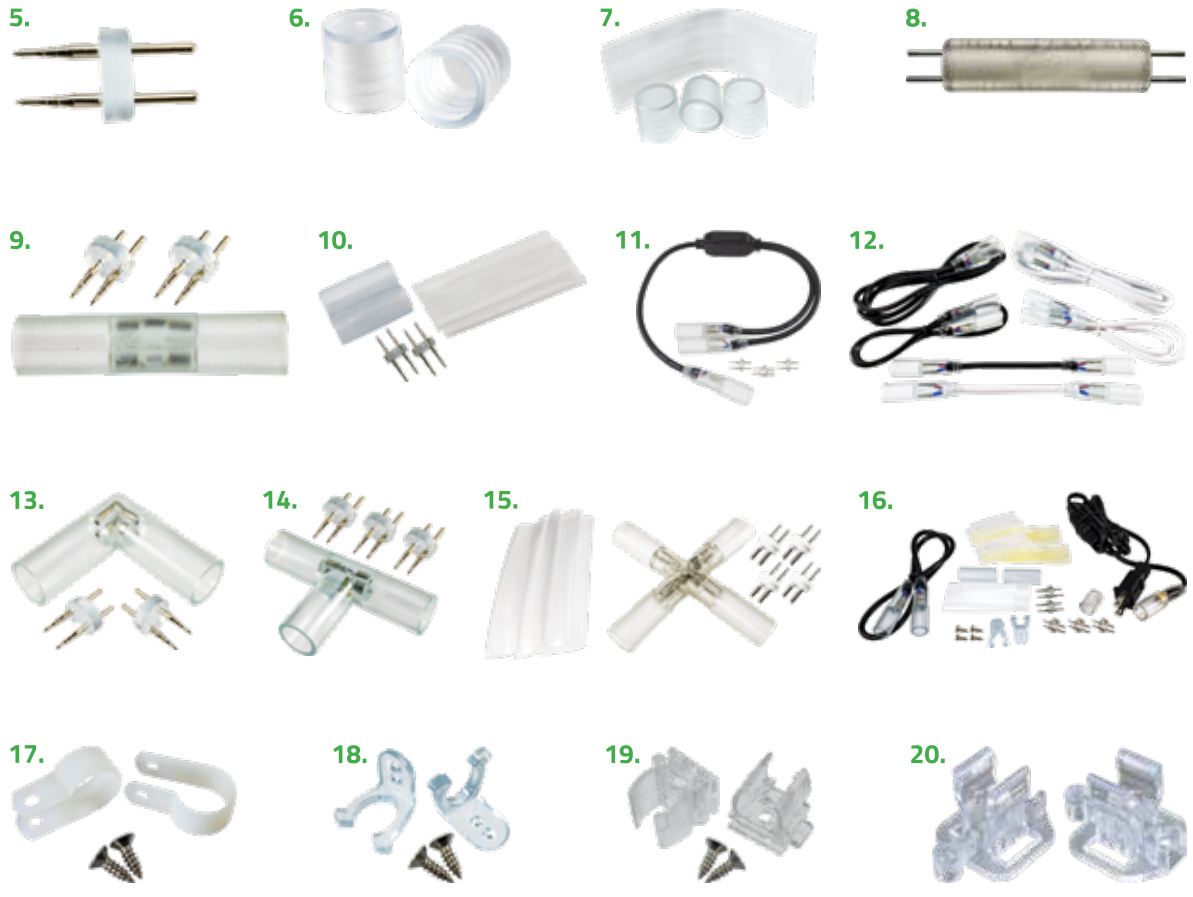

INSTALLATION ACCESSORIES

5. **RLL120A-COVS** | 1/2 INCH ROPE LIGHT POWER CONNECTORS - 5 PACK $2.99
6. **URL12-ENDS** | 1/2 INCH ROPE LIGHT END CAP - 5 PACK $2.99
7. **URL12-ENDP** | 1/2 INCH ROPE LIGHT PREMIUM END CAP - 3 PACK $3.99
8. **RLL120A-MM** | 1/2 INCH ROPE LIGHT MALE TO MALE CONNECTOR $3.99
9. **URL12-INLSPL** | 1/2 INCH ROPE LIGHT STANDARD SPLICE KIT - 2 PACK $5.99
10. **URL12-SPLKIT** | 1/2 INCH ROPE LIGHT INVISIBLE SPLICE KIT - 2 PACK $4.99
11. **RLL120A-Y** | 1/2 INCH ROPE LIGHT Y CONNECTOR WHITE OR BLACK, 2 FOOT. $6.99
12. **RLL120A-FF** | ROPE LIGHT FEMALE EXTENSION WHITE OR BLACK, 5/25/10 FT. $4.99 - $8.99
13. **URL12-L** | 1/2 INCH ROPE LIGHT L CONNECTOR $3.99
14. **URL12-T** | 1/2 INCH ROPE LIGHT T CONNECTOR $4.99
15. **URL12-X** | 1/2 INCH ROPE LIGHT X CONNECTOR $7.99
16. **LEDACC-KIT80PC** | 80 PIECE LED ROPE LIGHT ACCESSORY KIT $26.99
17. **URL12-PCLIP** | 1/2 INCH ROPE LIGHT P-STYLE MOUNTING CLIPS - 50 PACK $7.99
18. **URL12-CCLIP** | 1/2 INCH ROPE LIGHT C-STYLE MOUNTING CLIPS - 50 PACK $7.99
19. **106SB-CRCL** | 1/2 INCH ROPE LIGHT CROCODILE MOUNTING CLIPS - 25 PACK $10.99
20. **RLL120A-CLIP** | INTERLOCKING SWIVEL ROPE LIGHT CLIPS - 100 PACK $17.99
21. **URL12-24TRK** | 24 INCH ROPE LIGHT PLASTIC MOUNTING TRACK - 10 PACK $19.99
22. **10612-REF** | 6 FOOT ROPE LIGHT ALUMINUM CHANNEL - SILVER OR GOLD $23.99