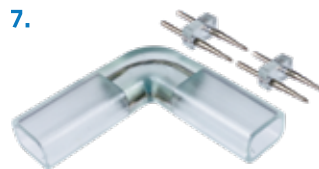

3528/5050 STRIP LIGHT POWER CONNECTOR - 5 PACK  
\$2.99

**17. STRP12035A-MM | STRP12050A-MM**

3528/5050 STRIP LIGHT MALE TO MALE CONNECTOR  
\$4.99

**18. MISC-ODM**

3528/5050 OUTDOOR WEATHERPROOFING KIT - 2 PACK  
\$2.99