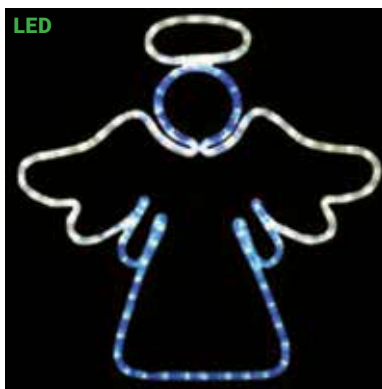

SILL-MOLANGEL1 | LED ANGEL
COOL WHITE & BLUE MOTIF
20 IN W X 20 IN H
$69.99