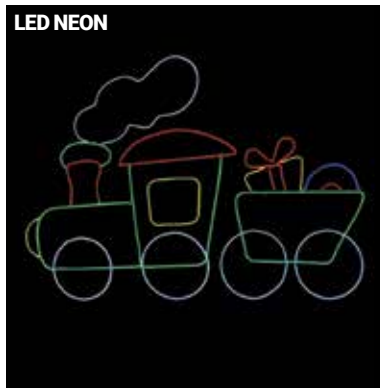

SILL-MONTRAIN | LED NEON TRAIN & CAR
MULTI COLORED STEADY BURN MOTIF
67 IN W X 39 IN H
$169.99