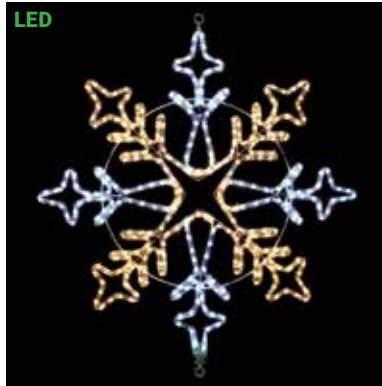

SILL-MOSL38 | LED SNOWFLAKE
COOL & WARM WHITE MOTIF
32 IN W X 32 IN H
$139.99