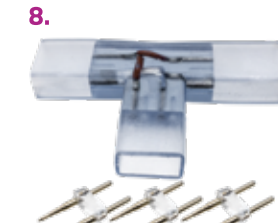

8. **NSMDA-T** | 120V NEON STRIP LIGHT T CONNECTOR
$3.99

9. **NSMDA-L** | 120V NEON STRIP LIGHT L CORNER CONNECTOR
$3.99

10. **NSMDA-FFW** | 120V NEON STRIP LIGHT FEMALE EXTENSION - 6 IN., 2 OR 5 FOOT
$4.99 - $7.99