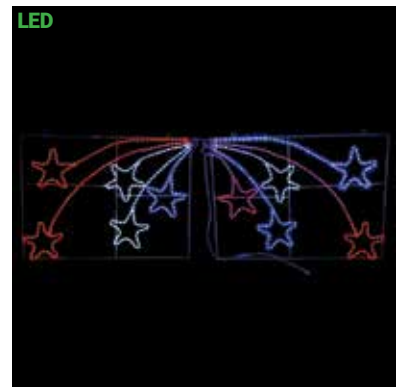

SILL-FSTAR | LED FALLING STARS
2-PIECE STEADY BURN MOTIF
87 IN W X 35 IN H
$169.99