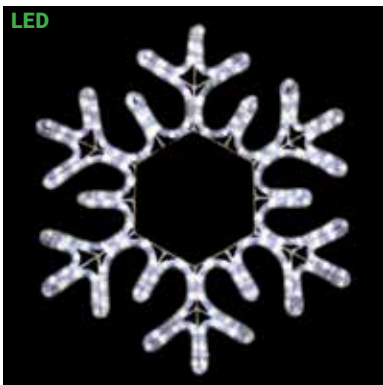

SILL-MOSL906 | LED SNOWFLAKE
STEADY BURN MOTIF
18 IN W X 18 IN H
$79.99