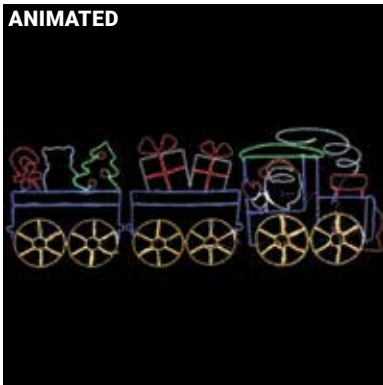

SILL-MOLTRAIN-1 | LED SANTA'S TRAIN ANIMATED WHEELS & SMOKE MOTIF WITH INCLUDED CONTROLLER. 136 IN W X 54 IN H (3 FRAMES)
$899.99 (non animated $599.99)

ANIMATED