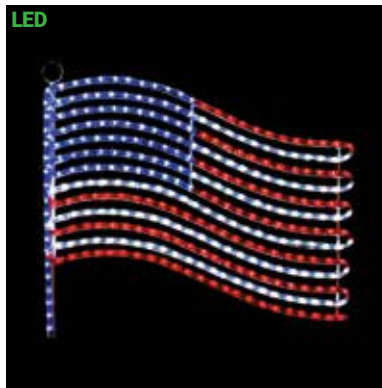

SILL-MOLFLAG | LED USA FLAG
RED, WHITE & BLUE STEADY BURN MOTIF
24 IN W X 24 IN H
$129.99