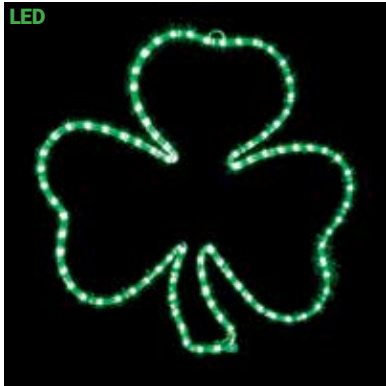

- For Indoor or Outdoor Use - 120V
- All Weather Painted Metal Frames
- Premium UV Resistant Rope Lights

Seasonal Lighting

ROPE LIGHT MOTIFS

SILL-SHAMROCK | LED SHAMROCK
GREEN STEADY BURN MOTIF
20 IN W X 24 IN H
$59.99