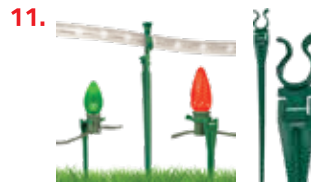

**8. ML-GH** | MINI LIGHT UNIVERSAL GUTTER HOOKS - 100 PACK  
\$8.99

**9. ML-SCUP(M/L)** | SUCTION CUP WITH HOOK MEDIUM OR LARGE - 3 PACK  
MED. \$6.99 / LRG. \$7.99

**10. ML-RLCLIP** | ROOF TOP RIDGE MOUNTING CLIPS, C7 or C9 - 25 PACK  
\$24.99

**11. ML-YS15** | ABOVE GROUND LIGHT STAKES 15 INCH TALL - 25 PACK  
\$18.99

**12. ML-PYS(6/7.5)** | PERIMETER YARD LIGHT STAKES 6 IN OR 7.5 IN TALL - 25 PACK  
6 IN. \$16.99 | 7.5 IN \$18.99

**13. ML-WIRE(1/2)** | BULK WIRE 500 FT SPOOL - SPT1 or SPT2 - SPECIFY GREEN or WHITE WIRE  
\$119.99