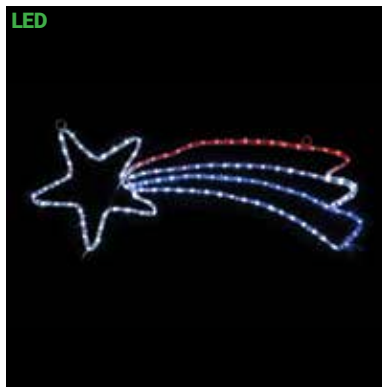

SILL-SSTAR | LED SHOOTING STAR
RED, WHITE, & BLUE STEADY BURN MOTIF
26 IN W X 12 IN H
$59.99