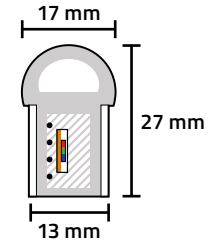

Visit BirdDogLighting.com or call
406-586-5970 for custom cut lengths

Neon Lighting

RGB NEON ROPE LIGHTS & ACCESSORIES

SNRL-45RGB | 148 FOOT SPOOL
DIRECTIONAL LIGHT OUTPUT
$599.99

120V RGB NEON ROPE LIGHT SPECS

50,000 HOUR LIFETIME
CUT EVERY 19.5 INCHES
0.33 INCH LED SPACING
UP TO 151 LUMENS PER FOOT
296 FOOT MAX RUN LENGTH
UV PROTECTED

Scan this QR code
to see the video!

SNRL24-10RGB | 33 FOOT SPOOL
DIRECTIONAL LIGHT OUTPUT
$139.99

24V RGB NEON ROPE LIGHT SPECS

50,000 HOUR LIFETIME
CUT EVERY 19.5 INCHES
0.33 INCH LED SPACING
UP TO 151 LUMENS PER FOOT
33 FOOT MAX RUN LENGTH
UV PROTECTED

Scan this QR code
to see the video!

RGB NEON ROPE LIGHT ACCESSORIES - more accessories available at BirdDogLighting.com

2. **SNRL24-LP200W** | 24V RGB NEON ROPE LIGHT POWER SUPPLY - 200W, IP20 INDOOR USE ONLY
$29.99

3. **SNRL24-LP200WWP** | 24V RGB NEON ROPE LIGHT POWER SUPPLY - 200W, OUTDOOR RATED
$69.99

5. **SNRL-4CON5** | RGB NEON ROPE LIGHT POWER CONNECTOR - 5 PACK
$2.99

4. **SNRL-WPRGBC** | 120V RF RGB NEON ROPE LIGHT COLOR AND EFFECT CONTROLLER
$59.99

1. **SNRL24-RGBLEDX** | 24V RF RGB NEON ROPE LIGHT COLOR AND EFFECT CONTROLLER
$69.99

6. **SNRL-RGBINSPL** | 120V RGB NEON ROPE INVISIBLE SPLICE CONNECTOR - 2 PACK
$4.99

7. **SNRL-4ICON** | RGB NEON ROPE LIGHT INLINE SPLICE CONNECTOR
$3.99

8. **SNRL-RGBFFW** | RGB NEON ROPE LIGHT FEMALE EXTENSION - 6 IN., 2/5 FT.
$5.99 - $8.99

9. **SNRL-RGBY** | RGB NEON ROPE LIGHT Y CONNECTOR - 2 FOOT, BLACK OR WHITE
$9.99