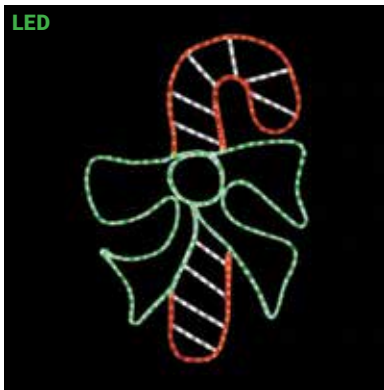

SILL-MOL8012 | LED CANDY CANE MULTI COLORED STEADY BURN MOTIF
24 IN W X 34 IN H
$149.99