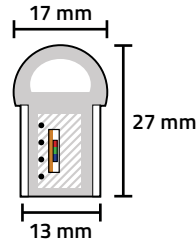

Scan this QR code  
to see the video!

**SNRL24-10RGB** | 33 FOOT SPOOL  
DIRECTIONAL LIGHT OUTPUT  
\$139.99

**24V RGB NEON ROPE LIGHT SPECS**

50,000 HOUR LIFETIME  
CUT EVERY 19.5 INCHES  
0.33 INCH LED SPACING  
UP TO 151 LUMENS PER FOOT  
33 FOOT MAX RUN LENGTH  
UV PROTECTED