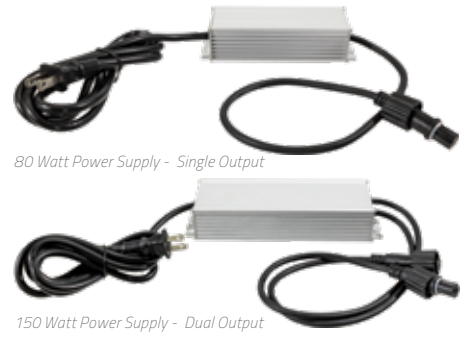

RGB Chasing LED Lighting

RGB COLOR CHANGING CHASING PLC LED LIGHTS

RGB COLOR CHANGING CHASING PLC LED ROPE LIGHTS

PLCRLLH-20RGB | 65 FOOT SPOOL
RGB COLOR CHANGING PLC LED ROPE LIGHT
OMNIDIRECTIONAL LIGHT OUTPUT WITH
RGB RF CONTROLLER
$239.99

PLCRLLH-20RGBBUNDLE | 65 FOOT SPOOL
RGB COLOR CHANGING PLC LED ROPE LIGHT BUNDLE
1X 65 FT. SPOOL, 1X RGB CONTROLLER,
1X 80W WEATHERPROOF POWER SUPPLY
$279.99

PLCRLLH-20RGBBUNDLE2 | 65 FOOT SPOOL
RGB COLOR CHANGING PLC LED ROPE LIGHT BUNDLE
2X 65 FT. SPOOLS, 2X RGB CONTROLLERS,
1X 150W WEATHERPROOF POWER SUPPLY
$499.99

Multiple Chasing Effects