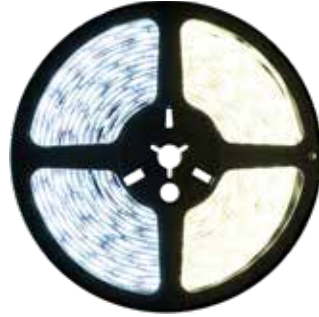

IP22

Brilliant™
Brand Lighting

RGB LED TRI-CHIP - SMD 5050

STRP1250-CRGB | 16.4 FOOT SPOOL - IP67
DIRECTIONAL LIGHT OUTPUT, OUTDOOR USE

$89.99

Multiple Chasing Effects

12V RGB CHASING LED STRIP LIGHT SPECS

50,000 HOUR LIFETIME
CUT EVERY 4 INCHES
1.3 INCH LED SPACING
UP TO 274 LUMENS PER FOOT
32.8 FOOT MAX RUN LENGTH
UV PROTECTED