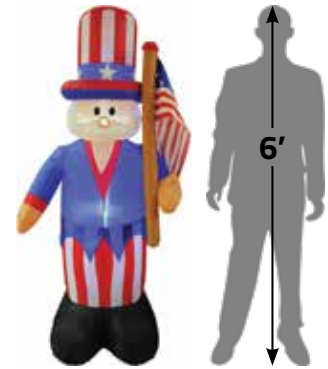

INFL-PL600 | PATRIOTIC UNCLE SAM
LED LIGHTED INFLATABLE, 6 FEET TALL
INCLUDES ADAPTOR, FAN & TIE DOWNS
$59.99