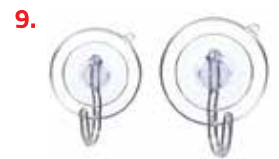

9. ML-SCUP(M/L) | SUCTION CUP WITH HOOK MEDIUM OR LARGE - 3 PACK
MED. $6.99 / LRG. $7.99