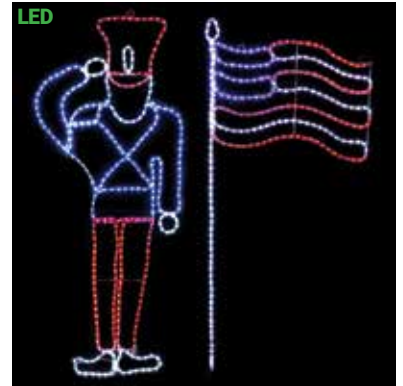

## PATRIOTIC LED ROPE LIGHT MOTIFS

**SILL-3STAR** | LED 3 STARS  
RED, WHITE, & BLUE STEADY BURN MOTIF  
16 IN W X 16 IN H (EACH STAR)  
**\$59.99**

**SILL-USA** | LED USA  
RED, WHITE, & BLUE STEADY BURN MOTIF  
47 IN W X 36 IN H  
**\$139.99**