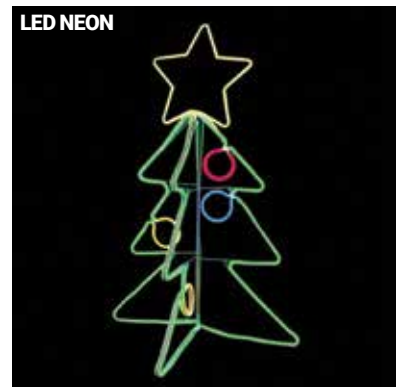

**SILL-MOLBELLS** | LED DOUBLE BELL MULTI COLORED STEADY BURN MOTIF  
20 IN W X 17 IN H  
\$69.99

**SILL-MOLTREE** | LED CHRISTMAS TREE MOTIF WITH TWINKLING RED GARLAND  
17 IN W X 24 IN H  
\$79.99

**SILL-MONTREE** | NEON CHRISTMAS TREE GREEN & YELLOW STEADY BURN MOTIF  
19 IN W X 24.5 IN H  
\$59.99

**SILL-MONTREE1** | NEON CHRISTMAS TREE MULTI COLORED STEADY BURN MOTIF  
21.25 IN W X 27.5 IN H  
\$89.99

**SILL-MON3DTREE** | LED NEON 3-D TREE MULTI COLORED STEADY BURN MOTIF  
22 IN W X 34 IN H  
\$79.99