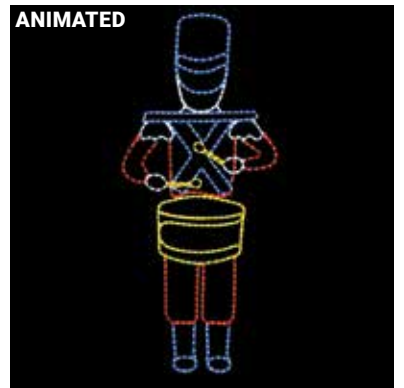

SILL-MOL9123 | DRUMMING TOY SOLDIER ANIMATED LED MOTIF. CONTROL DRUMMING SPEED WITH INCLUDED CONTROLLER. 36 IN W X 72 IN H.
$349.99

ANIMATED