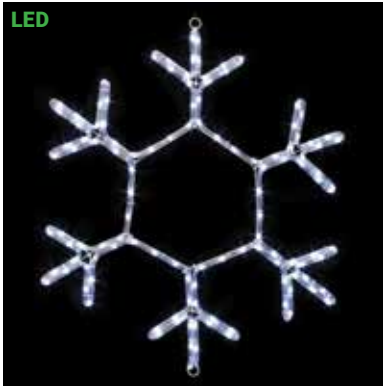

Christmas Lighting

SNOWFLAKE LED MOTIFS

- For Indoor or Outdoor Use
- All Weather Painted Metal Frames
- Premium UV Resistant Rope Lights

SILL-MOSL708 | LED SNOWFLAKE
COOL WHITE STEADY BURN MOTIF
24 IN W X 24 IN H
$79.99