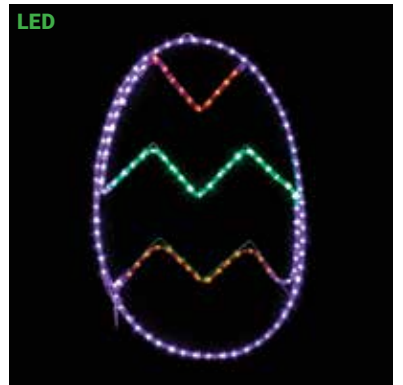

SILL-EGG | LED EASTER EGG MULTI COLORED STEADY BURN MOTIF
17.75 IN W X 23.5 IN H
$59.99